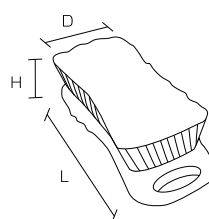

Specification

Diameter	φ 20	φ 35	φ 40	φ 50	φ 60
Bristle diameter (mm)	0.6				
External dimensions (mm) (L × H ₁ × H ₂)	※ × 120 × 500 mm ※ The dimension L varies depending on the bristle length described in the column on the right. ※ H ₂ = 120 mm				
Bristle length (mm)	20	35	40	50	60
Upper-temperature limit	120°C				
Weight	70g	80g	90g	95g	100g
Material	Bristle/Polyester Core wire/Stainless steel Grip/ABS				

Specification				
Size (mm)	560-800	800-1200	1480-2560	1670-2700
External dimensions (mm) (φ × H)	31 × 560-800	31 × 800-1200	31 × 1480-2560	31 × 1670-2700
Upper-temperature limit	100°C			
Weight	265g	335g	595g	630g
Material	Handle/Aluminum Grip/Polypropylene Screw · Joint/POM · ABS resin			

Usage example

The easy-to-grasp grip accurately transmits the stress applied to remove stains as well as reduces the burden on the body.

Specification	Soft	Hard
Bristle type	Soft	Hard
Bristle diameter (mm)	0.4	0.6
External dimensions (mm) (L × D × H)	190 × 50 × 50	
Bristle length (mm)	35	30
Upper-temperature limit	120°C	
Weight	155g	
Material	Main body/Polypropylene Bristle/Polyester	

For appliance cleaning

HP M Handy Brush (Hard)

Product code	
White	56601
Red	56602
Yellow	56603
Green	56604
Blue	56605

Specification	
Bristle diameter (mm)	0.6
External dimensions (mm) (L × D × H)	170 × 55 × 45
Bristle length (mm)	30
Weight	125g
Material	Main body/ Polypropylene Bristle/Polyester