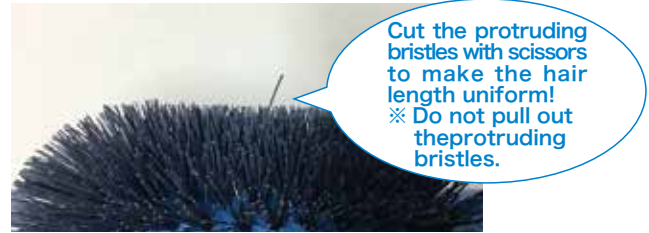

When the bristle ends pop out

Bristles may fall out easily. Continued use in such a condition increases the risk of foreign material contamination.