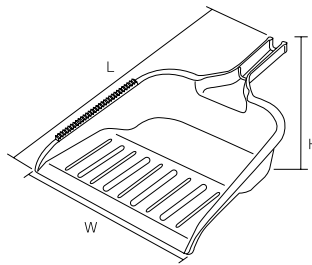

HP Dustpan (with a rubber part on the edge) ○ ● ● ● ●

Product code	
White	55246
Red	55247
Yellow	55248
Green	55249
Blue	55250

Specification	
External dimensions (mm) (L x W x H)	380 x 270 x 115
Upper-temperature limit	100°C
Weight	210g
Material	Main body/ Polypropylene Rubber part on the edge/Elastomer

For floor cleaning