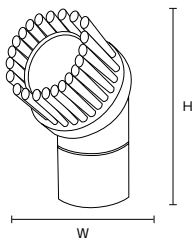

For appliance cleaning

HP Vacuum Cleaner Nozzle Brush

Product code	
White	55806
Red	55807
Yellow	55808
Green	55809
Blue	55810

Specification	
Bristle diameter (mm)	0.4
External dimensions (mm) (W x H)	70 x 145 Nozzle body insertion diameter Inner diameter 45 mm Outer diameter 49 mm
Bristle length (mm)	40
Weight	75g
Material	Main body/ Polypropylene Bristle/Polyester