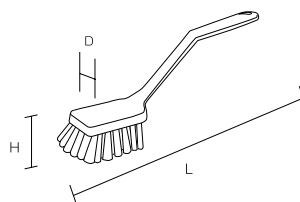

HPM Magnetic Wide Dish Brush

Product code

Red	57022
Yellow	57023
Green	57024
Blue	57025

Specification

Bristle diameter (mm)	0.6
External dimensions (mm) (L x D x H)	290 x 45 x 40
Bristle length (mm)	20
Upper-temperature limit	120°C
Weight	85g
Material	Main body/ Polypropylene Bristle/Polyester