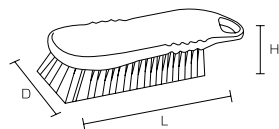

Specification				
Size (mm)	560-800	800-1200	1480-2560	1670-2700
External dimensions (mm) (φ × H)	31 × 560-800	31 × 800-1200	31 × 1480-2560	31 × 1670-2700
Upper-temperature limit	100°C			
Weight	265g	335g	595g	630g
Material	Handle/Aluminum Grip/Polypropylene Screw · Joint/POM · ABS resin			

Usage example

The easy-to-grasp grip accurately transmits the stress applied to remove stains as well as reduces the burden on the body.

Specification	Soft	Hard
Bristle type	Soft	Hard
Bristle diameter (mm)	0.4	0.6
External dimensions (mm) (L × D × H)	190 × 50 × 50	
Bristle length (mm)	35	30
Upper-temperature limit	120°C	
Weight	155g	
Material	Main body/Polypropylene Bristle/Polyester	