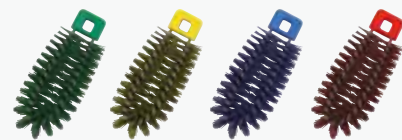

Usage example

The easy-to-grasp grip accurately transmits the stress applied to remove stains as well as reduces the burden on the body.

For appliance cleaning

HPM M Magnetic Handy Brush

Product code

Red	57177
Yellow	57178
Green	57179
Blue	57180

Specification

Bristle diameter (mm)	0.6
External dimensions (mm) (L x D x H)	170 x 55 x 45
Bristle length (mm)	30
Weight	135g
Material	Main body/ Polypropylene Bristle/Polyester

For appliance cleaning

HPM Magnetic Scrubber