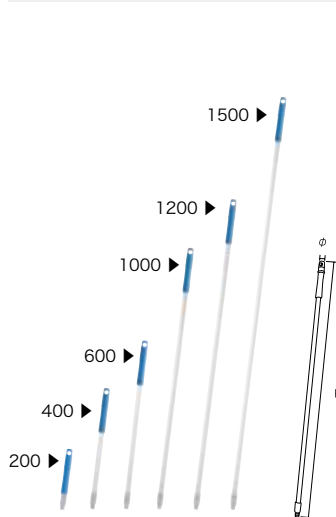

HP Aluminum Handle

For Deck Brush Heads, Broom Heads, Integrated Squeegee, Draining Dryer Heads, and Bottle Brush Heads

Joint connection

Usage example

The HP Aluminum handle can be shared among deck brushes, brooms, draining dryers and bottle brushes. As this handle is interchangeable, it is more economical than the handles integrated with a broom. Our long years of experience are summed up in the easy-to-grasp design and reasonable length which puts less burden on the body.

Product code

Size (mm)	1500	1200	1000	600	400	200
White	55011	55020	54096	54101	54106	54111
Red	55012	55021	54097	54102	54107	54112
Yellow	55013	55022	54098	54103	54108	54113
Green	55014	55023	54099	54104	54109	54114
Blue	55015	55024	54100	54105	54110	54115

Specification

Size (mm)	1500	1200	1000	600	400	200
External dimensions (mm) (φ x H)	31 x 1570	31 x 1270	31 x 1080	31 x 670	31 x 475	31 x 255
Upper-temperature limit	100°C					
Weight	380g	320g	280g	200g	150g	100g
Material	Handle/Aluminum Screw/POM Grip/Polypropylene					

※ These handles are not interchangeable with Universal Brooms, Italian Brooms, One-Handed Brooms, Mops, and Twin Wooden Floor Wipers.
※ The specifications of this product are subject to minor changes.
※ The HP Aluminum Handle 1800 were discontinued. The replacement is HP Aluminum extensible Handle.

For floor cleaning