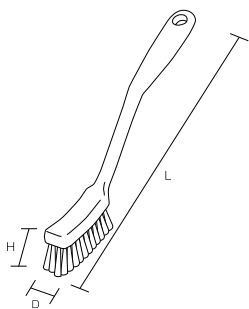

For appliance cleaning

HPM Magnetic Pen Brush

Product code

Red	57107
Yellow	57108
Green	57109
Blue	57110

Specification

Bristle diameter (mm)	0.6
External dimensions (mm) (L x H)	22 x 155
Bristle length (mm)	30
Upper-temperature limit	120°C
Weight	30g
Material	Main body/ABS Bristle/Polyester

For appliance cleaning

HPM Magnetic Slim Dish Brush

Product code

Red	57012
Yellow	57013
Green	57014
Blue	57015

Specification

Bristle diameter (mm)	0.6
External dimensions (mm) (L x D x H)	290 x 22 x 45
Bristle length (mm)	25
Upper-temperature limit	120°C
Weight	60g
Material	Main body/ Polypropylene Bristle/Polyester