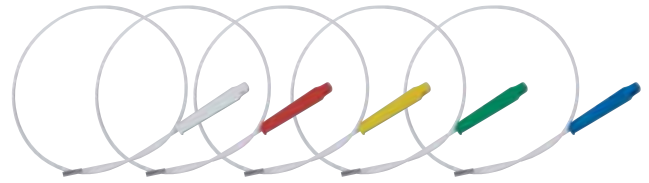

HP Joint Pipe Cleaner Rod (Resin)

Product code	
Size (mm)	1,130
White	55726
Red	55727
Yellow	55728
Green	55729
Blue	55730

Specification	
Size (mm)	1,130
External dimensions (mm) (L x H)	22 x 1,130
Nut size (mm)	8
Upper-temperature limit	120°C
Weight	75g
Material	Resin/POM Grip/ABS

For appliance cleaning