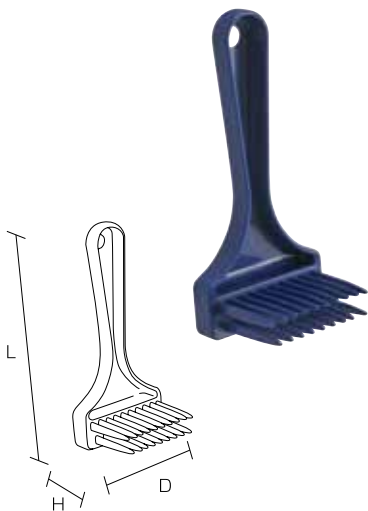

For appliance cleaning

HP Tile Brush

Product code	
Red	54307
Blue	54310

Specification	
Bristle diameter (mm)	0.6
External dimensions (mm) (L x D x H)	150 x 20 x 540
Bristle length (mm)	40
Upper-temperature limit	120°C
Weight	190g
Material	Head/Polypropylene Bristle/Polyester Handle/Aluminum Grip/Polyethylene

For appliance cleaning

HP Maintenance Brush

Product code	
Blue	11232

Specification	
External dimensions (mm) (L x D x H)	150 x 70 x 55
comb length (mm)	40
Weight	30g
Material	Main body/ Polypropylene

For appliance cleaning