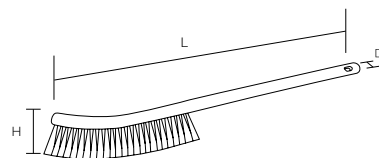

HPM Magnetic Wand Brush

Product code

Red	57092
Yellow	57093
Green	57094
Blue	57095

Specification

Bristle diameter (mm)	0.6
External dimensions (mm) (L x D x H)	600 x 12 x 80
Bristle length (mm)	55
Upper-temperature limit	120°C
Weight	160g
Material	Main body/ Polypropylene Bristle/Polyester