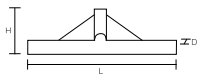

Specification

Size	25	40	50	60
External dimensions(m) (L x D x H)	250×150×26	400×150×26	500×150×26	600×150×26
Upper-temperature limit	100°C			
Weight	180g	220g	260g	310g
Material	PP/PE/Rubber sponge			

※ HP Aluminum Grip/Pin (see page 27) can be attached.

※ "Rubber : Green" will be discontinued at the end of 2023 due to manufacturer reasons, so it will be discontinued as soon as stock runs out.

For floor cleaning