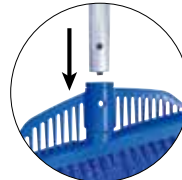

The attached comb can be used to scrape off residue from the broom.