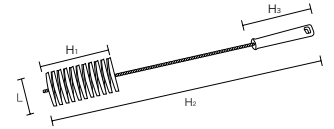

Commercialized based on requests from customers