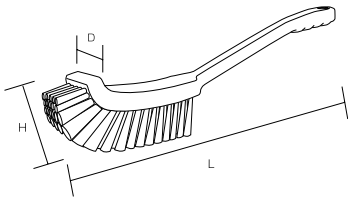

For appliance cleaning

HP Long Handled Brush

Product code	
White	55816
Red	55817
Yellow	55818
Green	55819
Blue	55820

Specification	
Bristle diameter (mm)	0.6
External dimensions (mm) (L x D x H)	435 x 45 x 70
Bristle length (mm)	40
Upper-temperature limit	120°C
Weight	240g
Material	Main body/ Polypropylene Bristle/Polyester

※ The HP Long Handled Brush (Soft type) were discontinued.
The replacement is HP Carwash Brush (Page 15).

For appliance cleaning