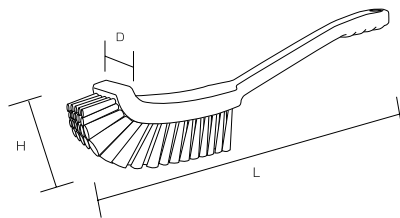

Specification

Bristle diameter (mm)	0.6
External dimensions (mm) (L x D x H)	435 x 45 x 70
Bristle length (mm)	40
Upper-temperature limit	120°C
Weight	250g
Material	Main body/ Polypropylene Bristle/Polyester

For appliance cleaning