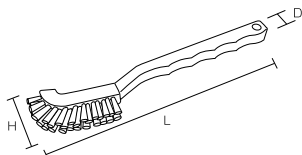

HP Utility Brush

Product code

Bristle type	Medium	Hard
White	55065	55075
Red	55066	55076
Yellow	55067	55077
Green	55068	55078
Blue	55069	55079

Specification

Bristle type	Medium	Hard
Bristle diameter (mm)	0.4	0.6
External dimensions (mm) (L × D × H)	210 × 13 × 40	
Bristle length (mm)	15	
Upper-temperature limit	120°C	
Weight	30g	
Material	Main body/Polypropylene Bristle/Polyester