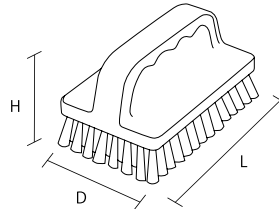

HP Square Handy Brush

Product code

White	54316
Red	54317
Yellow	54318
Green	54319
Blue	54320

Specification

Bristle type (Bristle diameter (mm))	Hard (0.6)
External dimensions (mm) (L x D x H)	150 x 100 x 90
Bristle length (mm)	30
Upper-temperature limit	120°C
Weight	280g
Material	Main body/ Polypropylene Bristle/Polyester

For appliance cleaning