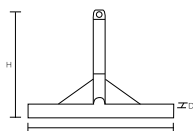

For appliance cleaning

HP Handy Squeegee

Specification

Size	Main body
External dimensions (mm) (LxHxD)	250 × 330 × 26
Upper-temperature limit	100°C
Weight	270g
Material	PE/Rubber sponge

Product code Rubber:Flat

Rubber color	White	Blue	Green
White	54051	54056	54091
Red	54052	54057	54092
Yellow	54053	54058	54093
Green	54054	54059	54094
Blue	54055	54060	54095

Product code Rubber:Sharp

Rubber color	White	Blue	Green
White	54386	54391	54396
Red	54387	54392	54397
Yellow	54388	54393	54398
Green	54389	54394	54399
Blue	54390	54395	54400

※ For the new type of grip, HP Aluminum Grip/Pin (see page 27) can be attached.
※ Drainage Dryer 25 Spare Rubber can also be used with the Hand Squeegee Spare Rubber (page 23)
※ "Rubber color : Green" will be discontinued at the end of 2023 due to manufacturer reasons, so it will be discontinued as soon as stock runs out.

For appliance cleaning