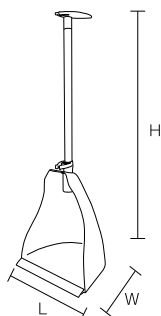

HP Duet Dustpan duet ○ ● ● ● ●

Product code	
White	55176
Red	55177
Yellow	55178
Green	55179
Blue	55180

Specification	
External dimensions (mm) (L x W x H)	240 x 195 x 720
Upper-temperature limit	100°C
Weight	375g
Material	Main body/ Polypropylene Handle/Aluminum Rubber part on the edge/Elastomer

For appliance cleaning