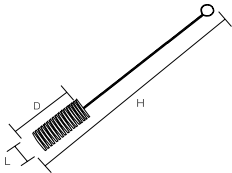

Specification

Bristle diameter (mm)	0.6
External dimensions (mm) (L x D x H)	190 x 50 x 50
Bristle length (mm)	30
Upper-temperature limit	120°C
Weight	165g
Material	Main body/ Polypropylene Bristle/Polyester

Specification

Diameter	φ 70	φ 80	φ 90	φ 100
Bristle diameter (mm)	0.6			
External dimensions (mm) (L x H)	390 x 70	395 x 80	400 x 90	405 x 100
Upper-temperature limit	120°C			
Weight	185g	190g	195g	200g
Material	Main body/ Polypropylene Bristle/Polyester			

Size	Large
Bristle diameter (mm)	0.6
External dimensions (mm) (L × H, D)	φ20×200, 50
Bristle length (mm)	φ 20
Upper-temperature limit	120°C
Weight	5g
Material	Core wire/ Stainless steel Bristle/Polyester

Specification

Diameter	φ 20	φ 35	φ 40	φ 50	φ 60
Bristle diameter (mm)	0.6				
External dimensions (mm) (L × H ₁ × H ₂)	※ × 120 × 500 mm ※ The dimension L varies depending on the bristle length described in the column on the right. ※ H ₂ = 120 mm				
Bristle length (mm)	20	35	40	50	60
Upper-temperature limit	120°C				
Weight	70g	80g	90g	95g	100g
Material	Bristle/Polyester Core wire/Stainless steel Grip/ABS				