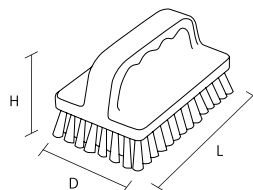

Specification

Bristle diameter (mm)	0.6
External dimensions (mm) (L x D x H)	190 x 50 x 50
Bristle length (mm)	30
Upper-temperature limit	120°C
Weight	165g
Material	Main body/ Polypropylene Bristle/Polyester

Product code

Red	57162
Yellow	57163
Green	57164
Blue	57165

Specification

Bristle diameter (mm)	0.6
External dimensions (mm) (L x D x H)	70 x 40 x 180
Upper-temperature limit	120°C
Weight	70g
Material	Main body/ Polypropylene Core wire/ Stainless steel Bristle/Polyester

For appliance cleaning

HPM Round Magnetic Handy Brush

Product code

Red	57072
Yellow	57073
Green	57074
Blue	57075

Specification

Bristle diameter (mm)	0.6
External dimensions (mm) (W1 x W2 x H)	90 x 70 x 90 (φ 110)
Bristle length (mm)	45
Upper-temperature limit	120°C
Weight	235g
Material	Main body/ Polypropylene Bristle/Polyester

For appliance cleaning

HPM Magnetic Square Handy Brush

Product code

Red	57077
Yellow	57078
Green	57079
Blue	57080

Specification

Bristle diameter (mm)	0.6
External dimensions (mm) (L x D x H)	150 x 100 x 90
Bristle length (mm)	30
Upper-temperature limit	120°C
Weight	250g
Material	Main body/ Polypropylene Bristle/Polyester