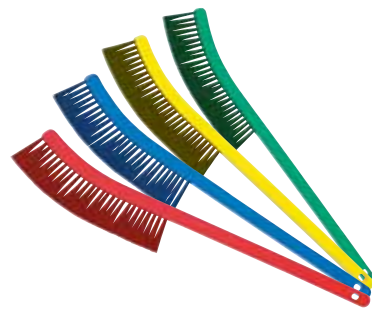

HPM Magnetic Wand Brush

Product code

Red	57092
Yellow	57093
Green	57094
Blue	57095

Specification

Bristle diameter (mm)	0.6
External dimensions (mm) (L x D x H)	600 x 12 x 80
Bristle length (mm)	55
Upper-temperature limit	120°C
Weight	160g
Material	Main body/ Polypropylene Bristle/Polyester