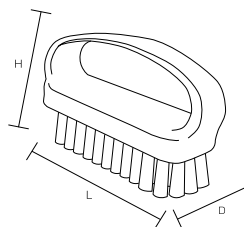

HP Nail Brush

Product code

White	54301
Red	54302
Yellow	54303
Green	54304
Blue	54305

Specification

Bristle diameter (mm)	0.2
External dimensions (mm) (L × D × H)	80 × 30 × 50
Bristle length (mm)	18
Upper-temperature limit	120°C
Weight	45g
Material	Main body/ Polypropylene Bristle/Polyester

※ The "HP New Nail Brush," which was previously sold, has the same specifications as the "HP S Handy Brush Soft". Therefore, please order a "Soft Type of HP S Handy Brush" if you want a "HP New Nail Brush".

For appliance cleaning