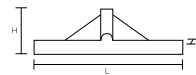

Specification

Size	25	40	50	60
External dimensions(m) (L x D x H)	250×150×26	400×150×26	500×150×26	600×150×26
Upper-temperature limit	100°C			
Weight	180g	220g	260g	310g
Material	PP/PE/Rubber sponge			

※ HP Aluminum Grip/Pin (see page 27) can be attached.

※ "Rubber : Green" will be discontinued at the end of 2023 due to manufacturer reasons, so it will be discontinued as soon as stock runs out.