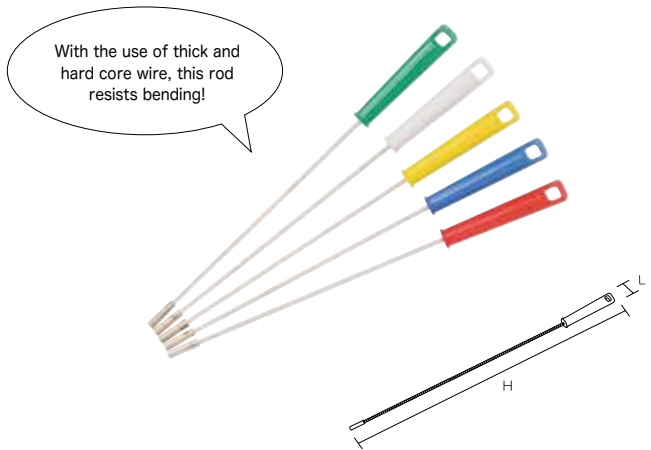

For appliance cleaning

HP Joint Pipe Cleaner Rod (Hard)

Image of connecting the Joint Pipe Cleaner

The connection part is screwed in.

The Joint Pipe Cleaner Head (brush part) can be used by connecting it to Joint Pipe Cleaner Rod (handle).