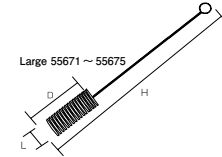

Specification			
Size	Small	Medium	Large
Bristle diameter (mm)	0.1	0.2	
External dimensions (mm) (L × H, D)	φ5×200, 20	φ10×200, 50	φ20×200, 50
Bristle length (mm)	φ 5	φ 10	φ 20
Upper-temperature limit	120°C		
Weight	1g	3g	5g
Material	Core wire/Stainless steel Bristle/Polyester		

※ As the brush sizes are small and unstable, they may differ from the external dimensions described above.

For appliance cleaning