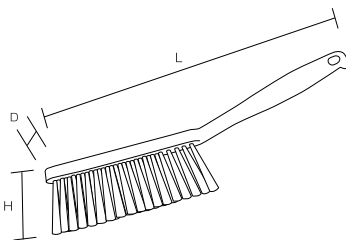

For appliance cleaning

HPM Straight Handle Magnetic Brush

Product code

Red	57252
Yellow	57253
Green	57254
Blue	57255

Specification

Bristle diameter (mm)	0.6
External dimensions (mm) (L x D x H)	410 x 35 x 97
Bristle length	62
Upper-temperature limit	120°C
Weight	195g
Material	Main body/ Polypropylene Bristle/Polyester

For appliance cleaning

HPM Magnetic Bakery Brush

Product code

Red	57052
Yellow	57053
Green	57054
Blue	57055

Specification

Bristle diameter (mm)	0.6
External dimensions (mm) (L x D x H)	350 x 35 x 110
Bristle length (mm)	50
Upper-temperature limit	120°C
Weight	180g
Material	Main body/ Polypropylene Bristle/Polyester