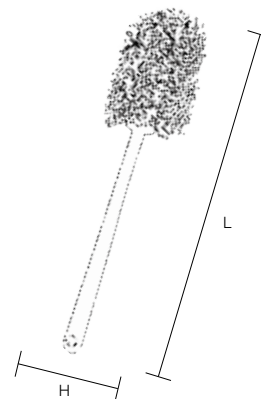

Specification

Bristle diameter (mm)	0.6
External dimensions (mm) (L x D x H)	190 x 50 x 50
Bristle length (mm)	30
Upper-temperature limit	120°C
Weight	165g
Material	Main body/ Polypropylene Bristle/Polyester

Specification

Diameter	φ 50	φ 60	φ 70	φ 80	φ 90	φ 100	φ 110	φ 120	φ 130
Bristle diameter (mm)	0.6								
External dimensions (mm) (H x L)	50 x 170	60 x 180	70 x 185	80 x 190	90 x 195	100 x 200	110 x 205	120 x 210	130 x 215
Upper-temperature limit	120°C								
Weight	110g	120g	130g	145g	150g	160g	170g	185g	200g
Material	Main body/ Polypropylene Bristle/Polyester								

Specification

Diameter	φ 70	φ 80	φ 90	φ 100
Bristle diameter (mm)	0.6			
External dimensions (mm) (L x H)	390 x 70	395 x 80	400 x 90	405 x 100
Upper-temperature limit	120°C			
Weight	185g	190g	195g	200g
Material	Main body/ Polypropylene Bristle/Polyester			

Size	Large
Bristle diameter (mm)	0.6
External dimensions (mm) (L × H, D)	φ20×200, 50
Bristle length (mm)	φ 20
Upper-temperature limit	120°C
Weight	5g
Material	Core wire/ Stainless steel Bristle/Polyester