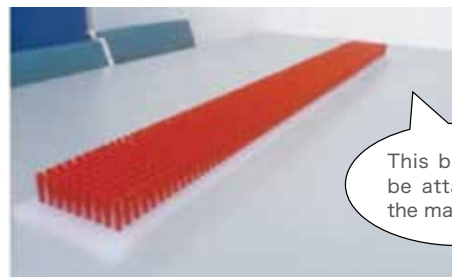

The handle is cut!

Brush for cleaning high places

Ideal for hard-to-reach areas, such as pipes in high places!

Brush with bristles planted on plate resin

This brush can be attached to the machine!

- ※ The minimum lot size for the special-order product is ten. ※ Please contact us if you want less than ten brushes.
- ※ Please note that it may take some time to create special-order products.
- ※ We also welcome other types of orders and consultations. So please feel free to contact us.
- ※ A separate quotation will be created for special-order products.