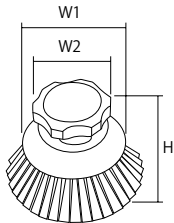

For appliance cleaning

HP Round Handy Brush