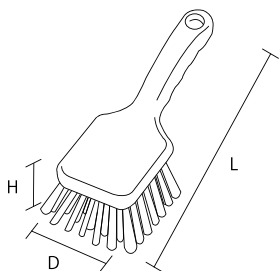

HP Short Handled Brush

Product code

White	54121
Red	54122
Yellow	54123
Green	54124
Blue	54125

Specification

Bristle type (Bristle diameter (mm))	Hard (0.6)
External dimensions (mm) (L x D x H)	215 x 75 x 55
Bristle length (mm)	33
Upper-temperature limit	120°C
Weight	220g
Material	Main body/ Polypropylene Bristle/Polyester

For appliance cleaning