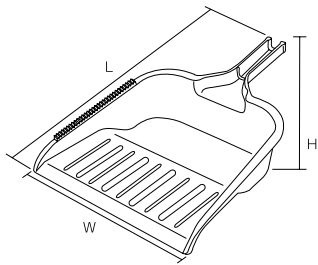

For floor cleaning

HP Dustpan (without a rubber part on the edge) ○ ● ● ● ●

If you use the jagged processing part on the side of the dustpan, you can quickly remove the dust and dirt clinging to the broom.

Product code	
White	55241
Red	55242
Yellow	55243
Green	55244
Blue	55245

Specification	
External dimensions (mm) (L x W x H)	380 x 270 x 115
Upper-temperature limit	100°C
Weight	205g
Material	Main body/ Polypropylene

For floor cleaning