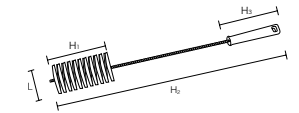

HP Pipe Cleaner

Usage example
These products are suitable to clean the inside of pipes and to wash the inside of manufacturing equipment. They also have high durability and sanitation property because they are made of highly-restorable materials.

Product code						
Size (mm)	φ 10	φ 20	φ 35	φ 40	φ 50	φ 60
White	55631	55636	55641	55646	55651	55656
Red	55632	55637	55642	55647	55652	55657
Yellow	55633	55638	55643	55648	55653	55658
Green	55634	55639	55644	55649	55654	55659
Blue	55635	55640	55645	55650	55655	55660

Specification						
Size (mm)	φ 10	φ 20	φ 35	φ 40	φ 50	φ 60
Bristle diameter (mm)	0.2		0.4			
External dimensions (mm) (L×H₁×H₂)	※ × 120 × 500 mm ※ The dimension L varies depending on the bristle length described in the column on the right. ※ H₃ = 120 mm					
Bristle length (mm)	φ 10	φ 20	φ 35	φ 40	φ 50	φ 60
Upper-temperature limit	120°C					
Weight	75g	75g	80g	80g	85g	90g
Material	Bristle/Polyester	Core wire/Stainless steel	Grip/ABS