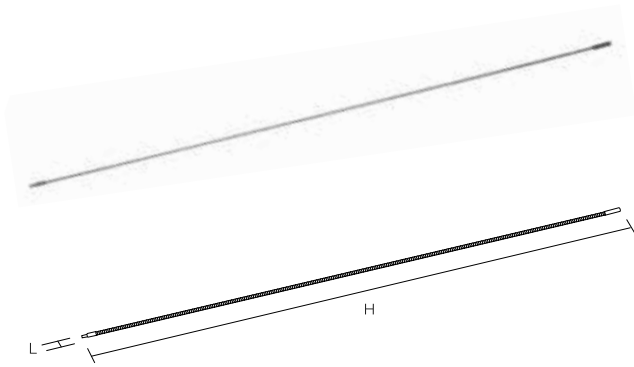

For appliance cleaning

HP Joint Pipe Cleaner Intermediate Rod

Product code	
	55695
Specification	
Size (mm)	1,000
External dimensions (mm) (L x H)	ø 8 x 1,000
Nut size (mm)	8
Upper-temperature limit	120°C
Weight	130g
Material	Stainless steel

For appliance cleaning