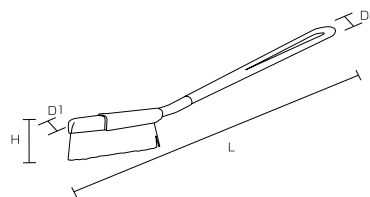

HP Heat-Resistant Interspace Brush

Product code	
Blue	54315
Specification	
Bristle diameter (mm)	0.5
External dimensions (mm) (L x D1 x D2 x H)	215 x 5 x 16 x 20
Bristle length (mm)	13
Upper-temperature limit	200°C
Weight	55g

■ Brush replacement guideline ~ Have you been using such brushes for a long time ? ~

【Guideline for when to replace a brush】

1. 1 When the bristles are worn or deteriorated, causing fraying, spreading, and/or splitting at the tips, and the length of the bristles becomes uneven.
2. 2 When the bristles get caught on something during brush use and break off.
3. 3 When damage or deformation, such as cracking or chipping, occurs on the brush or handle while the brush hits something or an excessive load is applied to it during use.
4. 4 When the colors of the bristles or the body of the brush fade and become different from the original color.

In addition to the above, conditions like those shown in the diagram on the right can also be **major causes** of **foreign material contamination**. Please replace the brush as soon as possible when the above conditions are found.