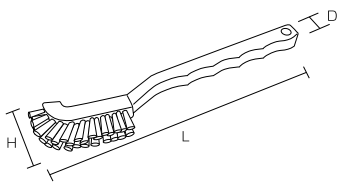

Specification

Bristle diameter (mm)	0.6
External dimensions (mm) (L x D x H)	190 x 50 x 50
Bristle length (mm)	30
Upper-temperature limit	120°C
Weight	165g
Material	Main body/ Polypropylene Bristle/Polyester

For appliance cleaning

HPM Magnetic Wide Dish Brush

Product code

Red	57022
Yellow	57023
Green	57024
Blue	57025

Specification

Bristle diameter (mm)	0.6
External dimensions (mm) (L x D x H)	290 x 45 x 40
Bristle length (mm)	20
Upper-temperature limit	120°C
Weight	85g
Material	Main body/ Polypropylene Bristle/Polyester

For appliance cleaning

HPM Magnetic Utility Brush

Product code

Red	57102
Yellow	57103
Green	57104
Blue	57105

Specification

Bristle diameter (mm)	0.6
External dimensions (mm) (L x D x H)	210 x 13 x 40
Bristle length (mm)	15
Upper-temperature limit	120°C
Weight	20g
Material	Main body/ Polypropylene Bristle/Polyester