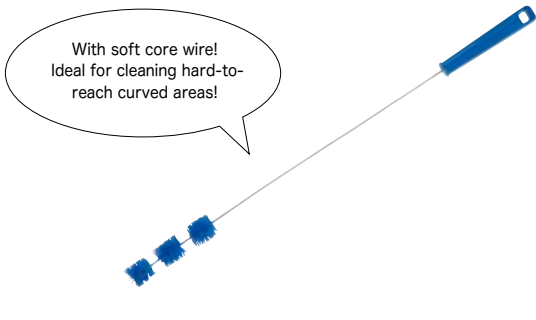

For appliance cleaning

HP Drainpipe Cleaner

Product code	
Blue	55625