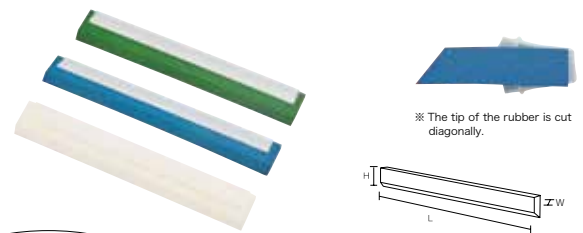

HP Sharp Spare Draining Dryer

These are the same products as the rubber piece that comes with the angled drain dryer head.

Product code

Size	25	40	50	60
White	54429	54426	54427	54428
Blue	54419	54416	54417	54418
Green	54439	54436	54437	54438

Specification

Size	25	40	50	60
External dimensions(mm) (L x D x H)	250x60x14	400x60x14	500x60x14	600x60x14
Upper-temperature limit	100°C			
Weight	55g	85g	105g	125g
Material	PE/Rubber sponge			

※ Drainage Dryer 25 Spare Rubber can also be used with the Hand Squeegee Spare Rubber (page 17).
※ "Rubber : Green" will be discontinued at the end of 2023 due to manufacturer reasons, so it will be discontinued as soon as stock runs out.