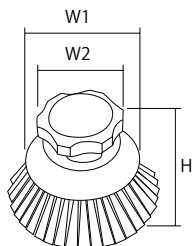

Specification

Bristle diameter (mm)	0.6
External dimensions (mm) (L x D x H)	190 x 50 x 50
Bristle length (mm)	30
Upper-temperature limit	120°C
Weight	165g
Material	Main body/ Polypropylene Bristle/Polyester

Specification

Bristle diameter (mm)	0.6
External dimensions (mm) (L x D x H)	170 x 55 x 45
Bristle length (mm)	30
Weight	135g
Material	Main body/ Polypropylene Bristle/Polyester

For appliance cleaning

HPM Magnetic Scrubber

Product code

Red	57162
Yellow	57163
Green	57164
Blue	57165

Specification

Bristle diameter (mm)	0.6
External dimensions (mm) (L x D x H)	70 x 40 x 180
Upper-temperature limit	120°C
Weight	70g
Material	Main body/ Polypropylene Core wire/ Stainless steel Bristle/Polyester

For appliance cleaning

HPM Round Magnetic Handy Brush

Product code

Red	57072
Yellow	57073
Green	57074
Blue	57075

Specification

Bristle diameter (mm)	0.6
External dimensions (mm) (W1 x W2 x H)	90 x 70 x 90 (φ 110)
Bristle length (mm)	45
Upper-temperature limit	120°C
Weight	235g
Material	Main body/ Polypropylene Bristle/Polyester