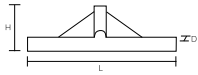

Specification

Size	25	40	50	60
External dimensions(mm) (L x D x H)	250x150x26	400x150x26	500x150x26	600x150x26
Upper-temperature limit	100°C			
Weight	180g	220g	260g	310g
Material	PP/PE/Rubber sponge			

※ HP Aluminum Grip/Pin (see page 27) can be attached.
※ "Rubber : Green" will be discontinued at the end of 2023 due to manufacturer reasons, so it will be discontinued as soon as stock runs out.

For floor cleaning