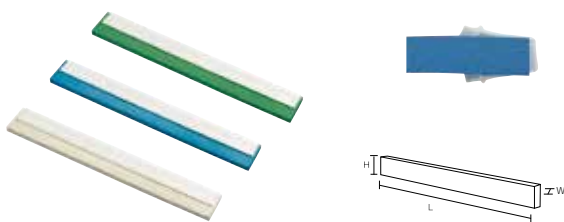

Rubber: **Blue**

Size	25	40	50	60
Flat Blue	54084	54064	54069	54074
Sharp Blue	54344	54349	54354	54359

Rubber: **Green**

Size	25	40	50	60
Flat Green	54154	54159	54164	54169
Sharp Green	54364	54369	54374	54379

Specification

Size	25	40	50	60
External dimensions(mm) (L x D x H)	250x150x26	400x150x26	500x150x26	600x150x26
Upper-temperature limit	100°C			
Weight	180g	220g	260g	310g
Material	PP/PE/Rubber sponge			

※ HP Aluminum Grip/Pin (see page 27) can be attached.
※ "Rubber : Green" will be discontinued at the end of 2023 due to manufacturer reasons, so it will be discontinued as soon as stock runs out.

For floor cleaning

HP Draining Dryer Head (Blue)

Rubber: **White**

Size	25	40	50	60
Flat Blue	54030	54035	54040	54045
Sharp Blue	54325	54330	54335	54340

Rubber: **Blue**

Size	25	40	50	60
Flat Blue	54085	54065	54070	54075
Sharp Blue	54345	54350	54355	54360

Rubber: **Green**

Size	25	40	50	60
Flat Blue	54155	54160	54165	54170
Sharp Blue	54365	54370	54375	54380

Specification

Size	25	40	50	60
External dimensions(mm) (L x D x H)	250x150x26	400x150x26	500x150x26	600x150x26
Upper-temperature limit	100°C			
Weight	180g	220g	260g	310g
Material	PP/PE/Rubber sponge			

※ HP Aluminum Grip/Pin (see page 27) can be attached.
※ "Rubber : Green" will be discontinued at the end of 2023 due to manufacturer reasons, so it will be discontinued as soon as stock runs out.

For floor cleaning

HP Flat Spare Draining Dryer

Product code

Size	25	40	50	60
White	54049	54046	54047	54048
Blue	54050	54076	54077	54078
Green	54089	54086	54087	54088

Specification

Size	25	40	50	60
External dimensions(mm) (L x D x H)	250x55x14	400x55x14	500x55x14	600x55x14
Upper-temperature limit	100°C			
Weight	60g	90g	110g	130g
Material	PE/Rubber sponge			

※ Drainage Dryer 25 Spare Rubber can also be used with the Hand Squeegee Spare Rubber (page 17).
※ "Rubber : Green" will be discontinued at the end of 2023 due to manufacturer reasons, so it will be discontinued as soon as stock runs out.

For floor cleaning