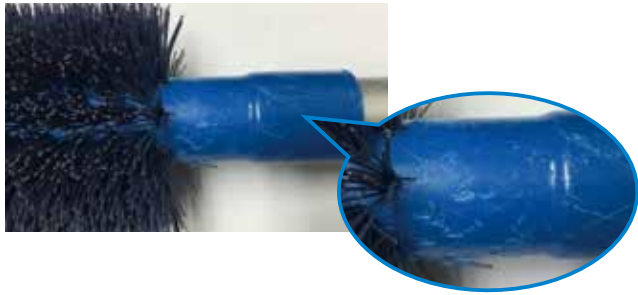

The following conditions may also be **major causes** of **foreign material contamination**. Please replace the brush as soon as possible.

When the body has scratches.

Dirt and bacteria can easily adhere to the scratched surface.