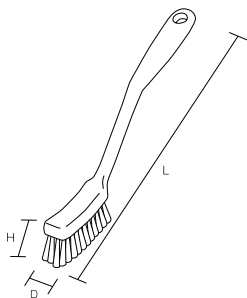

HP Slim Dish Brush

Product code	
White	55821
Red	55822
Yellow	55823
Green	55824
Blue	55825

Specification	
Bristle diameter (mm)	0.4
External dimensions (mm) (L x D x H)	290 x 22 x 45
Bristle length (mm)	25
Upper-temperature limit	120°C
Weight	60g
Material	Main body/ Polypropylene Bristle/Polyester

For appliance cleaning