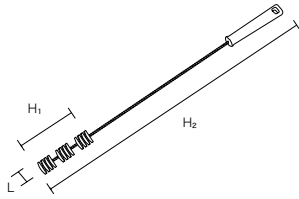

Specification	
Bristle diameter (mm)	0.4
External dimensions (mm) (L × H₁ × H₂)	30 × 130 × 600mm ※ H₃=120mm
Bristle length (mm)	30 × 3mm
Weight	55g
Material	Bristle/Polyester Core wire/Stainless steel Grip/ABS

For appliance cleaning