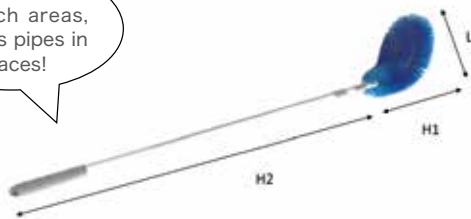

Brush for cleaning high places

Ideal for hard-to-reach areas, such as pipes in high places!