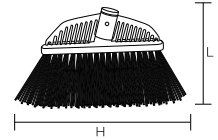

HP Spare Italian Broom

Product code

Bristle type (Bristle diameter mm)	Soft (0.4)	Hard (0.6)
Red	54187	54227
Yellow	54188	54228
Green	54189	54229
Blue	54190	54230