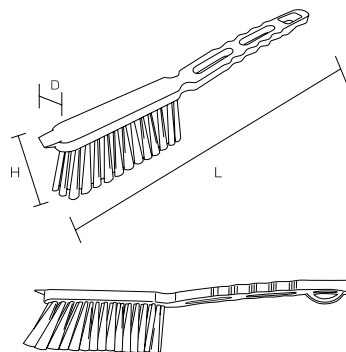

For appliance cleaning

HP Square Handy Brush

Product code

White	54316
Red	54317
Yellow	54318
Green	54319
Blue	54320

Specification

Bristle type (Bristle diameter (mm))	Hard (0.6)
External dimensions (mm) (L x D x H)	150 x 100 x 90
Bristle length (mm)	30
Upper-temperature limit	120°C
Weight	280g
Material	Main body/ Polypropylene Bristle/Polyester

For appliance cleaning

HP Straight Handle Brush

Product code

Red	54442
Yellow	54443
Green	54444
Blue	54445

Specification

Bristle type (Bristle diameter (mm))	Hard (0.6)
External dimensions (mm) (L x D x H)	410 x 35 x 97
Bristle length (mm)	62
Upper-temperature limit	120°C
Weight	190g
Material	Main body/ Polypropylene Bristle/Polyester