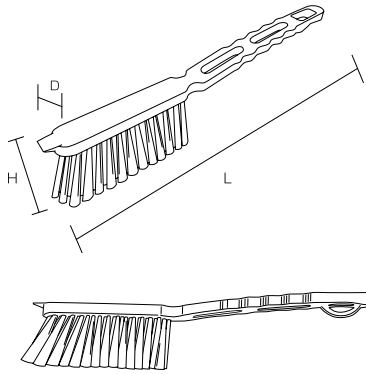

For appliance cleaning

HPM Magnetic Utility Brush

Product code

Red	57102
Yellow	57103
Green	57104
Blue	57105

Specification

Bristle diameter (mm)	0.6
External dimensions (mm) (L x D x H)	210 x 13 x 40
Bristle length (mm)	15
Upper-temperature limit	120°C
Weight	20g
Material	Main body/ Polypropylene Bristle/Polyester

For appliance cleaning

HPM Straight Handle Magnetic Brush

Product code

Red	57252
Yellow	57253
Green	57254
Blue	57255

Specification

Bristle diameter (mm)	0.6
External dimensions (mm) (L x D x H)	410 x 35 x 97
Bristle length	62
Upper-temperature limit	120°C
Weight	195g
Material	Main body/ Polypropylene Bristle/Polyester