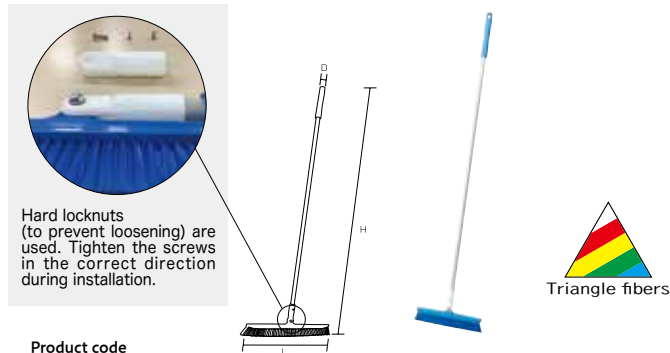

HP Universal Broom

Hard locknuts (to prevent loosening) are used. Tighten the screws in the correct direction during installation.

Triangle fibers

Product code

Size (cm)	30		45	
	Soft (0.2)	Hard (0.4)	Soft (0.2)	Hard (0.4)
Bristle type (Bristle diameter mm)				
White	55040	55110	55050	55160
Red	55041	55111	55051	55161
Yellow	55042	55112	55052	55162
Green	55043	55113	55053	55163
Blue	55044	55114	55054	55164

Specification

Size (cm)	30		45	
	Soft (0.2)	Hard (0.4)	Soft (0.2)	Hard (0.4)
Bristle type (Bristle diameter mm)				
External dimensions (mm) (L x D x H)	300 x 30 x 1370		450 x 30 x 1370	
Bristle length (mm)	40			
Upper-temperature limit	120°C			
Weight	440g		490g	
Material	Head/Polypropylene Joint/Stainless steel		Bristle/Polyester Handle/Aluminum Grip/Polypropylene	

※ For the new type of grip, HP Aluminum Grip/Pin (see page 27) can be attached.
※ HP Aluminum handle cannot be connected.

For floor cleaning