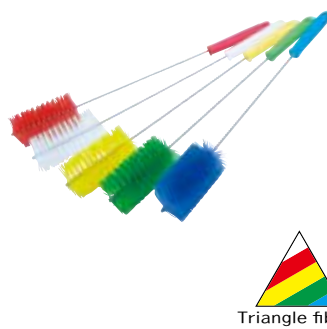

HP Pipe Cleaner

Usage example
These products are suitable to clean the inside of pipes and to wash the inside of manufacturing equipment. They also have high durability and sanitation property because they are made of highly-restorable materials.

Product code						
Size (mm)	φ 10	φ 20	φ 35	φ 40	φ 50	φ 60
White	55631	55636	55641	55646	55651	55656
Red	55632	55637	55642	55647	55652	55657
Yellow	55633	55638	55643	55648	55653	55658
Green	55634	55639	55644	55649	55654	55659
Blue	55635	55640	55645	55650	55655	55660

Specification						
Size (mm)	φ 10	φ 20	φ 35	φ 40	φ 50	φ 60
Bristle diameter (mm)	0.2		0.4			
External dimensions (mm) (L×H₁×H₂)	※ × 120 × 500 mm ※ The dimension L varies depending on the bristle length described in the column on the right. ※ H₃ = 120 mm					
Bristle length (mm)	φ 10	φ 20	φ 35	φ 40	φ 50	φ 60
Upper-temperature limit	120°C					
Weight	75g	75g	80g	80g	85g	90g
Material	Bristle/Polyester	Core wire/Stainless steel	Grip/ABS