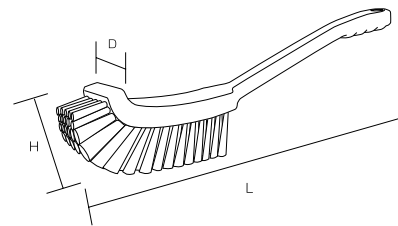

Specification

Bristle diameter (mm)	0.6
External dimensions (mm) (L x D x H)	460 x 45 x 100
Bristle length (mm)	53
Upper-temperature limit	120°C
Weight	280g
Material	Main body/ Polypropylene Bristle/Polyester

For appliance cleaning