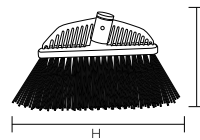

For floor cleaning

HPM Italian Magnetic Broom

Product code

	Long handle	Spare
Red	57222	57237
Yellow	57223	57238
Green	57224	57239
Blue	57225	57240

Specification

External dimensions (mm) (L x H)	Long handle	Spare
		1330 x 300
Bristle diameter (mm)	0.6	
Bristle length (mm)	90	
Upper-temperature limit	120°C	
Weight	565g	245g
Material	Head/Polypropylene Grip/Polypropylene Bristle/Polyester Handle/Aluminum	Head/Polypropylene Bristle/Polyester