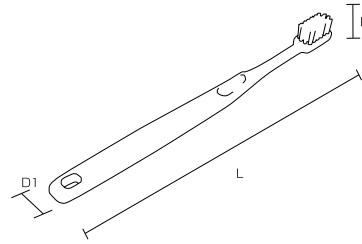

For appliance cleaning

HP Toothbrush-Type Brush (A 5-piece pack)

Product code

Red	57112
Yellow	57113
Green	57114
Blue	57115

Specification

Bristle diameter (mm)	0.2
External dimensions (mm) (L x D1 x H)	165 x 11 x 13
Bristle length (mm)	8
Upper-temperature limit	120°C
Weight	7g
Material	Main body/ Polypropylene Bristle/Polyester