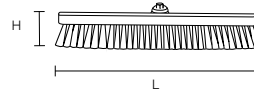

For floor cleaning

HP Italian Broom

Approx. 1,330 mm

Product code

Type	Long handle	
	Soft (0.4)	Hard (0.6)
Bristle type (Bristle diameter mm)		
Red	54182	54222
Yellow	54183	54223
Green	54184	54224
Blue	54185	54225