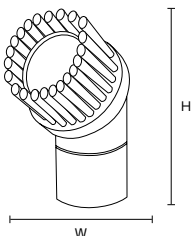

HPM Vacuum Cleaner Nozzle Magnetic Brush