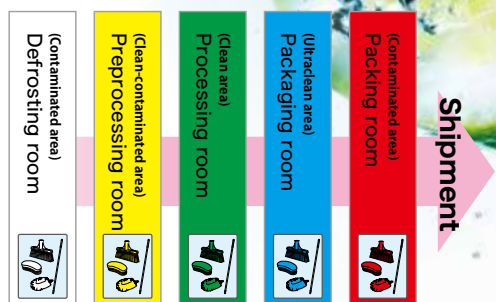

Features of TAKASAGO-series products

1 Made in Japan

The products are designed for Japanese people's physical constitution. As they are light in weight and compact in size, they are also friendly to women and are earning a good reputation.

2 HACCP-compliant

The cleaning tools are made in five different colors to distinguish the point of use, application and storage area of cleaning tools as required by HACCP to support safety management work.

3 Highly durable

The brush body is made of polypropylene, which is robust and hard to break, to reduce foreign matter contamination caused by breakage.

4 Structured to prevent bristles from falling out

The metal catches hold the bristle roots tightly to reduce risk of foreign matter contamination due to bristle loss.

5 Uses special triangle pole-shaped fibers

Our original bristles are made of special fibers which have a triangular cross-section. They enable the differentiation of our products from other brushes, simplify the follow-up investigation in the event of foreign matter contamination, and enhance traceability.

6 Customized and special-order products can be made

We can make customized and special-order pipe brushes in response to requests from customers (Refer to page 32 for details).

HACCP-compliant model plant (Example)

※ The cleaning tools are made in five different colors to distinguish the point of use, application and storage area of cleaning tools, as required by HACCP to support safety management work.