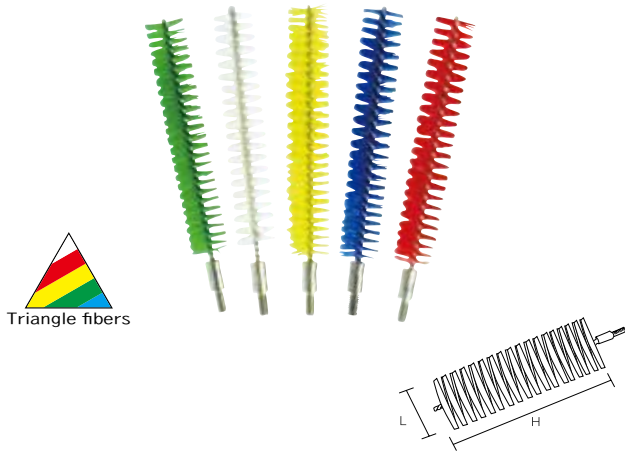

For appliance cleaning

HP Joint Pipe Cleaner Head

Product code

Bristle length (mm)	φ 10	φ 15	φ 20	φ 25	φ 35	φ 40	φ 50	φ 60
White	55751	55781	55756	55786	55761	55766	55771	55776
Red	55752	55782	55757	55787	55762	55767	55772	55777
Yellow	55753	55783	55758	55788	55763	55768	55773	55778
Green	55754	55784	55759	55789	55764	55769	55774	55779
Blue	55755	55785	55760	55790	55765	55770	55775	55780

Specification

Bristle diameter (mm)	0.2				0.4			
External dimensions (mm) (L x H)	** x 120mm ※ The dimension L varies depending on the bristle length described in the column on the right.							
Bristle length (mm)	φ 10	φ 15	φ 20	φ 25	φ 35	φ 40	φ 50	φ 60
Upper-temperature limit	120°C							
Weight	12g	15g	15g	15g	25g	25g	30g	30g
Material	Bristle/Polyester Core wire/Stainless steel							

For appliance cleaning