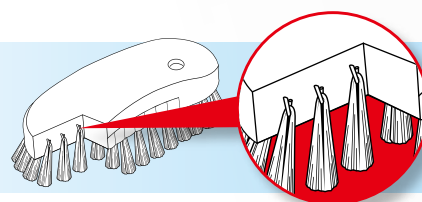

The products made with this special fiber have the following mark: