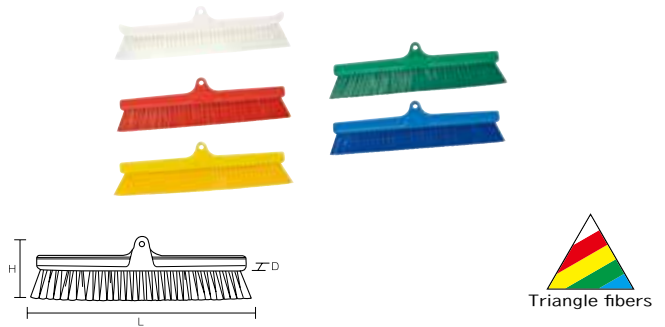

HP Spare Universal Broom

Triangle fibers

Product code

Size (cm)	30		45	
	Soft (0.2)	Hard (0.4)	Soft (0.2)	Hard (0.4)
Bristle type (Bristle diameter mm)				
White	55045	55115	55055	55165
Red	55046	55116	55056	55166
Yellow	55047	55117	55057	55167
Green	55048	55118	55058	55168
Blue	55049	55119	55059	55169

Specification

Size (cm)	30		45	
	Soft (0.2)	Hard (0.4)	Soft (0.2)	Hard (0.4)
Bristle type (Bristle diameter mm)				
External dimensions (mm) (L x D x H)	300 x 14 x 87		450 x 14 x 87	
Bristle length (mm)	40			
Upper-temperature limit	120°C			
Weight	95g		135g	
Material	Head/Polypropylene Bristle/Polyester