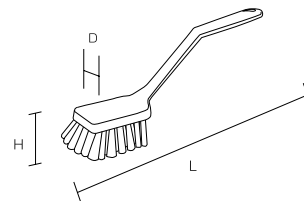

HP Wide Dish Brush

Product code	
White	55831
Red	55832
Yellow	55833
Green	55834
Blue	55835

Specification	
Bristle diameter (mm)	0.4
External dimensions (mm) (L x D x H)	290 x 45 x 40
Bristle length (mm)	20
Upper-temperature limit	120°C
Weight	82g
Material	Main body/ Polypropylene Bristle/Polyester