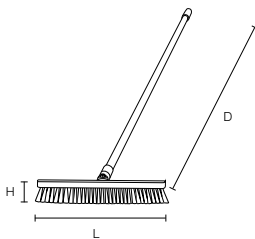

Specification

Handle type	Long handle	Short handle
Bristle type (Bristle diameter mm)	Hard (0.4)	
External dimensions (mm) (L x D x H)	300 x 1330 x 55	300 x 730 x 55
Bristle length (mm)	40	
Upper-temperature limit	120°C	
Weight	440g	320g
Material	Head/Polypropylene Joint/Stainless steel Bristle/Polyester Handle/Aluminum Grip/Polypropylene	