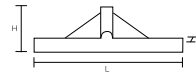

Specification

Size	25	40	50	60
External dimensions(m) (L x H x D)	250×150×26	400×150×26	500×150×26	600×150×26
Upper-temperature limit	100°C			
Weight	180g	220g	260g	310g
Material	PP/PE/Rubber sponge			

※ HP Aluminum Grip/Pin (see page 27) can be attached.

※ "Rubber : Green" will be discontinued at the end of 2023 due to manufacturer reasons, so it will be discontinued as soon as stock runs out.

For floor cleaning