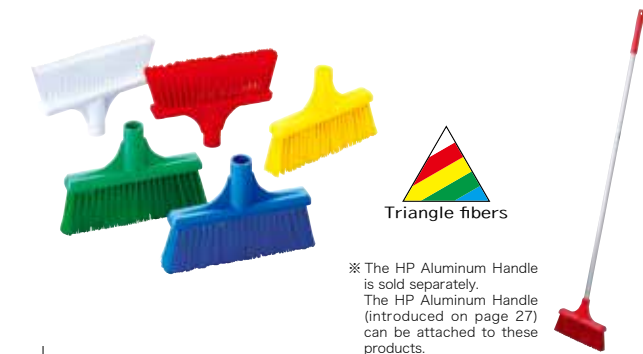

For floor cleaning

HP Broom Head

※ The HP Aluminum Handle is sold separately. The HP Aluminum Handle (introduced on page 27) can be attached to these products.

Product code

Bristle type (Bristle diameter mm)	Soft (0.4)	Hard (0.6)
White	55030	55035
Red	55031	55036
Yellow	55032	55037
Green	55033	55038
Blue	55034	55039

Specification

Bristle type (Bristle diameter mm)	Soft (0.4)	Hard (0.6)
External dimensions (mm) (L x W x H)	230 x 35 x 170	
Bristle length (mm)	75	
Upper-temperature limit	120°C	
Weight	330g	
Material	Main body/Polypropylene Bristle/Polyester	

For floor cleaning