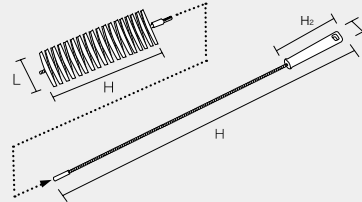

The Joint Pipe Cleaner Head (brush part) can be used by connecting it to Joint Pipe Cleaner Rod (handle).

Product code

Size (mm)	400	600
White	55731	55736
Red	55732	55737
Yellow	55733	55738
Green	55734	55739
Blue	55735	55740

Specification

Size (mm)	400	600
External dimensions (mm) (L x H)	22 x 400	22 x 600
Nut size (mm)	8	
Upper-temperature limit	120°C	
Weight	85g	112g
Material	Core wire/Stainless steel Grip/ABS	

For appliance cleaning