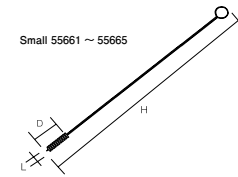

Specification			
Size	Small	Medium	Large
Bristle diameter (mm)	0.1	0.2	
External dimensions (mm) (L × H, D)	φ5×200, 20	φ10×200, 50	φ20×200, 50
Bristle length (mm)	φ 5	φ 10	φ 20
Upper-temperature limit	120°C		
Weight	1g	3g	5g
Material	Core wire/Stainless steel Bristle/Polyester		

※ As the brush sizes are small and unstable, they may differ from the external dimensions described above.

For appliance cleaning