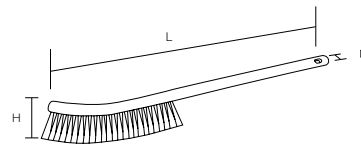

HP Wand Brush