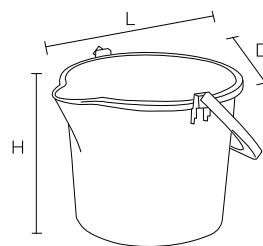

HP Colored Bucket ○ ● ● ● ●

Product code	
Red	55852
Yellow	55853
Green	55854
Blue	55855

Specification	
Content	8 ℓ
External dimensions (mm) (L x D x H)	300 x 295 x 230
Upper-temperature limit	120°C
Weight	400g
Material	Main body/ Polypropylene