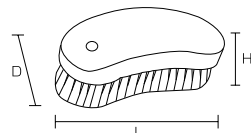

Specification

Diameter	φ 50	φ 60	φ 70	φ 80	φ 90	φ 100	φ 110	φ 120	φ 130
Bristle diameter (mm)	0.6								
External dimensions (mm) (H x L)	50 x 170	60 x 180	70 x 185	80 x 190	90 x 195	100 x 200	110 x 205	120 x 210	130 x 215
Upper-temperature limit	120°C								
Weight	110g	120g	130g	145g	150g	160g	170g	185g	200g
Material	Main body/ Polypropylene Bristle/Polyester								

Specification

Diameter	φ 20	φ 35	φ 40	φ 50	φ 60
Bristle diameter (mm)	0.6				
External dimensions (mm) (L × H ₁ × H ₂)	※ × 120 × 500 mm ※ The dimension L varies depending on the bristle length described in the column on the right. ※ H ₂ = 120 mm				
Bristle length (mm)	20	35	40	50	60
Upper-temperature limit	120°C				
Weight	70g	80g	90g	95g	100g
Material	Bristle/Polyester Core wire/Stainless steel Grip/ABS				

Specification

Diameter	φ 20	φ 35	φ 40	φ 50	φ 60
Bristle diameter (mm)	0.6				
External dimensions (mm) (L × H)	** × 120mm ※ The dimension L varies depending on the bristle length described in the column on the right. ※ H ₂ = 120 mm				
Bristle length (mm)	20	35	40	50	60
Upper-temperature limit	120°C				
Weight	20g	30g	35g	40g	45g
Material	Bristle/Polyester Core wire/Stainless steel				

Specification	Soft	Hard
Bristle type	Soft	Hard
Bristle diameter (mm)	0.2	0.6
External dimensions (mm) (L × D × H)	120 × 45 × 40	
Bristle length (mm)	20	
Upper-temperature limit	120°C	
Weight	100g	
Material	Main body/Polypropylene Bristle/Polyester	