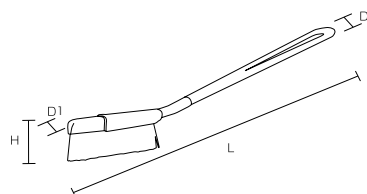

HP Interspace Brush

Product code

White	55081
Red	55082
Yellow	55083
Green	55084
Blue	55085

Specification

Bristle diameter (mm)	0.4
External dimensions (mm) (L×D1×D2×H)	215 × 5 × 16 × 20
Bristle length (mm)	13
Upper-temperature limit	120°C
Weight	55g
Material	Main body/ Polypropylene Bristle/Polyester