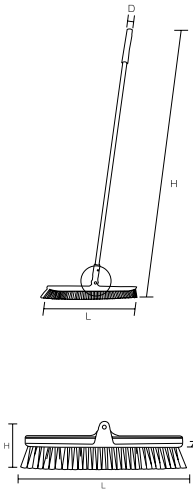

Specification

Diameter	φ 20	φ 35	φ 40	φ 50	φ 60
Bristle diameter (mm)	0.6				
External dimensions (mm) (L × H ₁ × H ₂)	※ × 120 × 500 mm ※ The dimension L varies depending on the bristle length described in the column on the right. ※ H ₂ = 120 mm				
Bristle length (mm)	20	35	40	50	60
Upper-temperature limit	120°C				
Weight	70g	80g	90g	95g	100g
Material	Bristle/Polyester Core wire/Stainless steel Grip/ABS				

Specification

Diameter	φ 20	φ 35	φ 40	φ 50	φ 60
Bristle diameter (mm)	0.6				
External dimensions (mm) (L × H)	** × 120mm ※ The dimension L varies depending on the bristle length described in the column on the right. ※ H ₂ = 120 mm				
Bristle length (mm)	20	35	40	50	60
Upper-temperature limit	120°C				
Weight	20g	30g	35g	40g	45g
Material	Bristle/Polyester Core wire/Stainless steel				

For floor cleaning

HPM Magnetic One-Handed Broom

Product code

	Main body	Spare
Red	57262	57267
Blue	57265	57270

Specification

	Main body	Spare
Bristle type (Bristle diameter mm)	0.6	
External dimensions (mm) (L × H)	210 × 870	210 × 150
Bristle length (mm)	85	
Upper-temperature limit	120°C	
Weight	230g	120g
Material	Head/Polypropylene Bristle/Polyester Handle/Aluminum Grip/Polyethylene	

Specification

Wide type (cm)	Main body		Spare	
	30	45	30	45
Bristle diameter (mm)	0.6			
External dimensions (mm) (L x D x H)	300 x 30 x 1370	450 x 30 x 1370	300 x 14 x 87	450 x 14 x 87
Bristle length (mm)	40			
Upper-temperature limit	120°C			
Weight	465g	540g	120g	195g
Material	Head/Polypropylene Joint/Stainless steel Bristle/Polyester Handle/Aluminum Grip/Polypropylene		Head/Polypropylene Bristle/Polyester	