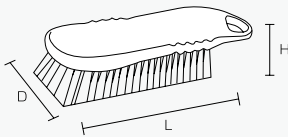

HPM L Magnetic Handy Brush

Product code

Red	57042
Yellow	57043
Green	57044
Blue	57045

Specification

Bristle diameter (mm)	0.6
External dimensions (mm) (L x D x H)	190 x 50 x 50
Bristle length (mm)	30
Upper-temperature limit	120°C
Weight	165g
Material	Main body/ Polypropylene Bristle/Polyester