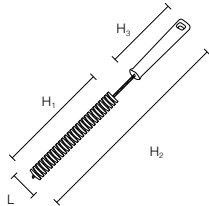

Specification	
Bristle diameter	0.2
External dimensions (mm) (L × H₁ × H₂)	15 × 150 × 300 ※ H₃ = 120
Bristle length (mm)	φ 15
Weight	55g
Material	Bristle/Polyester Core wire/Stainless steel Grip/ABS

For appliance cleaning