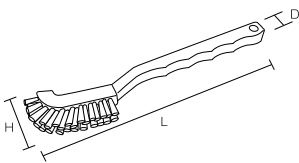

HP Heat-Resistant Utility Brush

Product code	
Blue	54130
Specification	
Bristle diameter (mm)	0.3
External dimensions (mm) (L x D x H)	210 x 13 x 40
Bristle length (mm)	15
Upper-temperature limit	200°C
Weight	30g

For appliance cleaning