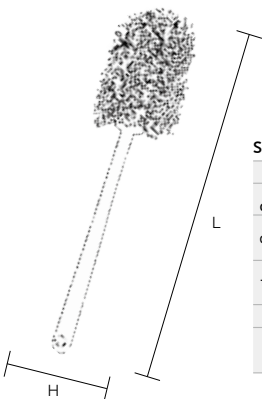

Specification

Diameter	φ 70	φ 80	φ 90	φ 100
Bristle diameter (mm)	0.4			
External dimensions (mm) (L x H)	390 x 70	395 x 80	400 x 90	405 x 100
Upper-temperature limit	120°C			
Weight	185g	190g	195g	200g
Material	Main body/Polypropylene Bristle/Polyester			