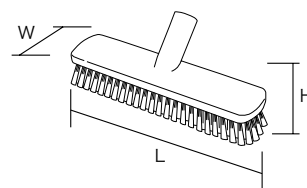

For floor cleaning

HP Italian Broom

Approx. 1,330 mm

Product code

Type	Long handle	
	Soft (0.4)	Hard (0.6)
Bristle type (Bristle diameter mm)		
Red	54182	54222
Yellow	54183	54223
Green	54184	54224
Blue	54185	54225

Specification

Type	Long handle	
	Soft (0.4)	Hard (0.6)
Bristle type (Bristle diameter mm)		
External dimensions (mm) (L x H)	1330 x 300	
Bristle length (mm)	90	
Upper-temperature limit	120°C	
Weight	490g	530g
Material	Head/Polypropylene Grip/Polypropylene Bristle/Polyester Handle/Aluminum	

※ For the new type of grip, HP Aluminum Grip/Pin (see page 27) can be attached.

For floor cleaning

HP Spare Italian Broom

Product code

Bristle type (Bristle diameter mm)	Soft (0.4)	Hard (0.6)
Red	54187	54227
Yellow	54188	54228
Green	54189	54229
Blue	54190	54230

The attached comb can be used to scrape off residue from the broom.

Pin type Interchangeable heads

Specification

Type	Long handle	
	Soft (0.4)	Hard (0.6)
Bristle type (Bristle diameter mm)		
External dimensions (mm) (L x H)	170 x 300	
Bristle length (mm)	90	
Upper-temperature limit	120°C	
Weight	170g	215g
Material	Head/Polypropylene Bristle/Polyester	

For floor cleaning

HP 20cm-Wide Deck Brush Head

※ The HP Aluminum Handle is sold separately. The HP Aluminum Handle (introduced on page 27) can be attached to these products.

Product code

White	54406
Red	54407
Yellow	54408
Green	54409
Blue	54410

Specification

Bristle type (Bristle diameter (mm))	Hard (0.6)
External dimensions (L x W x H)	200 x 110 x 130
Bristle length (mm)	40
Upper-temperature limit	120°C
Weight	300g
Material	Main body/ Polypropylene Bristle/Polyester

※ The HP Deck Brush Head were discontinued. The replacement is HP 20cm-Wide Deck Brush Head (Page 26).

For floor cleaning

HP 30cm-Wide Deck Brush Head