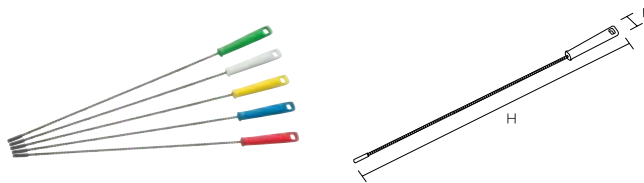

HP Joint Pipe Cleaner Rod (Grip)

Product code

Size (mm)	150	400	600	1,000
White	55721	55701	55706	55711
Red	55722	55702	55707	55712
Yellow	55723	55703	55708	55713
Green	55724	55704	55709	55714
Blue	55725	55705	55710	55715

Specification

Size (mm)	150	400	600	1,000
External dimensions (mm) (L x H)	22 x 150	22 x 400	22 x 600	22 x 1,000
Nut size (mm)	8			
Upper-temperature limit	120°C			
Weight	50g	75g	100g	150g
Material	Core wire/Stainless steel Grip/ABS			

For appliance cleaning