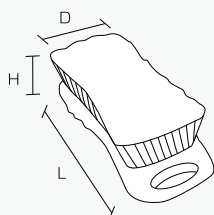

HPM M Magnetic Handy Brush

Product code

Red	57177
Yellow	57178
Green	57179
Blue	57180

Specification

Bristle diameter (mm)	0.6
External dimensions (mm) (L x D x H)	170 x 55 x 45
Bristle length (mm)	30
Weight	135g
Material	Main body/ Polypropylene Bristle/Polyester

For appliance cleaning