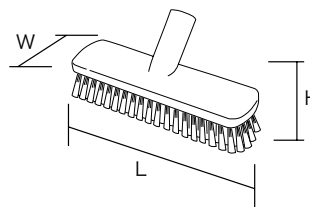

Specification

Diameter	φ 20	φ 35	φ 40	φ 50	φ 60
Bristle diameter (mm)	0.6				
External dimensions (mm) (L × H ₁ × H ₂)	※ × 120 × 500 mm ※ The dimension L varies depending on the bristle length described in the column on the right. ※ H ₂ = 120 mm				
Bristle length (mm)	20	35	40	50	60
Upper-temperature limit	120°C				
Weight	70g	80g	90g	95g	100g
Material	Bristle/Polyester Core wire/Stainless steel Grip/ABS				

Specification

Bristle diameter (mm)	0.6
External dimensions (mm) (L x W x H)	230 x 35 x 170
Bristle length (mm)	75
Upper-temperature limit	120°C
Weight	285g
Material	Main body/ Polypropylene Bristle/Polyester

Joint connection

HPM Magnetic 20cm · 30cm-Wide Deck Brush Head

※ The HP Aluminum Handle (introduced on page 27) can be attached to these products.

Product code

	20cm	30cm
Red	57782	57787
Yellow	57783	57788
Green	57784	57789
Blue	57785	57790

Specification

Bristle diameter (mm)	20cm	30cm
		0.6
External dimensions (mm) (L x W x H)	200 x 110 x 130	300 x 110 x 130
Bristle length (mm)	40	
Upper-temperature limit	120°C	
Weight	310g	415g
Material	Main body/Polypropylene Bristle/Polyester	