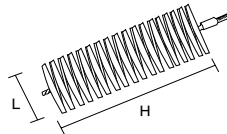

HPM Magnetic Joint Pipe Cleaner Head