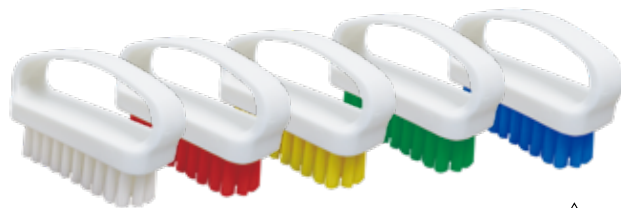

HP Nail Brush

Product code

White	54301
Red	54302
Yellow	54303
Green	54304
Blue	54305

Specification

Bristle diameter (mm)	0.2
External dimensions (mm) (L × D × H)	80 × 30 × 50
Bristle length (mm)	18
Upper-temperature limit	120°C
Weight	45g
Material	Main body/ Polypropylene Bristle/Polyester

※ The "HP New Nail Brush," which was previously sold, has the same specifications as the "HP S Handy Brush Soft". Therefore, please order a "Soft Type of HP S Handy Brush" if you want a "HP New Nail Brush".

For appliance cleaning