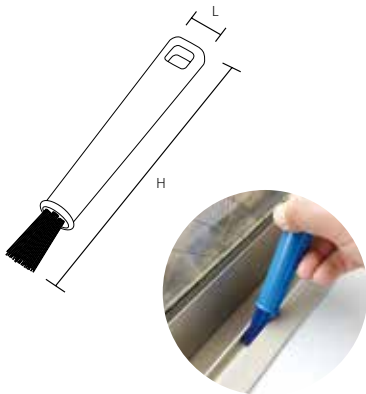

For appliance cleaning

HP Pen Brush

Product code

Red	54132
Yellow	54133
Green	54134
Blue	54135

Specification

Bristle diameter (mm)	0.4
External dimensions (mm) (L x H)	22 x 155
Bristle length (mm)	30
Weight	40g
Material	Main body/ABS Bristle/Polyester