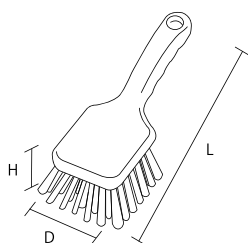

Usage example

For appliance cleaning

HPM Vacuum Cleaner Nozzle Magnetic Slim Brush

Product code

Red	57182
Yellow	57183
Green	57184
Blue	57185

Specification

Bristle diameter (mm)	0.6
External dimensions (mm) (W x H)	70x110x100 Nozzle body insertion diameter Inner diameter 28 mm Outer diameter 33 mm
Bristle length (mm)	40
Weight	65g
Material	Main body/ Polypropylene Bristle/Polyester

For appliance cleaning

HPM Magnetic Short Handled Brush

Product code

Red	57082
Yellow	57083
Green	57084
Blue	57085

Specification

Bristle diameter (mm)	0.6
External dimensions (mm) (L x D x H)	215 x 75 x 55
Bristle length (mm)	33
Upper-temperature limit	120°C
Weight	225g
Material	Main body/ Polypropylene Bristle/Polyester