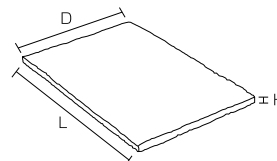

HP Nonwoven Fabric Cleaner, 5-pack (red/blue)

Product code	
Red	59007
Blue	59010

Specification	
External dimensions (mm) (L x D x H)	230 x 150 x 5
Weight	20g
Material	Polyester non-woven fabric

※ This product is sold in the unit of five pieces per set.