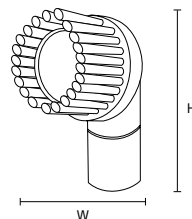

Specification						
Size (mm)	φ 10	φ 20	φ 35	φ 40	φ 50	φ 60
Bristle diameter (mm)	0.2		0.4			
External dimensions (mm) (L×H ₁ ×H ₂)	※ × 120 × 500 mm ※ The dimension L varies depending on the bristle length described in the column on the right. ※ H ₃ = 120 mm					
Bristle length (mm)	φ 10	φ 20	φ 35	φ 40	φ 50	φ 60
Upper-temperature limit	120°C					
Weight	75g	75g	80g	80g	85g	90g
Material	Bristle/Polyester	Core wire/Stainless steel	Grip/ABS			

For appliance cleaning

HP Vacuum Cleaner Nozzle Brush

Product code	
White	55806
Red	55807
Yellow	55808
Green	55809
Blue	55810

Specification	
Bristle diameter (mm)	0.4
External dimensions (mm) (W x H)	70 x 145 Nozzle body insertion diameter Inner diameter 45 mm Outer diameter 49 mm
Bristle length (mm)	40
Weight	75g
Material	Main body/ Polypropylene Bristle/Polyester

Usage example

For appliance cleaning

HP Slim Vacuum Cleaner Nozzle Brush

Product code	
White	55811
Red	55812
Yellow	55813
Green	55814
Blue	55815

Specification	
Bristle diameter (mm)	0.4
External dimensions (mm) (W x H)	70x110x100 Nozzle body insertion diameter Inner diameter 28 mm Outer diameter 33 mm
Bristle length (mm)	40
Weight	65g
Material	Main body/ Polypropylene Bristle/Polyester