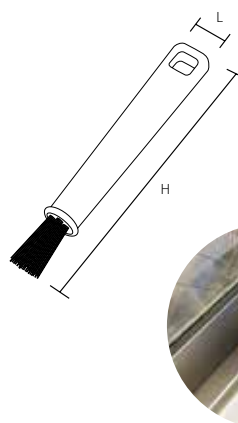

For appliance cleaning

HPM Magnetic Short Handled Brush

Product code

Red	57082
Yellow	57083
Green	57084
Blue	57085

Specification

Bristle diameter (mm)	0.6
External dimensions (mm) (L x D x H)	215 x 75 x 55
Bristle length (mm)	33
Upper-temperature limit	120°C
Weight	225g
Material	Main body/ Polypropylene Bristle/Polyester

For appliance cleaning

HPM Magnetic Pen Brush

Product code

Red	57107
Yellow	57108
Green	57109
Blue	57110

Specification

Bristle diameter (mm)	0.6
External dimensions (mm) (L x H)	22 x 155
Bristle length (mm)	30
Upper-temperature limit	120°C
Weight	30g
Material	Main body/ABS Bristle/Polyester