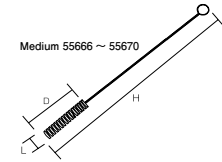

Specification			
Size	Small	Medium	Large
Bristle diameter (mm)	0.1	0.2	
External dimensions (mm) (L × H, D)	φ5×200, 20	φ10×200, 50	φ20×200, 50
Bristle length (mm)	φ 5	φ 10	φ 20
Upper-temperature limit	120°C		
Weight	1g	3g	5g
Material	Core wire/Stainless steel Bristle/Polyester		

※ As the brush sizes are small and unstable, they may differ from the external dimensions described above.

For appliance cleaning