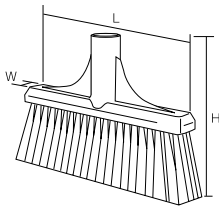

For floor cleaning

HP Broom Head

※ The HP Aluminum Handle is sold separately. The HP Aluminum Handle (introduced on page 27) can be attached to these products.

Product code

Bristle type (Bristle diameter mm)	Soft (0.4)	Hard (0.6)
White	55030	55035
Red	55031	55036
Yellow	55032	55037
Green	55033	55038
Blue	55034	55039

Specification

Bristle type (Bristle diameter mm)	Soft (0.4)	Hard (0.6)
External dimensions (mm) (L x W x H)	230 x 35 x 170	
Bristle length (mm)	75	
Upper-temperature limit	120°C	
Weight	330g	
Material	Main body/Polypropylene Bristle/Polyester	

For floor cleaning

HP Grip for aluminum

Product code

White	54446
Red	54447
Yellow	54448
Green	54449
Blue	54450

Specification

External dimensions (mm) (φ x H)	31 x 190
Upper-temperature limit	120°C
Weight	45g
Material	Polypropylene

For floor cleaning

HP Aluminum Handle

For Deck Brush Heads, Broom Heads, Integrated Squeegee, Draining Dryer Heads, and Bottle Brush Heads

Usage example

The HP Aluminum handle can be shared among deck brushes, brooms, draining dryers and bottle brushes. As this handle is interchangeable, it is more economical than the handles integrated with a broom. Our long years of experience are summed up in the easy-to-grasp design and reasonable length which puts less burden on the body.

Product code

Size (mm)	1500	1200	1000	600	400	200
White	55011	55020	54096	54101	54106	54111
Red	55012	55021	54097	54102	54107	54112
Yellow	55013	55022	54098	54103	54108	54113
Green	55014	55023	54099	54104	54109	54114
Blue	55015	55024	54100	54105	54110	54115

Specification

Size (mm)	1500	1200	1000	600	400	200
External dimensions (mm) (φ x H)	31 x 1570	31 x 1270	31 x 1080	31 x 670	31 x 475	31 x 255
Upper-temperature limit	100°C					
Weight	380g	320g	280g	200g	150g	100g
Material	Handle/Aluminum Screw/POM Grip/Polypropylene