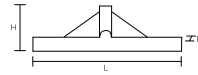

Specification

Size	25	40	50	60
External dimensions(mm) (L x D x H)	250x150x26	400x150x26	500x150x26	600x150x26
Upper-temperature limit	100°C			
Weight	180g	220g	260g	310g
Material	PP/PE/Rubber sponge			

※ HP Aluminum Grip/Pin (see page 27) can be attached.
※ "Rubber : Green" will be discontinued at the end of 2023 due to manufacturer reasons, so it will be discontinued as soon as stock runs out.

For floor cleaning