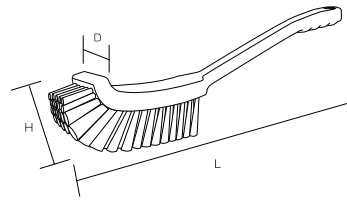

HP Carwash Brush

Product code	
White	55826
Red	55827
Yellow	55828
Green	55829
Blue	55830

Specification	
Bristle diameter (mm)	0.4
External dimensions (mm) (L x D x H)	460 x 45 x 100
Bristle length (mm)	53
Upper-temperature limit	120°C
Weight	250g
Material	Main body/ Polypropylene Bristle/Polyester

For appliance cleaning