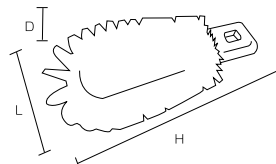

Specification	
Bristle diameter (mm)	0.4
External dimensions (mm) (L × D × H)	70 × 40 × 180
Upper-temperature limit	120°C
Weight	65g
Material	Main body/ Polypropylene Core wire/Stainless steel Bristle/Polyester

※ The "HP New Nail Brush" which was previously sold has the same specifications as the "HP S Handy Brush Soft". Therefore, please order a "Soft Type of HP S Handy Brush" if you want an "HP New Nail Brush".