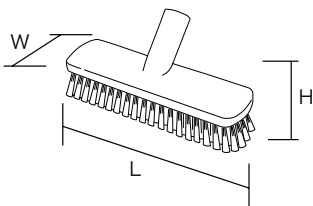

For floor cleaning

HP Italian Broom

Approx. 1,330 mm

Product code

Type	Long handle	
	Soft (0.4)	Hard (0.6)
Bristle type (Bristle diameter mm)		
Red	54182	54222
Yellow	54183	54223
Green	54184	54224
Blue	54185	54225

Specification

Type	Long handle	
	Soft (0.4)	Hard (0.6)
Bristle type (Bristle diameter mm)		
External dimensions (mm) (L x H)	1330 x 300	
Bristle length (mm)	90	
Upper-temperature limit	120°C	
Weight	490g	530g
Material	Head/Polypropylene Grip/Polypropylene Bristle/Polyester Handle/Aluminum	

※ For the new type of grip, HP Aluminum Grip/Pin (see page 27) can be attached.

For floor cleaning

HP Spare Italian Broom

Product code

Bristle type (Bristle diameter mm)	Soft (0.4)	Hard (0.6)
Red	54187	54227
Yellow	54188	54228
Green	54189	54229
Blue	54190	54230

The attached comb can be used to scrape off residue from the broom.

Pin type Interchangeable heads

Specification

Type	Long handle	
	Soft (0.4)	Hard (0.6)
Bristle type (Bristle diameter mm)		
External dimensions (mm) (L x H)	170 x 300	
Bristle length (mm)	90	
Upper-temperature limit	120°C	
Weight	170g	215g
Material	Head/Polypropylene Bristle/Polyester	

For floor cleaning

HP 20cm-Wide Deck Brush Head

※ The HP Aluminum Handle is sold separately. The HP Aluminum Handle (introduced on page 27) can be attached to these products.

Product code

White	54406
Red	54407
Yellow	54408
Green	54409
Blue	54410

Specification

Bristle type (Bristle diameter (mm))	Hard (0.6)
External dimensions (L x W x H)	200 x 110 x 130
Bristle length (mm)	40
Upper-temperature limit	120°C
Weight	300g
Material	Main body/ Polypropylene Bristle/Polyester

※ The HP Deck Brush Head were discontinued. The replacement is HP 20cm-Wide Deck Brush Head (Page 26).

For floor cleaning

HP 30cm-Wide Deck Brush Head