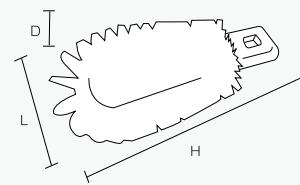

Specification

Bristle diameter (mm)	0.6
External dimensions (mm) (L x D x H)	190 x 50 x 50
Bristle length (mm)	30
Upper-temperature limit	120°C
Weight	165g
Material	Main body/ Polypropylene Bristle/Polyester

Specification

Bristle diameter (mm)	0.6
External dimensions (mm) (L x D x H)	170 x 55 x 45
Bristle length (mm)	30
Weight	135g
Material	Main body/ Polypropylene Bristle/Polyester

For appliance cleaning

HPM Magnetic Scrubber