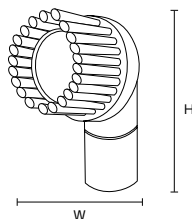

Specification

Bristle diameter (mm)	0.6
External dimensions (mm) (L x D x H)	190 x 50 x 50
Bristle length (mm)	30
Upper-temperature limit	120°C
Weight	165g
Material	Main body/ Polypropylene Bristle/Polyester

For appliance cleaning

HPM Magnetic Square Handy Brush

Product code

Red	57077
Yellow	57078
Green	57079
Blue	57080

Specification

Bristle diameter (mm)	0.6
External dimensions (mm) (L x D x H)	150 x 100 x 90
Bristle length (mm)	30
Upper-temperature limit	120°C
Weight	250g
Material	Main body/ Polypropylene Bristle/Polyester

For appliance cleaning

HPM Vacuum Cleaner Nozzle Magnetic Brush

Product code

Red	57172
Yellow	57173
Green	57174
Blue	57175

Specification

Bristle diameter (mm)	0.6
External dimensions (mm) (W x H)	70 x 145 Nozzle body insertion diameter Inner diameter 45 mm Outer diameter 49 mm
Bristle length (mm)	40
Weight	75g
Material	Main body/ Polypropylene Bristle/Polyester

Usage example

For appliance cleaning

HPM Vacuum Cleaner Nozzle Magnetic Slim Brush

Product code

Red	57182
Yellow	57183
Green	57184
Blue	57185

Specification

Bristle diameter (mm)	0.6
External dimensions (mm) (W x H)	70x110x100 Nozzle body insertion diameter Inner diameter 28 mm Outer diameter 33 mm
Bristle length (mm)	40
Weight	65g
Material	Main body/ Polypropylene Bristle/Polyester