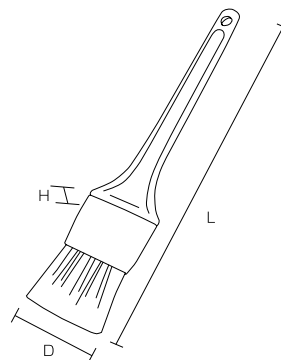

Size	Small	Medium	Large
Bristle diameter (mm)	0.1		
External dimensions (mm) (L x D x H)	240x30x9	240x45x9	240x60x9
Bristle length (mm)	45		
Upper-temperature limit	120°C		
Weight	25g	35g	45g
Material	Main body/ABS Bristle/Polyester		