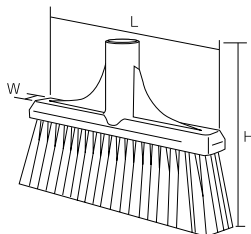

For floor cleaning

HPM Universal Magnetic Broom

Product code

Wide type	Main body		Spare	
	30cm	45cm	30cm	45cm
Red	57202	57207	57212	57217
Yellow	57203	57208	57213	57218
Green	57204	57209	57214	57219
Blue	57205	57210	57215	57220

Specification

Wide type (cm)	Main body		Spare	
	30	45	30	45
Bristle diameter (mm)	0.6			
External dimensions (mm) (L x D x H)	300 x 30 x 1370	450 x 30 x 1370	300 x 14 x 87	450 x 14 x 87
Bristle length (mm)	40			
Upper-temperature limit	120°C			
Weight	465g	540g	120g	195g
Material	Head/Polypropylene Joint/Stainless steel Bristle/Polyester Handle/Aluminum Grip/Polypropylene		Head/Polypropylene Bristle/Polyester	

For floor cleaning

HPM Italian Magnetic Broom

Product code

	Long handle	Spare
Red	57222	57237
Yellow	57223	57238
Green	57224	57239
Blue	57225	57240

Specification

External dimensions (mm) (L x H)	Long handle	Spare	
		1330 x 300	170 x 300
Bristle diameter (mm)	0.6		
Bristle length (mm)	90		
Upper-temperature limit	120°C		
Weight	565g	245g	
Material	Head/Polypropylene Grip/Polypropylene Bristle/Polyester Handle/Aluminum	Head/Polypropylene Bristle/Polyester	

NEW

For floor cleaning

For floor cleaning

HPM Magnetic Broom Head

※ The HP Aluminum Handle (introduced on page 27) can be attached to these products.

Product code

Red	57242
Yellow	57243
Green	57244
Blue	57245

Specification

Bristle diameter (mm)	0.6
External dimensions (mm) (L x W x H)	230 x 35 x 170
Bristle length (mm)	75
Upper-temperature limit	120°C
Weight	285g
Material	Main body/ Polypropylene Bristle/Polyester

HPM Magnetic 20cm · 30cm-Wide Deck Brush Head

※ The HP Aluminum Handle (introduced on page 27) can be attached to these products.

Product code

	20cm	30cm
Red	57782	57787
Yellow	57783	57788
Green	57784	57789
Blue	57785	57790

Specification