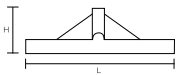

For floor cleaning

HP Integrated Squeegee

Product code

Red	53897
Yellow	53898
Green	53899
Blue	53900

Specification

External dimensions (mm) (L x W)	450 x 60
Upper-temperature limit	100°C
Weight	290g
Material	PP · Elastmer

※ HP Aluminum Grip/Pin (see page 27) can be attached.

For floor cleaning