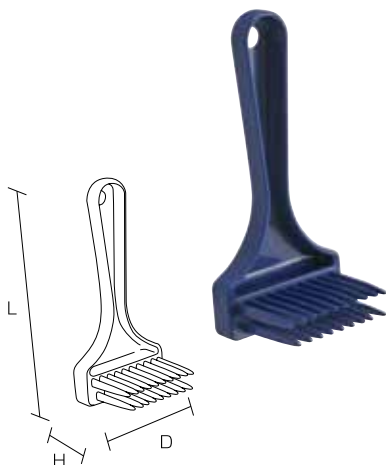

For appliance cleaning

HP Tile Brush

※ HP Aluminum handle cannot be connected.

Product code

Red	54307
Blue	54310

Specification

Bristle diameter (mm)	0.6
External dimensions (mm) (L × D × H)	150 × 20 × 540
Bristle length (mm)	40
Upper-temperature limit	120°C
Weight	190g
Material	Head/Polypropylene Bristle/Polyester Handle/Aluminum Grip/Polyethylene

For appliance cleaning

HP Maintenance Brush

Product code

Blue	11232
------	-------

Specification

External dimensions (mm) (L × D × H)	150 × 70 × 55
comb length (mm)	40
Weight	30g
Material	Main body/ Polypropylene