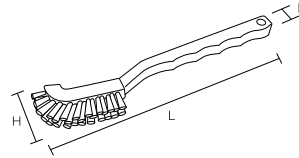

HP Utility Brush ○●●●●

Usage example

These brushes remove stains even in inaccessible by hand, narrow and difficult-to-wash spaces, as well as sweeping up the dirt accumulated in the corners of machines. As these brushes are available in two types, Medium and Hard, you can select either one depending on the dust type. Their special toothbrush-shaped design enables reaching to the ends, making them suitable for various applications.

Product code

Bristle type	Medium	Hard
White	55065	55075
Red	55066	55076
Yellow	55067	55077
Green	55068	55078
Blue	55069	55079

Specification

Bristle type	Medium	Hard
Bristle diameter (mm)	0.4	0.6
External dimensions (mm) (L × D × H)	210 × 13 × 40	
Bristle length (mm)	15	
Upper-temperature limit	120°C	
Weight	30g	
Material	Main body/Polypropylene Bristle/Polyester	

For appliance cleaning