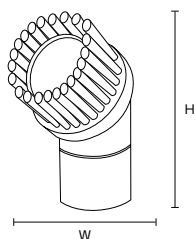

Specification

Bristle diameter (mm)	0.6
External dimensions (mm) (L x D x H)	120 x 45 x 40
Bristle length (mm)	20
Upper-temperature limit	120°C
Weight	110g
Material	Main body/ Polypropylene Bristle/Polyester

For appliance cleaning

HPM Magnetic Square Handy Brush

Product code

Red	57077
Yellow	57078
Green	57079
Blue	57080

Specification

Bristle diameter (mm)	0.6
External dimensions (mm) (L x D x H)	150 x 100 x 90
Bristle length (mm)	30
Upper-temperature limit	120°C
Weight	250g
Material	Main body/ Polypropylene Bristle/Polyester

For appliance cleaning

HPM Magnetic Short Handled Brush

Product code

Red	57082
Yellow	57083
Green	57084
Blue	57085

Specification

Bristle diameter (mm)	0.6
External dimensions (mm) (L x D x H)	215 x 75 x 55
Bristle length (mm)	33
Upper-temperature limit	120°C
Weight	225g
Material	Main body/ Polypropylene Bristle/Polyester

Usage example

For appliance cleaning

HPM Vacuum Cleaner Nozzle Magnetic Brush ● ● ● ●

Product code

Red	57172
Yellow	57173
Green	57174
Blue	57175

Specification

Bristle diameter (mm)	0.6
External dimensions (mm) (W × H)	70 × 145 Nozzle body insertion diameter Inner diameter 45 mm Outer diameter 49 mm
Bristle length (mm)	40
Weight	75g
Material	Main body/ Polypropylene Bristle/Polyester