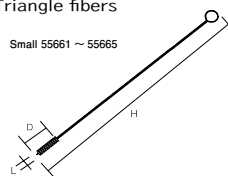

For appliance cleaning

HP Integrated Bottle Brush

Product code

Diameter	φ 70	φ 80	φ 90	φ 100
White	54201	54206	54211	54216
Red	54202	54207	54212	54217
Yellow	54203	54208	54213	54218
Green	54204	54209	54214	54219
Blue	54205	54210	54215	54220

Specification

Diameter	φ 70	φ 80	φ 90	φ 100
Bristle diameter (mm)	0.4			
External dimensions (mm) (L × H)	390 × 70	395 × 80	400 × 90	405 × 100
Upper-temperature limit	120°C			
Weight	185g	190g	195g	200g
Material	Main body/Polypropylene Bristle/Polyester			

For appliance cleaning

HP Drainpipe Cleaner

With soft core wire!
Ideal for cleaning hard-to-reach curved areas!

Product code

Blue	55625

Specification

Bristle diameter (mm)	0.4
External dimensions (mm) (L × H₁ × H₂)	30 × 130 × 600mm ※ H₂=120mm
Bristle length (mm)	30 × 3mm
Weight	55g
Material	Bristle/Polyester Core wire/Stainless steel Grip/Polypropylene

For appliance cleaning

HP Bottle Brush Head

We increased size variations based on requests from customers!

Images of respective sizes

Product code

Diameter	φ 50	φ 60	φ 70	φ 80	φ 90	φ 100	φ 110	φ 120	φ 130
White	55186	55191	55196	55206	55211	55216	55221	55226	55231
Red	55187	55192	55197	55207	55212	55217	55222	55227	55232
Yellow	55188	55193	55198	55208	55213	55218	55223	55228	55233
Green	55189	55194	55199	55209	55214	55219	55224	55229	55234
Blue	55190	55195	55200	55210	55215	55220	55225	55230	55235

Specification

Diameter	φ 50	φ 60	φ 70	φ 80	φ 90	φ 100	φ 110	φ 120	φ 130
Bristle diameter	0.4mm								
External dimensions (H × L)	50 × 170mm	60 × 180mm	70 × 185mm	80 × 190mm	90 × 195mm	100 × 200mm	110 × 205mm	120 × 210mm	130 × 215mm
Upper-temperature limit	120°C								
Weight	100g	110g	120g	130g	140g	155g	170g	175g	180g
Material	Main body/Polypropylene Bristle/Polyester								

The HP Aluminum Handle (introduced on page 26) can be attached to these products.

For appliance cleaning