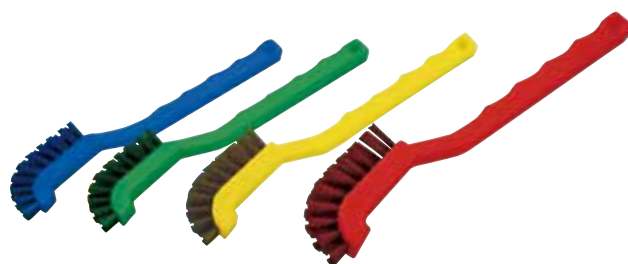

HPM Magnetic Utility Brush ● ● ● ●

Product code

Red	57102
Yellow	57103
Green	57104
Blue	57105

Specification

Bristle diameter (mm)	0.6
External dimensions (mm) (L × D × H)	210 × 13 × 40
Bristle length (mm)	15
Upper-temperature limit	120°C
Weight	20g
Material	Main body/ Polypropylene Bristle/Polyester