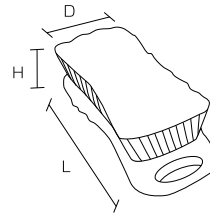

Specification

Diameter	φ 20	φ 35	φ 40	φ 50	φ 60
Bristle diameter (mm)	0.6				
External dimensions (mm) (L × H ₁ × H ₂)	※ × 120 × 500 mm ※ The dimension L varies depending on the bristle length described in the column on the right. ※ H ₃ = 120 mm				
Bristle length (mm)	20	35	40	50	60
Upper-temperature limit	120°C				
Weight	70g	80g	90g	95g	100g
Material	Bristle/Polyester Core wire/Stainless steel Grip/Polypropylene				

Specification

Diameter	φ 20	φ 35	φ 40	φ 50	φ 60
Bristle diameter (mm)	0.6				
External dimensions (mm) (L × H)	** × 120 mm ※ The dimension L varies depending on the bristle length described in the column on the right. ※ H ₂ = 120 mm				
Bristle length (mm)	20	35	40	50	60
Upper-temperature limit	120°C				
Weight	20g	30g	35g	40g	45g
Material	Bristle/Polyester Core wire/Stainless steel				

Usage example

The easy-to-grasp grip accurately transmits the stress applied to remove stains as well as reduces the burden on the body.

Specification	Soft	Hard
Bristle type	Soft	Hard
Bristle diameter (mm)	0.4	0.6
External dimensions (mm) (L × D × H)	190 × 50 × 50	
Bristle length (mm)	35	30
Upper-temperature limit	120°C	
Weight	155g	
Material	Main body/Polypropylene Bristle/Polyester	

For appliance cleaning

HP M Handy Brush (Hard)

Product code	
White	56601
Red	56602
Yellow	56603
Green	56604
Blue	56605

Usage example

Specification	
Bristle diameter (mm)	0.6
External dimensions (mm) (L × D × H)	170 × 55 × 45
Bristle length (mm)	30
Weight	125g
Material	Main body/ Polypropylene Bristle/Polyester