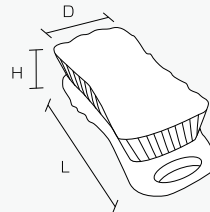

Product code

Red	57042
Yellow	57043
Green	57044
Blue	57045

Specification

Bristle diameter (mm)	0.6
External dimensions (mm) (L x D x H)	190 x 50 x 50
Bristle length (mm)	30
Upper-temperature limit	120°C
Weight	165g
Material	Main body/ Polypropylene Bristle/Polyester

Specification

Bristle diameter (mm)	0.6
External dimensions (mm) (L x D x H)	120 x 45 x 40
Bristle length (mm)	20
Upper-temperature limit	120°C
Weight	110g
Material	Main body/ Polypropylene Bristle/Polyester

Usage example

For appliance cleaning

HPM M Magnetic Handy Brush

Product code

Red	57177
Yellow	57178
Green	57179
Blue	57180

Specification

Bristle diameter (mm)	0.6
External dimensions (mm) (L x D x H)	170 x 55 x 45
Bristle length (mm)	30
Weight	135g
Material	Main body/ Polypropylene Bristle/Polyester