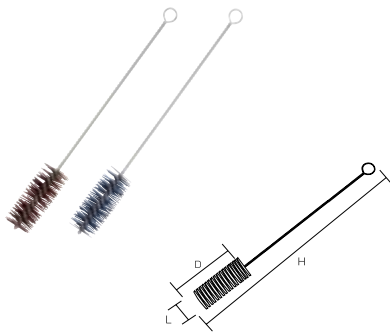

For appliance cleaning

HPM Magnetic Mini Pipe Brush (Large)

Product code	
Size	Large (φ 20)
Red	57632
Blue	57635

Specification	
Size	Large
Bristle diameter (mm)	0.6
External dimensions (mm) (L × H, D)	φ20×200, 50
Bristle length (mm)	φ 20
Upper-temperature limit	120°C
Weight	5g
Material	Core wire/ Stainless steel Bristle/Polyester

For floor cleaning