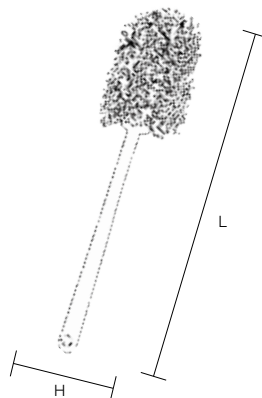

Specification

Bristle diameter (mm)	0.6
External dimensions (mm) (L x D x H)	120 x 45 x 40
Bristle length (mm)	20
Upper-temperature limit	120°C
Weight	110g
Material	Main body/ Polypropylene Bristle/Polyester

Specification

Diameter	φ 50	φ 60	φ 70	φ 80	φ 90	φ 100	φ 110	φ 120	φ 130
Bristle diameter (mm)	0.6								
External dimensions (mm) (L × H)	50 × 170	60 × 180	70 × 185	80 × 190	90 × 195	100 × 200	110 × 205	120 × 210	130 × 215
Upper-temperature limit	120°C								
Weight	110g	120g	130g	145g	150g	160g	170g	185g	200g
Material	Main body/Polypropylene Bristle/Polyester								

Specification

Diameter	φ 70	φ 80	φ 90	φ 100
Bristle diameter (mm)	0.6			
External dimensions (mm) (L × H)	390 × 70	395 × 80	400 × 90	405 × 100
Upper-temperature limit	120°C			
Weight	185g	190g	195g	200g
Material	Main body/Polypropylene Bristle/Polyester			

Specification

Diameter	φ 20	φ 35	φ 40	φ 50	φ 60
Bristle diameter (mm)	0.6				
External dimensions (mm) (L × H ₁ × H ₂)	※ × 120 × 500 mm ※ The dimension L varies depending on the bristle length described in the column on the right. ※ H ₃ = 120 mm				
Bristle length (mm)	20	35	40	50	60
Upper-temperature limit	120°C				
Weight	70g	80g	90g	95g	100g
Material	Bristle/Polyester Core wire/Stainless steel Grip/Polypropylene				