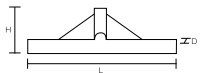

※ HP Aluminum Grip/Pin (see page 26) can be attached.

※ The green rubber head has gone out of production for manufacturer-related reasons. We have removed it from our lineup.

For floor cleaning