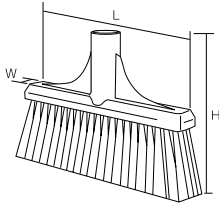

Product code

Bristle type (Bristle diameter mm)	Soft (0.4)	Hard (0.6)
White	55030	55035
Red	55031	55036
Yellow	55032	55037
Green	55033	55038
Blue	55034	55039

Specification

Bristle type (Bristle diameter mm)	Soft (0.4)	Hard (0.6)
External dimensions (mm) (L x W x H)	230 x 35 x 170	
Bristle length (mm)	75	
Upper-temperature limit	120°C	
Weight	330g	
Material	Main body/Polypropylene Bristle/Polyester	