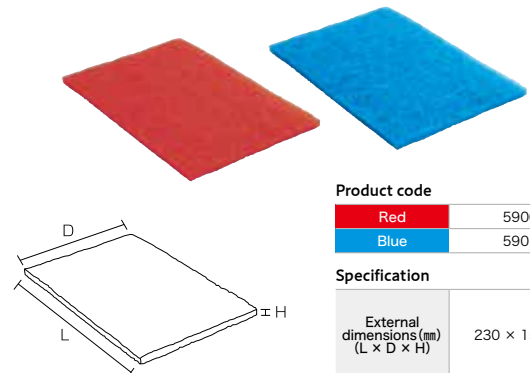

HP Nonwoven Fabric Cleaner, 5-pack (red/blue)

Product code

Red	59007
Blue	59010

Specification

External dimensions (mm) (L × D × H)	230 × 150 × 5
Weight	20g
Material	Polyester non-woven fabric

※ This product is sold in the unit of five pieces per set.