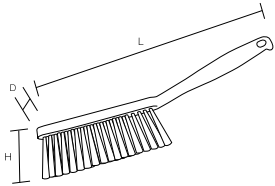

For appliance cleaning

HP Bakery Brush (Soft / Hard)