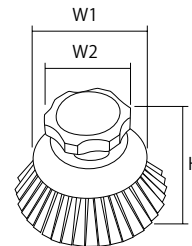

HPM Round Magnetic Handy Brush