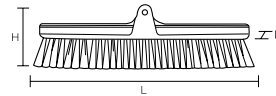

HP Spare Universal Broom

Product code

Size (cm)	30		45	
	Soft (0.2)	Hard (0.4)	Soft (0.2)	Hard (0.4)
White	55045	55115	55055	55165
Red	55046	55116	55056	55166
Yellow	55047	55117	55057	55167
Green	55048	55118	55058	55168
Blue	55049	55119	55059	55169

Specification

Size (cm)	30		45	
	Soft (0.2)	Hard (0.4)	Soft (0.2)	Hard (0.4)
External dimensions (mm) (L x D x H)	300 x 14 x 87		450 x 14 x 87	
Bristle length (mm)	40			
Upper-temperature limit	120°C			
Weight	95g		135g	
Material	Head/Polypropylene Bristle/Polyester			

※ HP Aluminum handle cannot be connected.