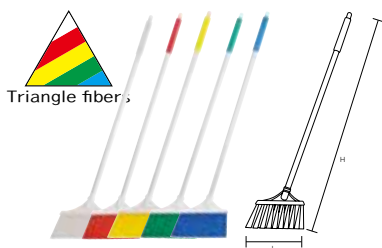

The attached comb can be used to scrape off residue from the broom.

Pin type Interchangeable heads

※ HP Aluminum handle cannot be connected.

For floor cleaning

HP One-Handed Broom

Product code

Bristle type	Soft	Hard
White	54271	54261
Red	54272	54262
Yellow	54273	54263
Green	54274	54264
Blue	54275	54265