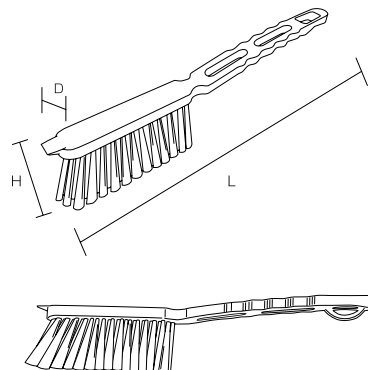

Usage example

For appliance cleaning

HPM Straight Handle Magnetic Brush

Product code

Red	57252
Yellow	57253
Green	57254
Blue	57255

Specification

Bristle diameter (mm)	0.6
External dimensions (mm) (L x D x H)	410 x 35 x 97
Bristle length	62
Upper-temperature limit	120°C
Weight	195g
Material	Main body/ Polypropylene Bristle/Polyester

For appliance cleaning

HPM Magnetic Long Handled Brush

Product code

Red	57002
Yellow	57003
Green	57004
Blue	57005

Specification

Bristle diameter (mm)	0.6
External dimensions (mm) (L x D x H)	435 x 45 x 70
Bristle length (mm)	40
Upper-temperature limit	120°C
Weight	250g
Material	Main body/ Polypropylene Bristle/Polyester