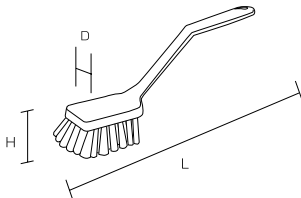

For appliance cleaning

HPM Magnetic Wide Dish Brush

Product code

Red	57022
Yellow	57023
Green	57024
Blue	57025

Specification

Bristle diameter (mm)	0.6
External dimensions (mm) (L x D x H)	290 x 45 x 40
Bristle length (mm)	20
Upper-temperature limit	120°C
Weight	85g
Material	Main body/ Polypropylene Bristle/Polyester

Usage example

For appliance cleaning

HPM Straight Handle Magnetic Brush

Product code

Red	57252
Yellow	57253
Green	57254
Blue	57255

Specification

Bristle diameter (mm)	0.6
External dimensions (mm) (L x D x H)	410 x 35 x 97
Bristle length	62
Upper-temperature limit	120°C
Weight	195g
Material	Main body/ Polypropylene Bristle/Polyester