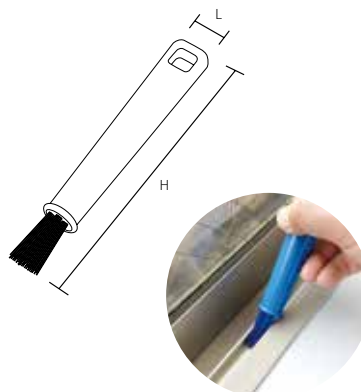

HP Pen Brush ●●●●●

Product code

Red	54132
Yellow	54133
Green	54134
Blue	54135

Specification

Bristle diameter (mm)	0.4
External dimensions (mm) (L × H)	22 × 155
Bristle length (mm)	30
Weight	40g
Material	Main body/ Polypropylene Bristle/Polyester