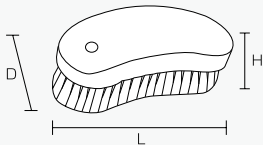

HPM S Magnetic Handy Brush

Product code

Red	57032
Yellow	57033
Green	57034
Blue	57035

Specification

Bristle diameter (mm)	0.6
External dimensions (mm) (L x D x H)	120 x 45 x 40
Bristle length (mm)	20
Upper-temperature limit	120°C
Weight	110g
Material	Main body/ Polypropylene Bristle/Polyester