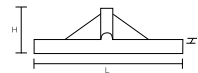

※ HP Aluminum Grip/Pin (see page 26) can be attached.

※ The green rubber head has gone out of production for manufacturer-related reasons. We have removed it from our lineup.

For floor cleaning