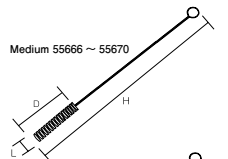

Medium 55666 ~ 55670