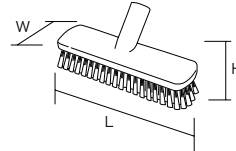

Product code

	20cm	30cm
White	54406	54411
Red	54407	54412
Yellow	54408	54413
Green	54409	54414
Blue	54410	54415

Specification

Bristle type (Bristle diameter mm)	20cm		30cm	
	Hard (0.6)			
External dimensions (L x W x H)	200 x 110 x 130		300 x 110 x 130	
Bristle length (mm)	40			
Upper-temperature limit	120°C			
Weight	300g		390g	
Material	Main body/Polypropylene Bristle/Polyester		Main body/Polypropylene Bristle/Polyester	

For floor cleaning