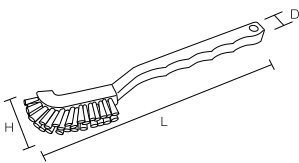

※ This product is sold in the unit of five pieces per set.

Heat-Resistant-series

Bristles made of a material which can resist up to 200°C are used

For appliance cleaning

HP Heat-Resistant Utility Brush

Product code	
Blue	54130
Specification	
Bristle diameter (mm)	0.3
External dimensions (mm) (L x D x H)	210 x 13 x 40
Bristle length (mm)	15
Upper-temperature limit	200°C
Weight	30g