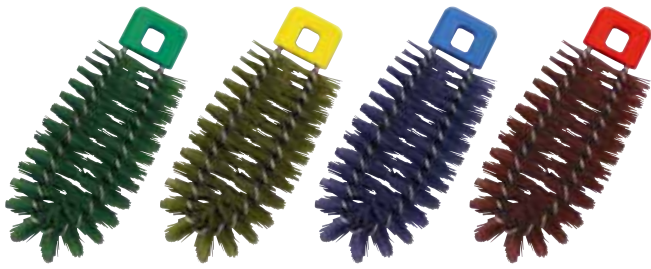

For appliance cleaning

HPM Magnetic Scrubber