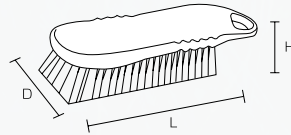

Product code

Red	57042
Yellow	57043
Green	57044
Blue	57045

Specification

Bristle diameter (mm)	0.6
External dimensions (mm) (L x D x H)	190 x 50 x 50
Bristle length (mm)	30
Upper-temperature limit	120°C
Weight	165g
Material	Main body/ Polypropylene Bristle/Polyester