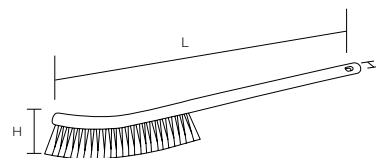

Specification

Bristle diameter (mm)	0.6
External dimensions (mm) (L x D x H)	120 x 45 x 40
Bristle length (mm)	20
Upper-temperature limit	120°C
Weight	110g
Material	Main body/ Polypropylene Bristle/Polyester

Usage example

For appliance cleaning

HPM Magnetic Wand Brush

Product code

Red	57092
Yellow	57093
Green	57094
Blue	57095

Specification

Bristle diameter (mm)	0.6
External dimensions (mm) (L x D x H)	600 x 12 x 80
Bristle length (mm)	55
Upper-temperature limit	120°C
Weight	160g
Material	Main body/ Polypropylene Bristle/Polyester

Specification

Diameter	φ 50	φ 60	φ 70	φ 80	φ 90	φ 100	φ 110	φ 120	φ 130
Bristle diameter (mm)	0.6								
External dimensions (mm) (L × H)	50 × 170	60 × 180	70 × 185	80 × 190	90 × 195	100 × 200	110 × 205	120 × 210	130 × 215
Upper-temperature limit	120°C								
Weight	110g	120g	130g	145g	150g	160g	170g	185g	200g
Material	Main body/Polypropylene Bristle/Polyester								