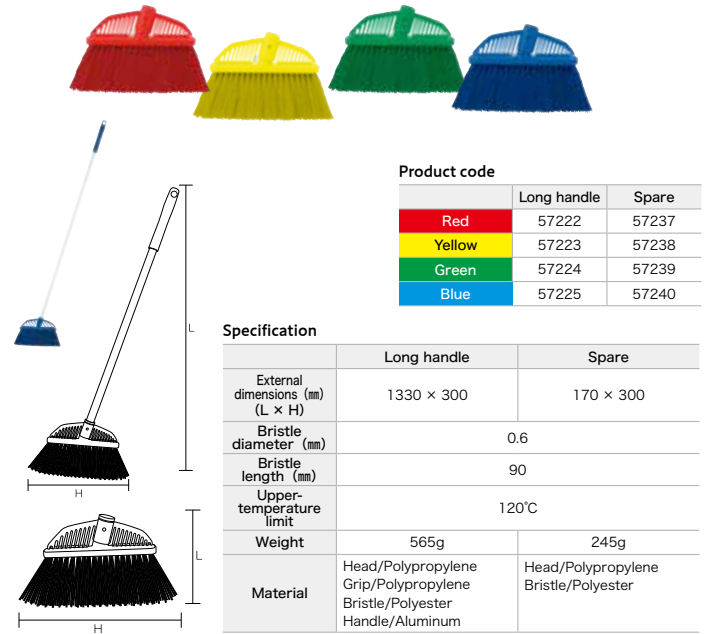

HPM Italian Magnetic Broom

Product code		
Color	Long handle	Spare
Red	57222	57237
Yellow	57223	57238
Green	57224	57239
Blue	57225	57240

External dimensions (mm) (L × H)	Specification	
	Long handle	Spare
1330 × 300	170 × 300	
Bristle diameter (mm)	0.6	
Bristle length (mm)	90	
Upper-temperature limit	120°C	
Weight	565g	245g
Material	Head/Polypropylene Grip/Polypropylene Bristle/Polyester Handle/Aluminum	Head/Polypropylene Bristle/Polyester

※ HP Aluminum handle cannot be connected.

For floor cleaning