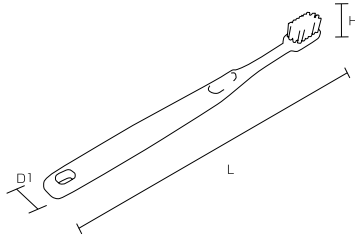

For appliance cleaning

HP Toothbrush-Type Brush (A 5-piece pack) ●●●●●

Usage example

※ This product is sold in sets (A 5-piece pack).

Product code

Red	57112
Yellow	57113
Green	57114
Blue	57115

Specification

Bristle diameter (mm)	0.2
External dimensions (mm) (L×D1×H)	165 × 11 × 13
Bristle length (mm)	8
Upper-temperature limit	120°C
Weight	7g
Material	Main body/ Polypropylene Bristle/Polyester

For appliance cleaning