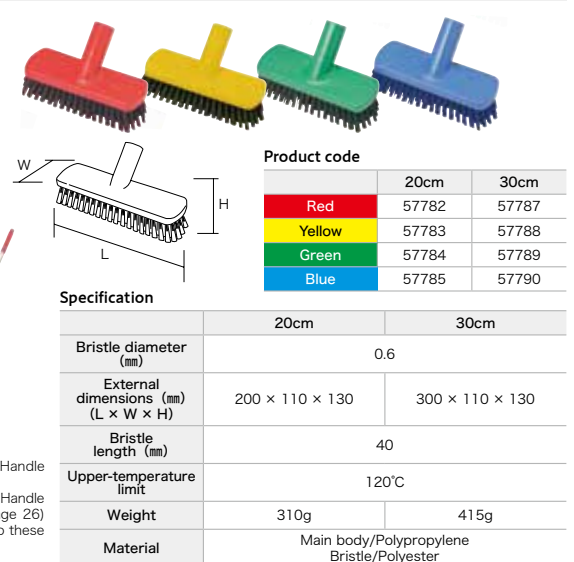

Pin type Interchangeable heads

Product code		
Color	Main body	Spare
Red	57262	57267
Blue	57265	57270

Specification		
	Main body	Spare
Bristle type (Bristle diameter mm)	0.6	
External dimensions (mm) (L × H)	210 × 870	210 × 150
Bristle length (mm)	85	
Upper-temperature limit	120°C	
Weight	230g	120g
Material	Head/Polypropylene Bristle/Polyester Handle/Aluminum Grip/Polyethylene	

For floor cleaning

HPM Italian Magnetic Broom

Product code		
Color	Long handle	Spare
Red	57222	57237
Yellow	57223	57238
Green	57224	57239
Blue	57225	57240

External dimensions (mm) (L × H)	Specification	
	Long handle	Spare
1330 × 300	170 × 300	
Bristle diameter (mm)	0.6	
Bristle length (mm)	90	
Upper-temperature limit	120°C	
Weight	565g	245g
Material	Head/Polypropylene Grip/Polypropylene Bristle/Polyester Handle/Aluminum	Head/Polypropylene Bristle/Polyester

※ HP Aluminum handle cannot be connected.

For floor cleaning

HPM Magnetic 20cm · 30cm-Wide Deck Brush Head

※ The HP Aluminum Handle is sold separately. The HP Aluminum Handle (introduced on page 26) can be attached to these products.

Product code		
Color	20cm	30cm
Red	57782	57787
Yellow	57783	57788
Green	57784	57789
Blue	57785	57790

Bristle diameter (mm)	Specification	
	20cm	30cm
0.6	0.6	
External dimensions (mm) (L × W × H)	200 × 110 × 130	300 × 110 × 130
Bristle length (mm)	40	
Upper-temperature limit	120°C	
Weight	310g	415g
Material	Main body/Polypropylene Bristle/Polyester	