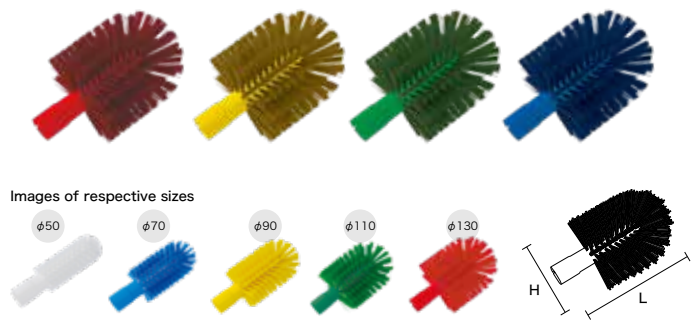

For appliance cleaning

HPM Magnetic Bottle Brush Head

Product code

Diameter	φ 50	φ 60	φ 70	φ 80	φ 90	φ 100	φ 110	φ 120	φ 130
Red	57047	57057	57062	57067	57117	57122	57127	57132	57137
Yellow	57048	57058	57063	57068	57118	57123	57128	57133	57138
Green	57049	57059	57064	57069	57119	57124	57129	57134	57139
Blue	57050	57060	57065	57070	57120	57125	57130	57135	57140

Specification

Diameter	φ 50	φ 60	φ 70	φ 80	φ 90	φ 100	φ 110	φ 120	φ 130
Bristle diameter (mm)	0.6								
External dimensions (mm) (L × H)	50 × 170	60 × 180	70 × 185	80 × 190	90 × 195	100 × 200	110 × 205	120 × 210	130 × 215
Upper-temperature limit	120°C								
Weight	110g	120g	130g	145g	150g	160g	170g	185g	200g
Material	Main body/Polypropylene Bristle/Polyester								

※ The HP Aluminum Handle (introduced on page 26) can be attached to these products.

For appliance cleaning