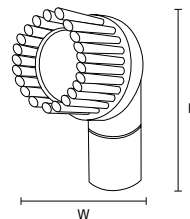

Specification

Diameter	φ 20	φ 35	φ 40	φ 50	φ 60
Bristle diameter (mm)	0.6				
External dimensions (mm) (L × H)	** × 120 mm ※ The dimension L varies depending on the bristle length described in the column on the right. ※ H ₂ = 120 mm				
Bristle length (mm)	20	35	40	50	60
Upper-temperature limit	120°C				
Weight	20g	30g	35g	40g	45g
Material	Bristle/Polyester Core wire/Stainless steel				

Specification

Bristle type (Bristle diameter (mm))	Hard (0.6)
External dimensions (mm) (L × D × H)	150 × 100 × 90
Bristle length (mm)	30
Upper-temperature limit	120°C
Weight	280g
Material	Main body/ Polypropylene Bristle/Polyester

Usage example

For appliance cleaning

HP Vacuum Cleaner Nozzle Brush

Product code

White	55806
Red	55807
Yellow	55808
Green	55809
Blue	55810

Specification

Bristle diameter (mm)	0.4
External dimensions (mm) (W × H)	70 × 145 Nozzle body insertion diameter Inner diameter 45 mm Outer diameter 49 mm
Bristle length (mm)	40
Weight	75g
Material	Main body/ Polypropylene Bristle/Polyester

Usage example

For appliance cleaning

HP Slim Vacuum Cleaner Nozzle Brush

Product code

White	55811
Red	55812
Yellow	55813
Green	55814
Blue	55815

Specification

Bristle diameter (mm)	0.4
External dimensions (mm) (W × H)	70 × 110 × 100 Nozzle body insertion diameter Inner diameter 28 mm Outer diameter 33 mm
Bristle length (mm)	40
Weight	65g
Material	Main body/ Polypropylene Bristle/Polyester