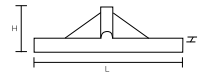

Specification

Size	25	40	50	60
External dimensions(mm) (L x H x D)	250×150×26	400×150×26	500×150×26	600×150×26
Upper-temperature limit	100°C			
Weight	180g	220g	260g	310g
Material	PP/PE/Rubber sponge			

※ HP Aluminum Grip/Pin (see page 26) can be attached.

※ The green rubber head has gone out of production for manufacturer-related reasons. We have removed it from our lineup.

For floor cleaning