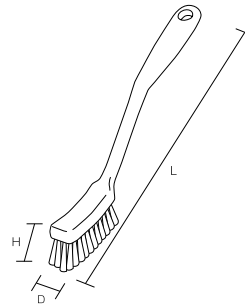

For appliance cleaning

HPM Magnetic Dish Brush Mini

Product code

Red	57007
Yellow	57008
Green	57009
Blue	57010

Specification

Bristle diameter (mm)	0.6
External dimensions (mm) (L x D x H)	200 x 30 x 33
Bristle length (mm)	22
Upper-temperature limit	120°C
Weight	50 g
Material	Main body/Polypropylene Bristle/Polyester

※ The specifications of this product are subject to minor changes.

For appliance cleaning

HPM Magnetic Slim Dish Brush

Product code

Red	57012
Yellow	57013
Green	57014
Blue	57015

Specification

Bristle diameter (mm)	0.6
External dimensions (mm) (L x D x H)	290 x 22 x 45
Bristle length (mm)	25
Upper-temperature limit	120°C
Weight	60g
Material	Main body/ Polypropylene Bristle/Polyester

For appliance cleaning

HPM Magnetic Wide Dish Brush

Product code

Red	57022
Yellow	57023
Green	57024
Blue	57025

Specification

Bristle diameter (mm)	0.6
External dimensions (mm) (L x D x H)	290 x 45 x 40
Bristle length (mm)	20
Upper-temperature limit	120°C
Weight	85g
Material	Main body/ Polypropylene Bristle/Polyester