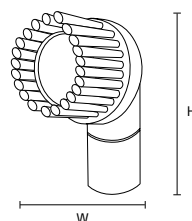

Specification

Bristle diameter (mm)	0.6
External dimensions (mm) (L x D x H)	120 x 45 x 40
Bristle length (mm)	20
Upper-temperature limit	120°C
Weight	110g
Material	Main body/ Polypropylene Bristle/Polyester

Usage example

For appliance cleaning

HPM Vacuum Cleaner Nozzle Magnetic Brush ● ● ● ●

Product code

Red	57172
Yellow	57173
Green	57174
Blue	57175

Specification

Bristle diameter (mm)	0.6
External dimensions (mm) (W × H)	70 × 145 Nozzle body insertion diameter Inner diameter 45 mm Outer diameter 49 mm
Bristle length (mm)	40
Weight	75g
Material	Main body/ Polypropylene Bristle/Polyester

Usage example

For appliance cleaning

HPM Vacuum Cleaner Nozzle Magnetic Slim Brush ● ● ● ●

Product code

Red	57182
Yellow	57183
Green	57184
Blue	57185

Specification

Bristle diameter (mm)	0.6
External dimensions (mm) (W × H)	70 × 110 × 100 Nozzle body insertion diameter Inner diameter 28 mm Outer diameter 33 mm
Bristle length (mm)	40
Weight	65g
Material	Main body/ Polypropylene Bristle/Polyester

Specification

Diameter	φ 20	φ 35	φ 40	φ 50	φ 60
Bristle diameter (mm)	0.6				
External dimensions (mm) (L × H ₁ × H ₂)	※ × 120 × 500 mm ※ The dimension L varies depending on the bristle length described in the column on the right. ※ H ₃ = 120 mm				
Bristle length (mm)	20	35	40	50	60
Upper-temperature limit	120°C				
Weight	70g	80g	90g	95g	100g
Material	Bristle/Polyester Core wire/Stainless steel Grip/Polypropylene				