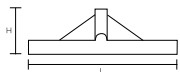

HP Integrated Squeegee

Product code

Red	53897
Yellow	53898
Green	53899
Blue	53900

Specification

External dimensions (mm) (L x W)	450 x 60
Upper-temperature limit	100°C
Weight	290g
Material	PP · Elastmer

※ HP Aluminum Grip/Pin (see page 26) can be attached.

For appliance cleaning