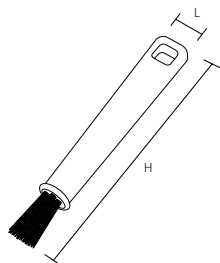

Usage example

For appliance cleaning

HPM Vacuum Cleaner Nozzle Magnetic Slim Brush ● ● ● ●

Product code

Red	57182
Yellow	57183
Green	57184
Blue	57185

Specification

Bristle diameter (mm)	0.6
External dimensions (mm) (W × H)	70 × 110 × 100 Nozzle body insertion diameter Inner diameter 28 mm Outer diameter 33 mm
Bristle length (mm)	40
Weight	65g
Material	Main body/ Polypropylene Bristle/Polyester

For appliance cleaning

HPM Magnetic Pen Brush ● ● ● ●

Product code

Red	57107
Yellow	57108
Green	57109
Blue	57110

Specification

Bristle diameter (mm)	0.6
External dimensions (mm) (L × H)	22 × 155
Bristle length (mm)	30
Upper-temperature limit	120°C
Weight	30g
Material	Main body/ABS Bristle/Polyester