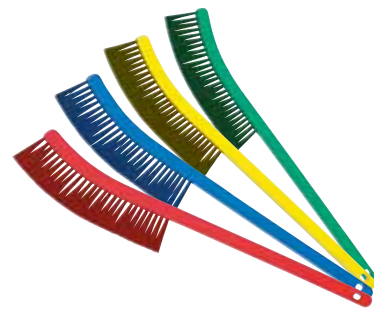

HPM Magnetic Wand Brush