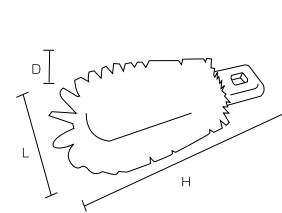

HP Scrubbe

Product code	
White	55126
Red	55127
Yellow	55128
Green	55129
Blue	55130

Notice of shape change

When we run out of stock of the HP Scrubbing Brush and the HPM Magnetic Scrubbing Brush, their caps will be reshaped as shown below.

Specification	
Bristle diameter (mm)	0.4
External dimensions (mm) (L × D × H)	70 × 40 × 180
Upper-temperature limit	120°C
Weight	65g
Material	Main body/ Polypropylene Core wire/Stainless steel Bristle/Polyester

※ The "HP New Nail Brush" which was previously sold has the same specifications as the "HP S Handy Brush Soft". Therefore, please order a "Soft Type of HP S Handy Brush" if you want an "HP New Nail Brush".