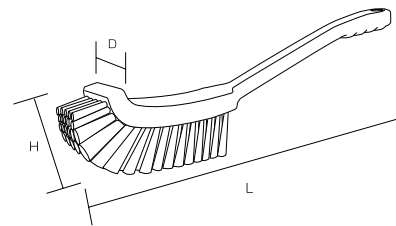

Specification

Bristle diameter (mm)	0.6
External dimensions (mm) (L x D x H)	120 x 45 x 40
Bristle length (mm)	20
Upper-temperature limit	120°C
Weight	110g
Material	Main body/ Polypropylene Bristle/Polyester

For appliance cleaning

HPM Magnetic Bakery Brush

Product code

Red	57052
Yellow	57053
Green	57054
Blue	57055

Specification

Bristle diameter (mm)	0.6
External dimensions (mm) (L x D x H)	350 x 35 x 110
Bristle length (mm)	50
Upper-temperature limit	120°C
Weight	180g
Material	Main body/ Polypropylene Bristle/Polyester