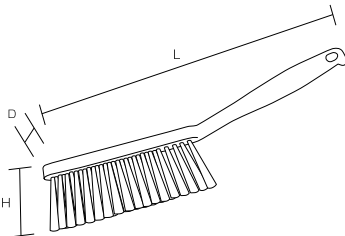

For appliance cleaning

HPM Magnetic Bakery Brush

Product code

Red	57052
Yellow	57053
Green	57054
Blue	57055

Specification

Bristle diameter (mm)	0.6
External dimensions (mm) (L x D x H)	350 x 35 x 110
Bristle length (mm)	50
Upper-temperature limit	120°C
Weight	180g
Material	Main body/ Polypropylene Bristle/Polyester

Usage example

For appliance cleaning

HPM Magnetic Wand Brush

Product code

Red	57092
Yellow	57093
Green	57094
Blue	57095

Specification

Bristle diameter (mm)	0.6
External dimensions (mm) (L x D x H)	600 x 12 x 80
Bristle length (mm)	55
Upper-temperature limit	120°C
Weight	160g
Material	Main body/ Polypropylene Bristle/Polyester