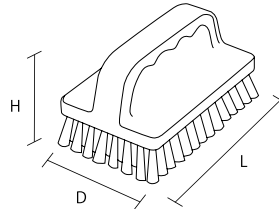

HP Square Handy Brush

Product code

White	54316
Red	54317
Yellow	54318
Green	54319
Blue	54320

Specification

Bristle type (Bristle diameter (mm))	Hard (0.6)
External dimensions (mm) (L × D × H)	150 × 100 × 90
Bristle length (mm)	30
Upper-temperature limit	120°C
Weight	280g
Material	Main body/ Polypropylene Bristle/Polyester