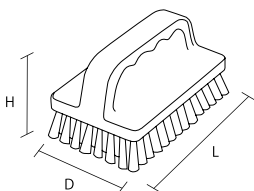

Specification

Bristle diameter (mm)	0.6
External dimensions (mm) (L x D x H)	120 x 45 x 40
Bristle length (mm)	20
Upper-temperature limit	120°C
Weight	110g
Material	Main body/ Polypropylene Bristle/Polyester

Red	57162
Yellow	57163
Green	57164
Blue	57165

Specification

Bristle diameter (mm)	0.6
External dimensions (L x D x H)	70 x 40 x 180
Upper-temperature limit	120°C
Weight	70g
Material	Main body/ Polypropylene Core wire/ Stainless steel Bristle/Polyester

For appliance cleaning

HPM Round Magnetic Handy Brush

Product code

Red	57072
Yellow	57073
Green	57074
Blue	57075

Specification

Bristle diameter (mm)	0.6
External dimensions (mm) (W1 x W2 x H)	90 x 70 x 90 (φ 110)
Bristle length (mm)	45
Upper-temperature limit	120°C
Weight	235g
Material	Main body/ Polypropylene Bristle/Polyester

For appliance cleaning

HPM Magnetic Square Handy Brush

Product code

Red	57077
Yellow	57078
Green	57079
Blue	57080

Specification

Bristle diameter (mm)	0.6
External dimensions (mm) (L x D x H)	150 x 100 x 90
Bristle length (mm)	30
Upper-temperature limit	120°C
Weight	250g
Material	Main body/ Polypropylene Bristle/Polyester