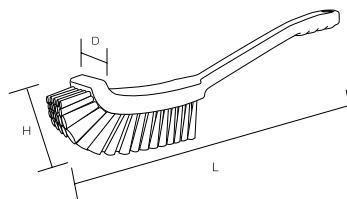

Usage example

Product code	
White	55826
Red	55827
Yellow	55828
Green	55829
Blue	55830

Specification	
Bristle diameter (mm)	0.4
External dimensions (mm) (L x D x H)	460 x 45 x 100
Bristle length (mm)	53
Upper-temperature limit	120°C
Weight	250g
Material	Main body/ Polypropylene Bristle/Polyester