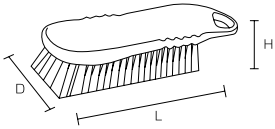

Specification

Diameter	φ 20	φ 35	φ 40	φ 50	φ 60
Bristle diameter (mm)	0.6				
External dimensions (mm) (L × H ₁ × H ₂)	※ × 120 × 500 mm ※ The dimension L varies depending on the bristle length described in the column on the right. ※ H ₃ = 120 mm				
Bristle length (mm)	20	35	40	50	60
Upper-temperature limit	120°C				
Weight	70g	80g	90g	95g	100g
Material	Bristle/Polyester Core wire/Stainless steel Grip/Polypropylene				

Specification

Diameter	φ 20	φ 35	φ 40	φ 50	φ 60
Bristle diameter (mm)	0.6				
External dimensions (mm) (L × H)	** × 120 mm ※ The dimension L varies depending on the bristle length described in the column on the right. ※ H ₂ = 120 mm				
Bristle length (mm)	20	35	40	50	60
Upper-temperature limit	120°C				
Weight	20g	30g	35g	40g	45g
Material	Bristle/Polyester Core wire/Stainless steel				

Usage example

The easy-to-grasp grip accurately transmits the stress applied to remove stains as well as reduces the burden on the body.

Specification	Soft	Hard
Bristle type	Soft	Hard
Bristle diameter (mm)	0.4	0.6
External dimensions (mm) (L × D × H)	190 × 50 × 50	
Bristle length (mm)	35	30
Upper-temperature limit	120°C	
Weight	155g	
Material	Main body/Polypropylene Bristle/Polyester	