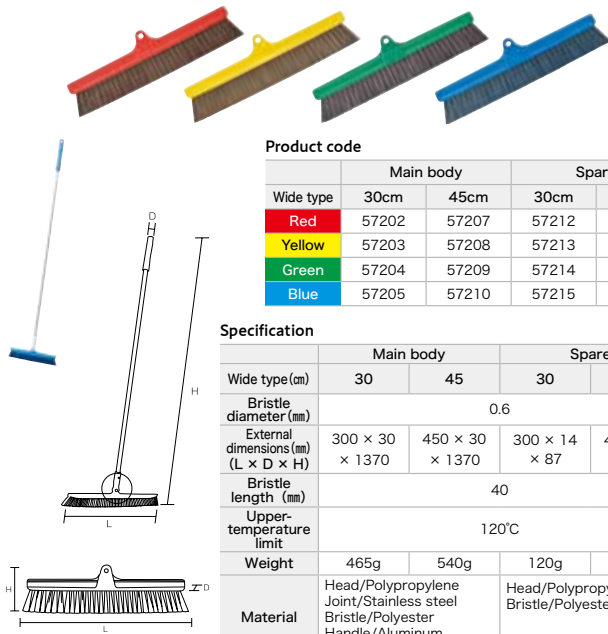

HPM Universal Magnetic Broom

Wide type	Main body		Spare	
	30cm	45cm	30cm	45cm
Red	57202	57207	57212	57217
Yellow	57203	57208	57213	57218
Green	57204	57209	57214	57219
Blue	57205	57210	57215	57220

Wide type (cm)	Main body		Spare	
	30	45	30	45
Bristle diameter (mm)	0.6			
External dimensions (mm) (L × D × H) × 1370	300 × 30	450 × 30	300 × 14	450 × 14
Bristle length (mm)	40			
Upper-temperature limit	120°C			
Weight	465g	540g	120g	195g
Material	Head/Polypropylene Joint/Stainless steel Bristle/Polyester Handle/Aluminum Grip/Polypropylene		Head/Polypropylene Bristle/Polyester	

※ HP Aluminum handle cannot be connected.

For floor cleaning