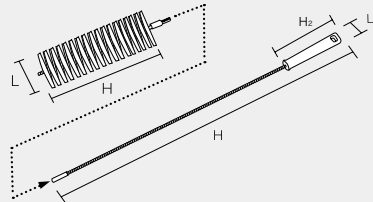

The Joint Pipe Cleaner Head (brush part) can be used by connecting it to Joint Pipe Cleaner Rod (handle).

Product code

Size (mm)	400	600
White	55731	55736
Red	55732	55737
Yellow	55733	55738
Green	55734	55739
Blue	55735	55740

Specification

Size (mm)	400	600
External dimensions (mm) (L × H)	22 × 400	22 × 600
Nut size (mm)	8	
Upper-temperature limit	120°C	
Weight	85g	112g
Material	Core wire/Stainless steel Grip/Polypropylene