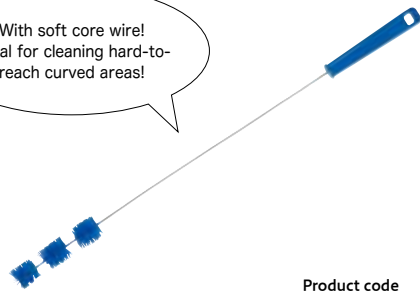

HP Drainpipe Cleaner

With soft core wire!
Ideal for cleaning hard-to-reach curved areas!

Product code

Blue	55625

Specification

Bristle diameter (mm)	0.4
External dimensions (mm) (L × H₁ × H₂)	30 × 130 × 600mm ※ H₂=120mm
Bristle length (mm)	30 × 3mm
Weight	55g
Material	Bristle/Polyester Core wire/Stainless steel Grip/Polypropylene