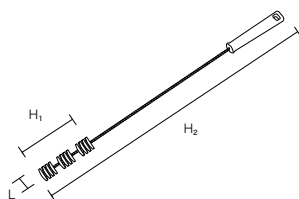

For appliance cleaning

HP Drainpipe Cleaner

With soft core wire!
Ideal for cleaning hard-to-reach curved areas!

Product code

Blue	55625
------	-------

Specification

Bristle diameter (mm)	0.4
External dimensions (mm) (L × H ₁ × H ₂)	30 × 130 × 600mm ※ H ₂ =120mm
Bristle length (mm)	30 × 3mm
Weight	55g
Material	Bristle/Polyester Core wire/Stainless steel Grip/Polypropylene