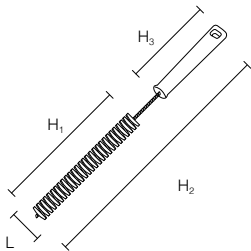

Specification

Bristle diameter	0.2
External dimensions (mm) (L × H ₁ × H ₂)	15 × 150 × 300 ※ H ₃ = 120
Bristle length (mm)	φ 15
Weight	55g
Material	Bristle/Polyester Core wire/Stainless steel Grip/Polypropylene