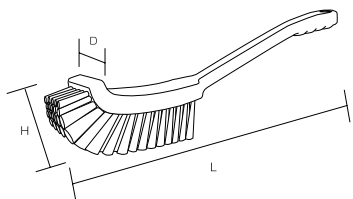

HP Long Handled Brush

Product code	
White	55816
Red	55817
Yellow	55818
Green	55819
Blue	55820

Specification	
Bristle diameter (mm)	0.6
External dimensions (mm) (L x D x H)	435 x 45 x 70
Bristle length (mm)	40
Upper-temperature limit	120°C
Weight	240g
Material	Main body/ Polypropylene Bristle/Polyester

※ The HP Long Handled Brush (Soft type) were discontinued. The replacement is HP Carwash Brush (Page 18).

For appliance cleaning