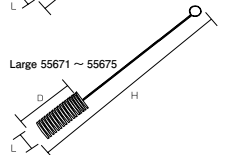

Specification

Diameter	φ 50	φ 60	φ 70	φ 80	φ 90	φ 100	φ 110	φ 120	φ 130
Bristle diameter	0.4mm								
External dimensions (H × L)	50 × 170mm	60 × 180mm	70 × 185mm	80 × 190mm	90 × 195mm	100 × 200mm	110 × 205mm	120 × 210mm	130 × 215mm
Upper-temperature limit	120°C								
Weight	100g	110g	120g	130g	140g	155g	170g	175g	180g
Material	Main body/Polypropylene Bristle/Polyester								

Product code

Size	Small	Medium	Large
White	55661	55666	55671
Red	55662	55667	55672
Yellow	55663	55668	55673
Green	55664	55669	55674
Blue	55665	55670	55675

Specification

Size	Small	Medium	Large
Bristle diameter (mm)	0.1	0.2	
External dimensions (mm) (L × H, D)	φ5 × 200, 20	φ10 × 200, 50	φ20 × 200, 50
Bristle length (mm)	φ 5	φ 10	φ 20
Upper-temperature limit	120°C		
Weight	1g	3g	5g
Material	Core wire/Stainless steel Bristle/Polyester		