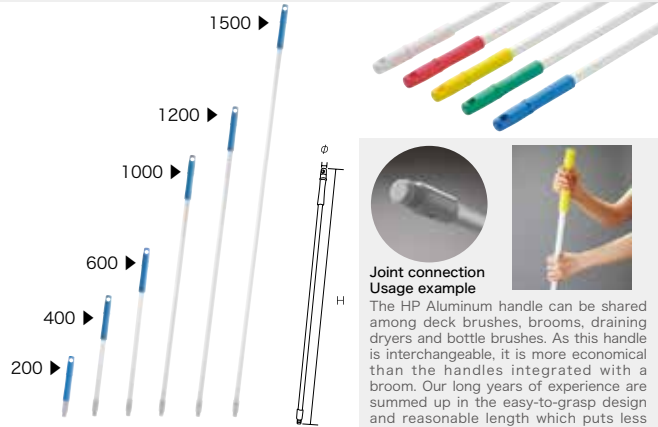

For floor cleaning

HP Duet Dustpan duet

Product code

White	55176
Red	55177
Yellow	55178
Green	55179
Blue	55180

Specification

External dimensions (mm) (L x W x H)	240 x 195 x 720
Upper-temperature limit	100°C
Weight	375g
Material	Main body/ Polypropylene Handle/Aluminum Rubber part on the edge/Elastomer

For floor cleaning

HP Aluminum Handle ○ ● ● ● ●

For Deck Brush Heads, Broom Heads, Integrated Squeegee, Draining Dryer Heads, and Bottle Brush Heads

Joint connection Usage example

The HP Aluminum handle can be shared among deck brushes, brooms, draining dryers and bottle brushes. As this handle is interchangeable, it is more economical than the handles integrated with a broom. Our long years of experience are summed up in the easy-to-grasp design and reasonable length which puts less burden on the body.