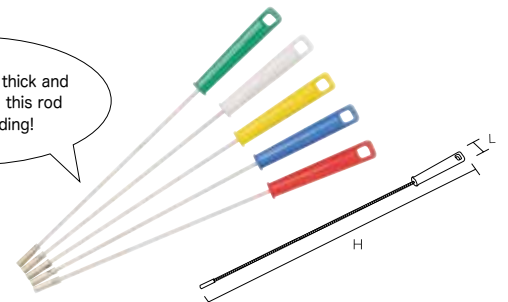

For appliance cleaning

HP Joint Pipe Cleaner Rod (Hard)

With the use of thick and hard core wire, this rod resists bending!

Image of connecting the Joint Pipe Cleaner

The connection part is screwed in.

The Joint Pipe Cleaner Head (brush part) can be used by connecting it to Joint Pipe Cleaner Rod (handle).