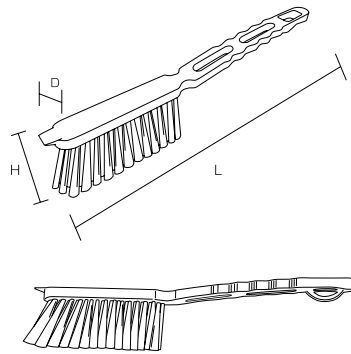

HP Straight Handle Brush

Product code	
Red	54442
Yellow	54443
Green	54444
Blue	54445

Specification	
Bristle type (Bristle diameter (mm))	Hard (0.6)
External dimensions (mm) (L x D x H)	410 x 35 x 97
Bristle length (mm)	62
Upper-temperature limit	120°C
Weight	190g
Material	Main body/ Polypropylene Bristle/Polyester

For appliance cleaning