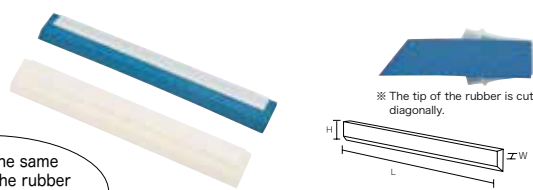

HP Sharp Spare Draining Dryer

These are the same products as the rubber piece that comes with the angled drain dryer head.

Product code

Size	25	40	50	60
White	54429	54426	54427	54428
Blue	54419	54416	54417	54418

Specification

Size	25	40	50	60
External dimensions (mm) (L x D x H)	250x60x14	400x60x14	500x60x14	600x60x14
Upper-temperature limit	100°C			
Weight	55g	85g	105g	125g
Material	PE/Rubber sponge			

※ Drainage Dryer 25 Spare Rubber can also be used with the Hand Squeegee Spare Rubber (page 25).
※ The green rubber head has gone out of production for manufacturer-related reasons. We have removed it from our lineup.

For floor cleaning