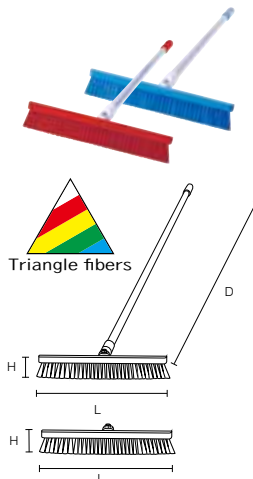

HP Under-machine broom (Long handle/Short handle) /HP Spare Under-machine broom

Product code

Type	Long handle	Short handle	Spare
Red	54252	54242	54257
Blue	54255	54245	54260

Specification

Type	Long handle	Short handle	Spare
Bristle type (Bristle diameter mm)	Hard (0.4)		
External dimensions (mm) (L x D x H)	300x1330x55	300x730x55	300x50x55
Bristle length (mm)	40		
Upper-temperature limit	120°C		
Weight	440g	320g	95g
Material	Head/Polypropylene Joint/Stainless steel Bristle/Polyester Handle/Aluminum Grip/Polypropylene		Head/Polypropylene Bristle/Polyester

※ HP Aluminum handle cannot be connected.