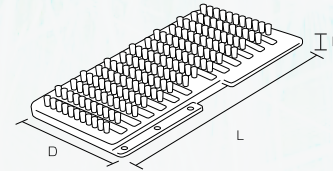

HP-series

5 color variations enable thorough safety management

To be launched
in early summer 2025

NEW

For appliance cleaning

HP Shoe Sole Cleaning Brush

Compactly sized to fit in narrow spaces! Connectable to increase the size!

Product code

Red	54502
Blue	54505

Specification

Bristle diameter (mm)	0.6
External dimensions (mm) (L × D × H)	325 × 225 × 30
Bristle length (mm)	15
Weight	590g
Material	Main body/Polypropylene Bristle/Polyester

Usage example

This brush can easily scrape off residue clogged in shoe sole treads.

Before Cleaning

After Cleaning

Options (sold separately)

Small Stainless-Steel Tray for HP Shoe Sole Cleaning Brush (accommodates one connected pieces)	54506
Large Stainless-Steel Tray for HP Shoe Sole Cleaning Brush (accommodates two connected pieces)	54507

NEW

For appliance cleaning

HP Desktop Broom / HP Desktop Dustpan

Compact brushes for dusting off workbenches or machines. Attachable to the dustpan for upright storage!

Product code

	Broom	Dustpan
Red	54467	54472
Yellow	54468	54473
Green	54469	54474
Blue	54470	54475

Specification

	Broom	Dustpan
Bristle diameter (mm)	0.2	—
External dimensions (mm) (L × D × H)	115 × 14 × 145	120 × 30 × 150
Bristle length (mm)	43 ~ 58	—
Weight	85g	38g
Material	Main body/Polypropylene Bristle/Polyester	Main body/Polypropylene

Usage example

Broom

Dustpan