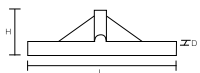

※ HP Aluminum Grip/Pin (see page 26) can be attached.

※ The green rubber head has gone out of production for manufacturer-related reasons. We have removed it from our lineup.

For floor cleaning