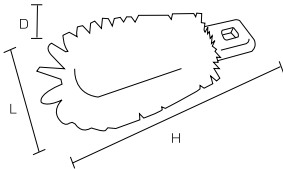

For appliance cleaning

HPM Magnetic Scrubber