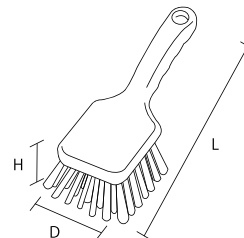

HPM Magnetic Short Handled Brush