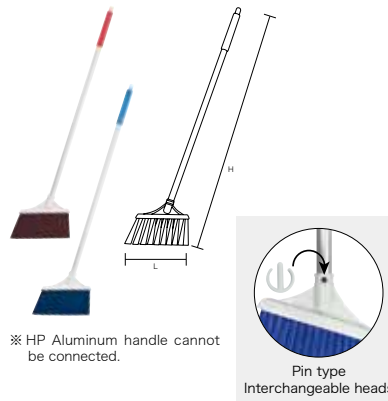

HPM Magnetic One-Handed Broom

※ HP Aluminum handle cannot be connected.

Pin type Interchangeable heads

Product code		
Color	Main body	Spare
Red	57262	57267
Blue	57265	57270

Specification		
	Main body	Spare
Bristle type (Bristle diameter mm)	0.6	
External dimensions (mm) (L × H)	210 × 870	210 × 150
Bristle length (mm)	85	
Upper-temperature limit	120°C	
Weight	230g	120g
Material	Head/Polypropylene Bristle/Polyester Handle/Aluminum Grip/Polyethylene	

For floor cleaning