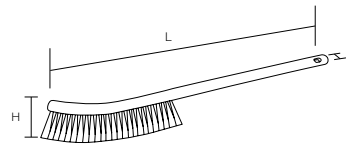

HP Wand Brush

Usage example

Product code

White	55836
Red	55837
Yellow	55838
Green	55839
Blue	55840

Specification

Bristle diameter (mm)	0.4
External dimensions (mm) (L x D x H)	600 x 12 x 80
Bristle length (mm)	55
Upper-temperature limit	120°C
Weight	125g
Material	Main body/ Polypropylene Bristle/Polyester

For appliance cleaning