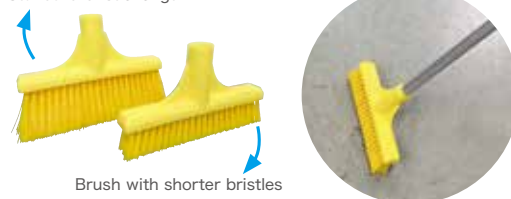

Customized hand brush ~ Super hard ~

Standard bristle length

Brush with shorter bristles

The bristles of the regular HP Hand Brush L are made shorter and stiffer. This super hard type is ideal for stubborn stains.

Actually used at the following Bread factories and fish paste factories

Customized broom ~ For cleaning stubborn floor stains ~

Standard bristle length

Brush with shorter bristles

The bristles of the regular HP Broom are made shorter and stiffer. Ideal for sweeping residue stuck to floor surfaces.