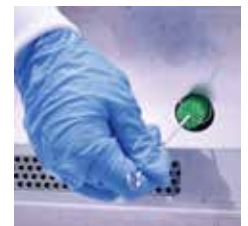

HP Mini Pipe Brush (Small, Medium and Large)

Usage example

Small 55661 ~ 55665