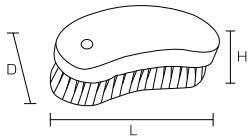

Specification	Soft	Hard
Bristle type	Soft	Hard
Bristle diameter (mm)	0.2	0.6
External dimensions (mm) (L × D × H)	120 × 45 × 40	
Bristle length (mm)	20	
Upper-temperature limit	120°C	
Weight	100g	
Material	Main body/Polypropylene Bristle/Polyester	

For appliance cleaning