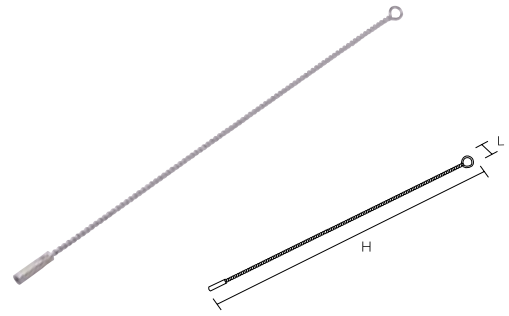

HP Joint Pipe Cleaner Rod (Ring end)