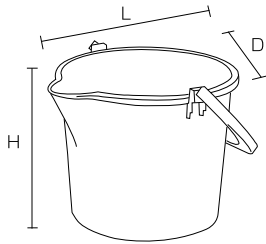

For appliance cleaning

HP Colored Bucket

Product code

Red	55852
Yellow	55853
Green	55854
Blue	55855

Specification

Content	8 ℓ
External dimensions (mm) (L × D × H)	300 × 295 × 230
Upper-temperature limit	120°C
Weight	400g
Material	Main body/ Polypropylene

For floor cleaning