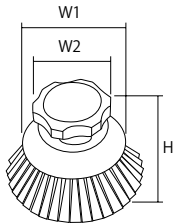

For appliance cleaning

HP Round Handy Brush