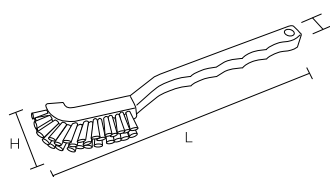

Specification

Bristle diameter (mm)	0.6
External dimensions (mm) (L x D x H)	120 x 45 x 40
Bristle length (mm)	20
Upper-temperature limit	120°C
Weight	110g
Material	Main body/ Polypropylene Bristle/Polyester

For appliance cleaning

HPM Magnetic Pen Brush ● ● ● ●

Product code

Red	57107
Yellow	57108
Green	57109
Blue	57110

Specification

Bristle diameter (mm)	0.6
External dimensions (mm) (L × H)	22 × 155
Bristle length (mm)	30
Upper-temperature limit	120°C
Weight	30g
Material	Main body/ABS Bristle/Polyester

Usage example

For appliance cleaning

HPM Magnetic Utility Brush ● ● ● ●

Product code

Red	57102
Yellow	57103
Green	57104
Blue	57105

Specification

Bristle diameter (mm)	0.6
External dimensions (mm) (L × D × H)	210 × 13 × 40
Bristle length (mm)	15
Upper-temperature limit	120°C
Weight	20g
Material	Main body/ Polypropylene Bristle/Polyester