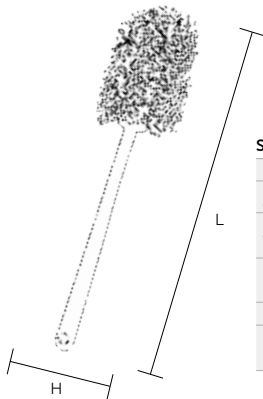

Specification

Diameter	φ 70	φ 80	φ 90	φ 100
Bristle diameter (mm)	0.4			
External dimensions (mm) (L × H)	390 × 70	395 × 80	400 × 90	405 × 100
Upper-temperature limit	120°C			
Weight	185g	190g	195g	200g
Material	Main body/Polypropylene Bristle/Polyester			