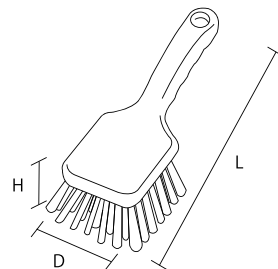

HP Short Handled Brush