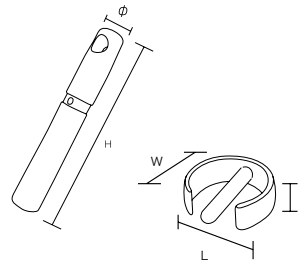

HP Grip [Pin] for aluminum ○ ● ● ● ●

Product code

	Grip	Pin
White	54446	54451
Red	54447	54452
Yellow	54448	54453
Green	54449	54454
Blue	54450	54455

Specification

	Grip	Pin
External dimensions (mm) (L × W × H)	31 × 190	30 × 30 × 10
Upper-temperature limit	120°C	
Weight	45g	1g
Material	Polypropylene	

Diagram

Twenty-five patterns of color coding can be created by combining the five colors on each side.

For appliance cleaning