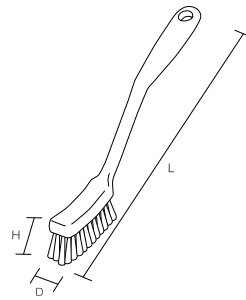

※ The specifications of this product are subject to minor changes.

For appliance cleaning

HP Slim Dish Brush

Product code

White	55821
Red	55822
Yellow	55823
Green	55824
Blue	55825

Specification

Bristle diameter (mm)	0.4
External dimensions (mm) (L x D x H)	290 x 22 x 45
Bristle length (mm)	25
Upper-temperature limit	120°C
Weight	60g
Material	Main body/ Polypropylene Bristle/Polyester

For appliance cleaning

HP Wide Dish Brush

Product code

White	55831
Red	55832
Yellow	55833
Green	55834
Blue	55835

Specification

Bristle diameter (mm)	0.4
External dimensions (mm) (L x D x H)	290 x 45 x 40
Bristle length (mm)	20
Upper-temperature limit	120°C
Weight	82g
Material	Main body/ Polypropylene Bristle/Polyester