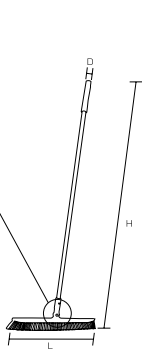

Product code

Size (cm)	30		45	
	Soft (0.2)	Hard (0.4)	Soft (0.2)	Hard (0.4)
White	55040	55110	55050	55160
Red	55041	55111	55051	55161
Yellow	55042	55112	55052	55162
Green	55043	55113	55053	55163
Blue	55044	55114	55054	55164

Specification

Size (cm)	30		45	
	Soft (0.2)	Hard (0.4)	Soft (0.2)	Hard (0.4)
External dimensions (mm) (L x D x H)	300 x 30 x 1370		450 x 30 x 1370	
Bristle length (mm)	40			
Upper-temperature limit	120°C			
Weight	440g		490g	
Material	Head/Polypropylene Bristle/Polyester Joint/Stainless steel Handle/Aluminum Grip/Polypropylene			

※ HP Aluminum handle cannot be connected.

For floor cleaning