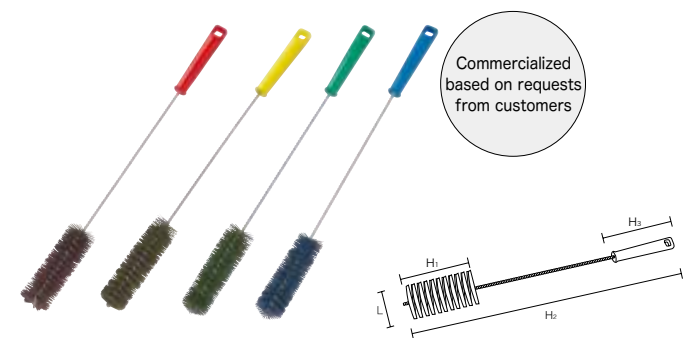

HPM Magnetic Pipe Cleaner

Product code

Diameter	φ 20	φ 35	φ 40	φ 50	φ 60
Red	57637	57642	57647	57652	57657
Yellow	57638	57643	57648	57653	57658
Green	57639	57644	57649	57654	57659
Blue	57640	57645	57650	57655	57660

Specification

Diameter	φ 20	φ 35	φ 40	φ 50	φ 60
Bristle diameter (mm)	0.6				
External dimensions (mm) (L × H₁ × H₂)	※ × 120 × 500 mm ※ The dimension L varies depending on the bristle length described in the column on the right. ※ H₃ = 120 mm				
Bristle length (mm)	20	35	40	50	60
Upper-temperature limit	120°C				
Weight	70g	80g	90g	95g	100g
Material	Bristle/Polyester Core wire/Stainless steel Grip/Polypropylene				

For appliance cleaning