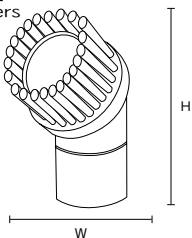

Specification

Diameter	φ 20	φ 35	φ 40	φ 50	φ 60
Bristle diameter (mm)	0.6				
External dimensions (mm) (L × H)	** × 120 mm ※ The dimension L varies depending on the bristle length described in the column on the right. ※ H ₂ = 120 mm				
Bristle length (mm)	20	35	40	50	60
Upper-temperature limit	120°C				
Weight	20g	30g	35g	40g	45g
Material	Bristle/Polyester Core wire/Stainless steel				

Specification

Bristle type (Bristle diameter (mm))	Hard (0.6)
External dimensions (mm) (L × D × H)	150 × 100 × 90
Bristle length (mm)	30
Upper-temperature limit	120°C
Weight	280g
Material	Main body/ Polypropylene Bristle/Polyester

Usage example

For appliance cleaning

HP Vacuum Cleaner Nozzle Brush

Product code

White	55806
Red	55807
Yellow	55808
Green	55809
Blue	55810

Specification

Bristle diameter (mm)	0.4
External dimensions (mm) (W × H)	70 × 145 Nozzle body insertion diameter Inner diameter 45 mm Outer diameter 49 mm
Bristle length (mm)	40
Weight	75g
Material	Main body/ Polypropylene Bristle/Polyester