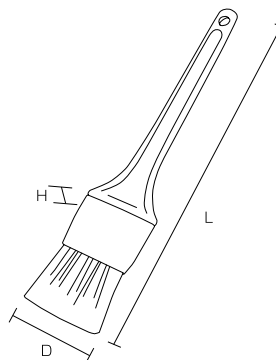

HP Pastry Brush (Small, Medium and Large)

Product code

Size	Small	Medium	Large
Red	54017	54012	54007
Yellow	54018	54013	54008
Green	54019	54014	54009
Blue	54020	54015	54010

Specification

Size	Small	Medium	Large
Bristle diameter (mm)	0.1		
External dimensions (mm) (L x D x H)	240x30x9	240x45x9	240x60x9
Bristle length (mm)	45		
Upper-temperature limit	120°C		
Weight	25g	35g	45g
Material	Main body/ABS Bristle/Polyester