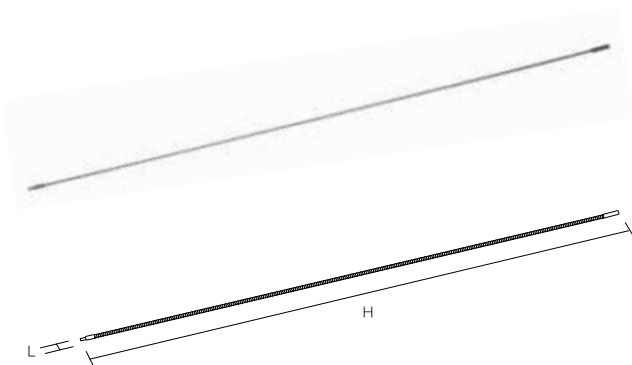

HP Joint Pipe Cleaner Intermediate Rod