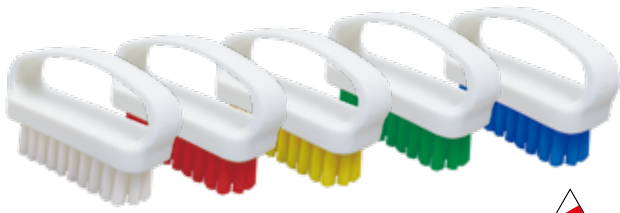

For appliance cleaning

HP Nail Brush

Product code	
White	54301
Red	54302
Yellow	54303
Green	54304
Blue	54305

Specification	
Bristle diameter (mm)	0.2
External dimensions (mm) (L x D x H)	80 x 30 x 50
Bristle length (mm)	18
Upper-temperature limit	120°C
Weight	45g
Material	Main body/ Polypropylene Bristle/Polyester

※ The "HP New Nail Brush," which was previously sold, has the same specifications as the "HP S Handy Brush Soft". Therefore, please order a "Soft Type of HP S Handy Brush" if you want a "HP New Nail Brush".

For appliance cleaning