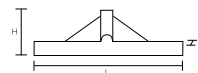

※ HP Aluminum Grip/Pin (see page 26) can be attached.

※ The green rubber head has gone out of production for manufacturer-related reasons. We have removed it from our lineup.