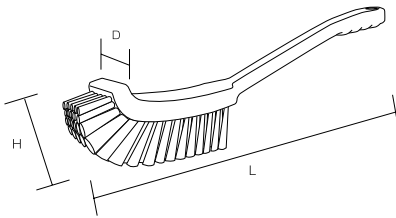

Specification

Bristle diameter (mm)	0.6
External dimensions (mm) (L x D x H)	120 x 45 x 40
Bristle length (mm)	20
Upper-temperature limit	120°C
Weight	110g
Material	Main body/ Polypropylene Bristle/Polyester

Usage example

For appliance cleaning

HPM Straight Handle Magnetic Brush

Product code

Red	57252
Yellow	57253
Green	57254
Blue	57255

Specification

Bristle diameter (mm)	0.6
External dimensions (mm) (L x D x H)	410 x 35 x 97
Bristle length	62
Upper-temperature limit	120°C
Weight	195g
Material	Main body/ Polypropylene Bristle/Polyester

For appliance cleaning

HPM Magnetic Long Handled Brush

Product code

Red	57002
Yellow	57003
Green	57004
Blue	57005

Specification

Bristle diameter (mm)	0.6
External dimensions (mm) (L x D x H)	435 x 45 x 70
Bristle length (mm)	40
Upper-temperature limit	120°C
Weight	250g
Material	Main body/ Polypropylene Bristle/Polyester