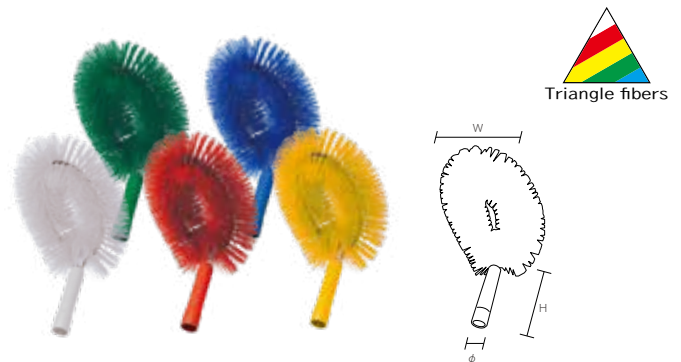

Diagram

Twenty-five patterns of color coding can be created by combining the five colors on each side.

For appliance cleaning

HP High place Brush ○ ● ● ● ●

Triangle fibers

Product code

White	55616
Red	55617
Yellow	55618
Green	55619
Blue	55620