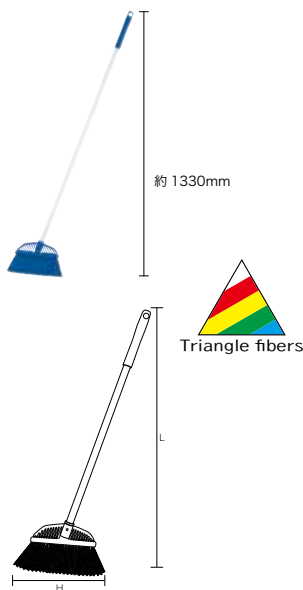

For floor cleaning

HP Italian Broom

Product code

Type	Long handle	
Bristle type (Bristle diameter mm)	Soft (0.4)	Hard (0.6)
Red	54182	54222
Yellow	54183	54223
Green	54184	54224
Blue	54185	54225

Specification

Type	Long handle	
Bristle type (Bristle diameter mm)	Soft (0.4)	Hard (0.6)
External dimensions (mm) (L x H)	1330 x 300	
Bristle length (mm)	90	
Upper-temperature limit	120°C	
Weight	490g	530g
Material	Head/Polypropylene Grip/Polypropylene Bristle/Polyester Handle/Aluminum	

※ HP Aluminum handle cannot be connected.

For floor cleaning