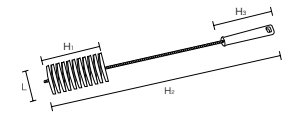

HP Pipe Cleaner

Usage example
These products are suitable to clean the inside of pipes and to wash the inside of manufacturing equipment. They also have high durability and sanitation property because they are made of highly-restorable materials.

Product code

Size (mm)	φ 10	φ 20	φ 35	φ 40	φ 50	φ 60
White	55631	55636	55641	55646	55651	55656
Red	55632	55637	55642	55647	55652	55657
Yellow	55633	55638	55643	55648	55653	55658
Green	55634	55639	55644	55649	55654	55659
Blue	55635	55640	55645	55650	55655	55660

Specification

Size (mm)	φ 10	φ 20	φ 35	φ 40	φ 50	φ 60
Bristle diameter (mm)	0.2			0.4		
External dimensions (mm) (L × H₁ × H₂)	※ × 120 × 500 mm ※ The dimension L varies depending on the bristle length described in the column on the right. ※ H₃ = 120 mm					
Bristle length (mm)	φ 10	φ 20	φ 35	φ 40	φ 50	φ 60
Upper-temperature limit	120°C					
Weight	75g	75g	80g	80g	85g	90g
Material	Bristle/Polyester		Core wire/Stainless steel		Grip/Polypropylene	

For appliance cleaning