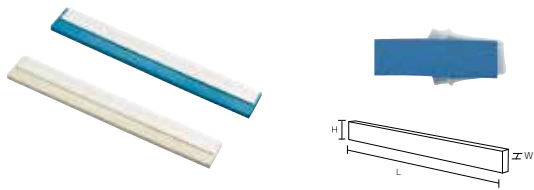

For floor cleaning

HP Flat Spare Draining Dryer

Product code

Size	25	40	50	60
White	54049	54046	54047	54048
Blue	54050	54076	54077	54078

Specification

Size	25	40	50	60
External dimensions (mm) (L x D x H)	250x55x14	400x55x14	500x55x14	600x55x14
Upper-temperature limit	100°C			
Weight	60g	90g	110g	130g
Material	PE/Rubber sponge			

※ Drainage Dryer 25 Spare Rubber can also be used with the Hand Squeegee Spare Rubber (page 25).
※ The green rubber head has gone out of production for manufacturer-related reasons. We have removed it from our lineup.

For floor cleaning