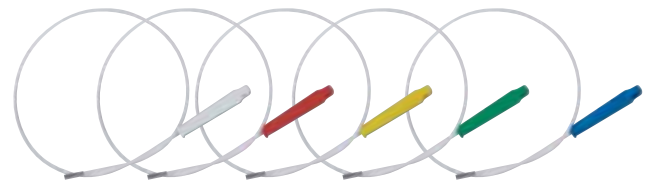

HP Joint Pipe Cleaner Rod (Resin)

Product code

Size (mm)	1,130
White	55726
Red	55727
Yellow	55728
Green	55729
Blue	55730

Specification

Size (mm)	1,130
External dimensions (mm) (L x H)	22 x 1,130
Nut size (mm)	8
Upper-temperature limit	120°C
Weight	75g
Material	Resin/POM Grip/Polypropylene