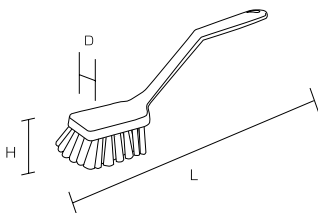

HP Wide Dish Brush