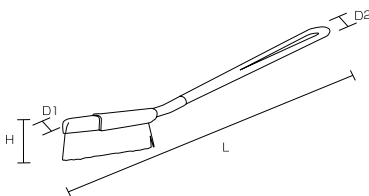

HP Interspace Brush ○●●●●

Product code

White	55081
Red	55082
Yellow	55083
Green	55084
Blue	55085

Specification

Bristle diameter (mm)	0.4
External dimensions (mm) (L×D1×D2×H)	215 × 5 × 16 × 20
Bristle length (mm)	13
Upper-temperature limit	120°C
Weight	55g
Material	Main body/ Stainless steel Bristle/Polyester

For appliance cleaning