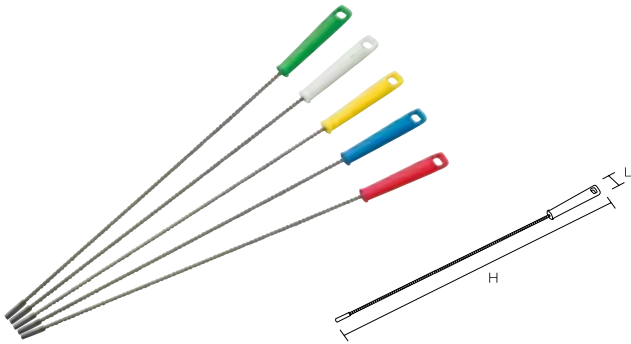

For appliance cleaning

HP Joint Pipe Cleaner Rod (Grip)