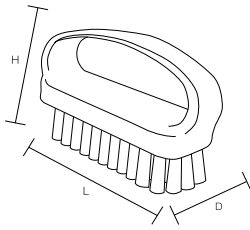

For appliance cleaning

HP Nail Brush

Product code	
White	54301
Red	54302
Yellow	54303
Green	54304
Blue	54305

Specification	
Bristle diameter (mm)	0.2
External dimensions (mm) (L x D x H)	80 x 30 x 50
Bristle length (mm)	18
Upper-temperature limit	120°C
Weight	45g
Material	Main body/ Polypropylene Bristle/Polyester

※ The "HP New Nail Brush," which was previously sold, has the same specifications as the "HP S Handy Brush Soft". Therefore, please order a "Soft Type of HP S Handy Brush" if you want a "HP New Nail Brush".

For appliance cleaning