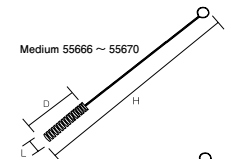

Medium 55666 ~ 55670