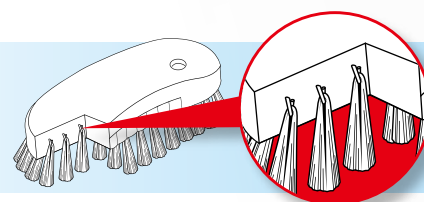

The products made with this special fiber have the following mark: