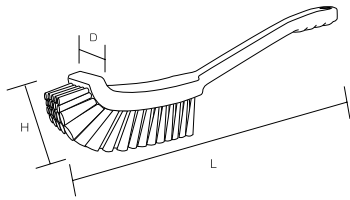

For appliance cleaning

HP Long Handled Brush