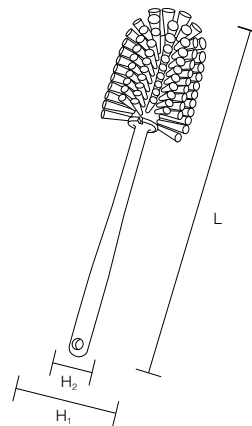

Specification

Bristle diameter (mm)	0.6
External dimensions (mm) (L x D x H)	120 x 45 x 40
Bristle length (mm)	20
Upper-temperature limit	120°C
Weight	110g
Material	Main body/ Polypropylene Bristle/Polyester

Specification

Diameter	φ 50	φ 60	φ 70	φ 80	φ 90	φ 100	φ 110	φ 120	φ 130
Bristle diameter (mm)	0.6								
External dimensions (mm) (L × H ₁ × L)	50 × 170	60 × 180	70 × 185	80 × 190	90 × 195	100 × 200	110 × 205	120 × 210	130 × 215
	※ H ₂ = 30mm								
Upper-temperature limit	120°C								
Weight	110g	120g	130g	145g	150g	160g	170g	185g	200g
Material	Main body/Polypropylene Bristle/Polyester								

Specification

Diameter	φ 70	φ 80	φ 90	φ 100
Bristle diameter (mm)	0.6			
External dimensions (mm) (L × H ₁)	390 × 70	395 × 80	400 × 90	405 × 100
	※ H ₂ = 30mm			
Upper-temperature limit	120°C			
Weight	185g	190g	195g	200g
Material	Main body/Polypropylene Bristle/Polyester			

Specification

Diameter	φ 20	φ 35	φ 40	φ 50	φ 60
Bristle diameter (mm)	0.6				
External dimensions (mm) (L × H ₁ × H ₂)	※ × 120 × 500 mm ※ The dimension L varies depending on the bristle length described in the column on the right. ※ H ₃ = 120 mm				
Bristle length (mm)	20	35	40	50	60
Upper-temperature limit	120°C				
Weight	70g	80g	90g	95g	100g
Material	Bristle/Polyester Core wire/Stainless steel Grip/Polypropylene				