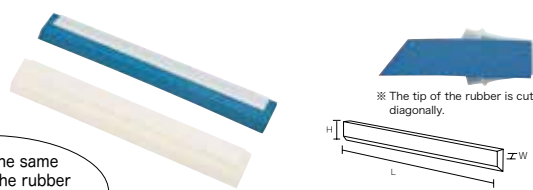

HP Sharp Spare Draining Dryer

These are the same products as the rubber piece that comes with the angled drain dryer head.

Product code

Size	25	40	50	60
White	54429	54426	54427	54428
Blue	54419	54416	54417	54418

Specification

Size	25	40	50	60
External dimensions (mm) (L x D x H)	250x60x14	400x60x14	500x60x14	600x60x14
Upper-temperature limit	100°C			
Weight	55g	85g	105g	125g
Material	PE/Rubber sponge			

※ Drainage Dryer 25 Spare Rubber can also be used with the Hand Squeegee Spare Rubber (page 25).
※ The green rubber head has gone out of production for manufacturer-related reasons. We have removed it from our lineup.

For floor cleaning