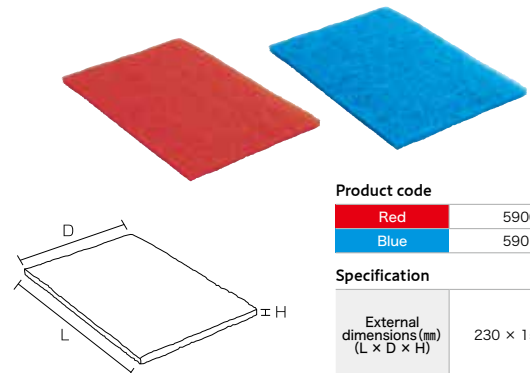

HP Nonwoven Fabric Cleaner, 5-pack (red/blue)

Product code

Red	59007
Blue	59010

Specification

External dimensions (mm) (L × D × H)	230 × 150 × 5
Weight	20g
Material	Polyester non-woven fabric

※ This product is sold in the unit of five pieces per set.