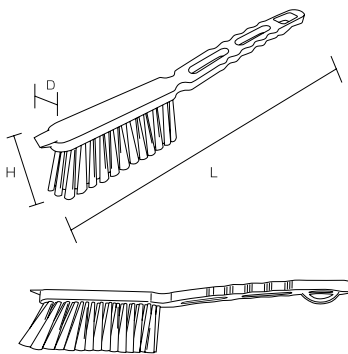

HP Straight Handle Brush