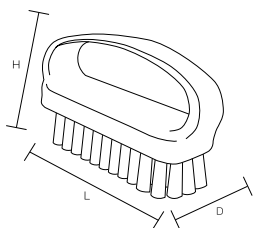

HP Nail Brush

Product code

White	54301
Red	54302
Yellow	54303
Green	54304
Blue	54305

Specification

Bristle diameter (mm)	0.2
External dimensions (mm) (L × D × H)	80 × 30 × 50
Bristle length (mm)	18
Upper-temperature limit	120°C
Weight	45g
Material	Main body/ Polypropylene Bristle/Polyester

For appliance cleaning