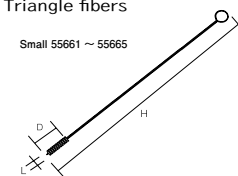

For appliance cleaning

HP Integrated Bottle Brush

Product code

Diameter	φ 70	φ 80	φ 90	φ 100
White	54201	54206	54211	54216
Red	54202	54207	54212	54217
Yellow	54203	54208	54213	54218
Green	54204	54209	54214	54219
Blue	54205	54210	54215	54220

Specification

Diameter	φ 70	φ 80	φ 90	φ 100
Bristle diameter (mm)	0.4			
External dimensions (mm) (L × H₁ × H₂)	390 × 70	395 × 80	400 × 90	405 × 100
※ H₂=30mm				
Upper-temperature limit	120°C			
Weight	185g	190g	195g	200g
Material	Main body/Polypropylene Bristle/Polyester			

For appliance cleaning

HP Bottle Brush Head

We increased size variations based on requests from customers!

Images of respective sizes

Product code

Diameter	φ 50	φ 60	φ 70	φ 80	φ 90	φ 100	φ 110	φ 120	φ 130
White	55186	55191	55196	55206	55211	55216	55221	55226	55231
Red	55187	55192	55197	55207	55212	55217	55222	55227	55232
Yellow	55188	55193	55198	55208	55213	55218	55223	55228	55233
Green	55189	55194	55199	55209	55214	55219	55224	55229	55234
Blue	55190	55195	55200	55210	55215	55220	55225	55230	55235

Specification

Diameter	φ 50	φ 60	φ 70	φ 80	φ 90	φ 100	φ 110	φ 120	φ 130
Bristle diameter	0.4mm								
External dimensions (H₁ × L)	50 × 170mm	60 × 180mm	70 × 185mm	80 × 190mm	90 × 195mm	100 × 200mm	110 × 205mm	120 × 210mm	130 × 215mm
※ H₂=30mm									
Upper-temperature limit	120°C								
Weight	100g	110g	120g	130g	140g	155g	170g	175g	180g
Material	Main body/Polypropylene Bristle/Polyester								

The HP Aluminum Handle (introduced on page 26) can be attached to these products.

For appliance cleaning

HP Drainpipe Cleaner

With soft core wire!
Ideal for cleaning hard-to-reach curved areas!

Product code

Blue	55625

Specification

Bristle diameter (mm)	0.4
External dimensions (mm) (L × H₁ × H₂)	30 × 130 × 600mm ※ H₂=120mm
Bristle length (mm)	30 × 3mm
Weight	55g
Material	Bristle/Polyester Core wire/Stainless steel Grip/Polypropylene