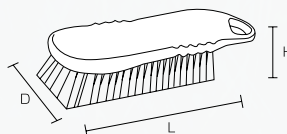

Product code

Red	57042
Yellow	57043
Green	57044
Blue	57045

Specification

Bristle diameter (mm)	0.6
External dimensions (mm) (L x D x H)	190 x 50 x 50
Bristle length (mm)	30
Upper-temperature limit	120°C
Weight	165g
Material	Main body/ Polypropylene Bristle/Polyester