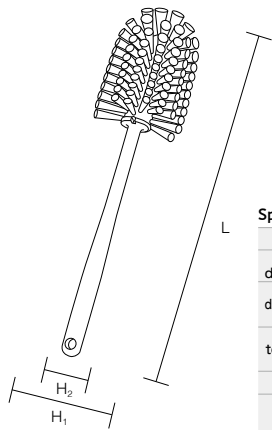

For appliance cleaning

HP Integrated Bottle Brush

Product code

Diameter	φ 70	φ 80	φ 90	φ 100
White	54201	54206	54211	54216
Red	54202	54207	54212	54217
Yellow	54203	54208	54213	54218
Green	54204	54209	54214	54219
Blue	54205	54210	54215	54220

Specification

Diameter	φ 70	φ 80	φ 90	φ 100
Bristle diameter (mm)	0.4			
External dimensions (mm) (L × H₁ × H₂)	390 × 70	395 × 80	400 × 90	405 × 100
※ H₂=30mm				
Upper-temperature limit	120°C			
Weight	185g	190g	195g	200g
Material	Main body/Polypropylene Bristle/Polyester			

For appliance cleaning