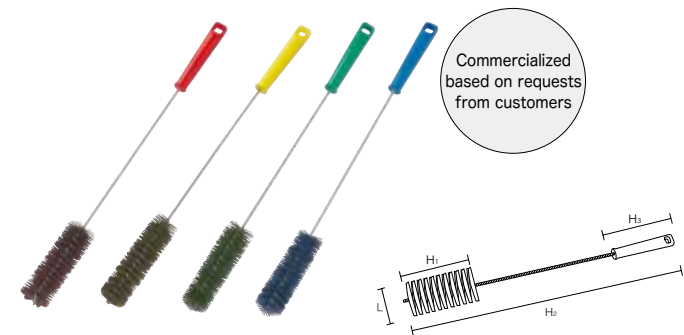

HPM Magnetic Pipe Cleaner

Product code

Diameter	φ 20	φ 35	φ 40	φ 50	φ 60
Red	57637	57642	57647	57652	57657
Yellow	57638	57643	57648	57653	57658
Green	57639	57644	57649	57654	57659
Blue	57640	57645	57650	57655	57660

Specification

Diameter	φ 20	φ 35	φ 40	φ 50	φ 60
Bristle diameter (mm)	0.6				
External dimensions (mm) (L × H₁ × H₂)	※ × 120 × 500 mm ※ The dimension L varies depending on the bristle length described in the column on the right. ※ H₃ = 120 mm				
Bristle length (mm)	20	35	40	50	60
Upper-temperature limit	120°C				
Weight	70g	80g	90g	95g	100g
Material	Bristle/Polyester Core wire/Stainless steel Grip/Polypropylene				

For appliance cleaning