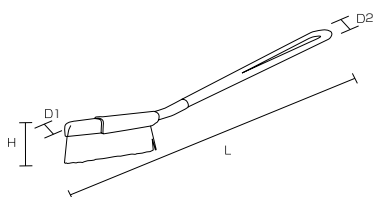

HP Interspace Brush ○●●●●

Product code

White	55081
Red	55082
Yellow	55083
Green	55084
Blue	55085

Specification

Bristle diameter (mm)	0.4
External dimensions (mm) (L×D1×D2×H)	215 × 5 × 16 × 20
Bristle length (mm)	13
Upper-temperature limit	120°C
Weight	55g
Material	Main body/ Stainless steel Bristle/Polyester

For appliance cleaning