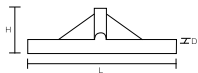

※ HP Aluminum Grip/Pin (see page 26) can be attached.

※ The green rubber head has gone out of production for manufacturer-related reasons. We have removed it from our lineup.

For floor cleaning