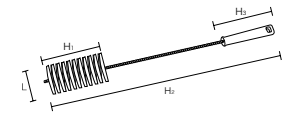

HP Pipe Cleaner

Usage example
These products are suitable to clean the inside of pipes and to wash the inside of manufacturing equipment. They also have high durability and sanitation property because they are made of highly-restorable materials.

Product code		φ 10	φ 20	φ 35	φ 40	φ 50	φ 60
White	55631	55636	55641	55646	55651	55656	
Red	55632	55637	55642	55647	55652	55657	
Yellow	55633	55638	55643	55648	55653	55658	
Green	55634	55639	55644	55649	55654	55659	
Blue	55635	55640	55645	55650	55655	55660	

Specification		φ 10	φ 20	φ 35	φ 40	φ 50	φ 60
Size (mm)							
Bristle diameter (mm)		0.2		0.4			
External dimensions (mm) (L × H₁ × H₂)	※ × 120 × 500 mm ※ The dimension L varies depending on the bristle length described in the column on the right. ※ H₃ = 120 mm						
Bristle length (mm)		φ 10	φ 20	φ 35	φ 40	φ 50	φ 60
Upper-temperature limit		120°C					
Weight		75g	75g	80g	80g	85g	90g
Material		Bristle/Polyester		Core wire/Stainless steel		Grip/Polypropylene	

For appliance cleaning