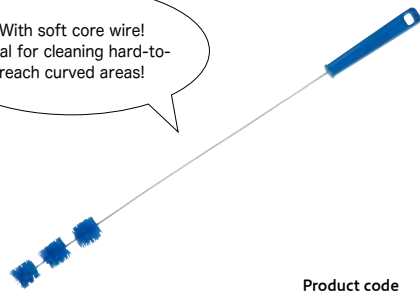

HP Drainpipe Cleaner

With soft core wire!
Ideal for cleaning hard-to-reach curved areas!

Product code

Blue	55625

Specification

Bristle diameter (mm)	0.4
External dimensions (mm) (L × H₁ × H₂)	30 × 130 × 600mm ※ H₂=120mm
Bristle length (mm)	30 × 3mm
Weight	55g
Material	Bristle/Polyester Core wire/Stainless steel Grip/Polypropylene