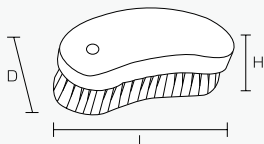

HPM S Magnetic Handy Brush

Product code

Red	57032
Yellow	57033
Green	57034
Blue	57035

Specification

Bristle diameter (mm)	0.6
External dimensions (mm) (L x D x H)	120 x 45 x 40
Bristle length (mm)	20
Upper-temperature limit	120°C
Weight	110g
Material	Main body/ Polypropylene Bristle/Polyester