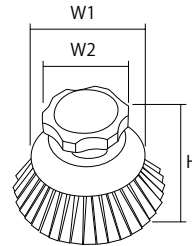

Specification

Bristle diameter (mm)	0.6
External dimensions (mm) (L x D x H)	120 x 45 x 40
Bristle length (mm)	20
Upper-temperature limit	120°C
Weight	110g
Material	Main body/ Polypropylene Bristle/Polyester

Usage example

For appliance cleaning

HPM M Magnetic Handy Brush

Product code

Red	57177
Yellow	57178
Green	57179
Blue	57180

Specification

Bristle diameter (mm)	0.6
External dimensions (mm) (L x D x H)	170 x 55 x 45
Bristle length (mm)	30
Weight	135g
Material	Main body/ Polypropylene Bristle/Polyester

For appliance cleaning

HPM Magnetic Scrubber

Product code	
Red	57162
Yellow	57163
Green	57164
Blue	57165

Specification	
Bristle diameter (mm)	0.6
External dimensions (L x D x H)	70 x 40 x 180
Upper-temperature limit	120°C
Weight	70g
Material	Main body/ Polypropylene Core wire/ Stainless steel Bristle/Polyester

For appliance cleaning

HPM Round Magnetic Handy Brush

Product code	
Red	57072
Yellow	57073
Green	57074
Blue	57075

Specification	
Bristle diameter (mm)	0.6
External dimensions (mm) (W1 x W2 x H)	90 x 70 x 90 (φ 110)
Bristle length (mm)	45
Upper-temperature limit	120°C
Weight	235g
Material	Main body/ Polypropylene Bristle/Polyester