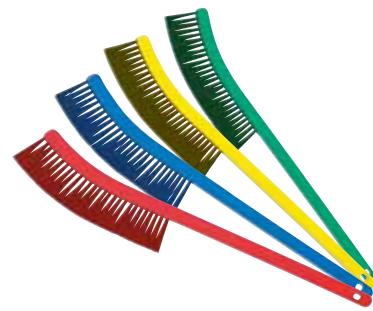

HPM Magnetic Wand Brush

Product code	
Red	57092
Yellow	57093
Green	57094
Blue	57095

Specification	
Bristle diameter (mm)	0.6
External dimensions (mm) (L x D x H)	600 x 12 x 80
Bristle length (mm)	55
Upper-temperature limit	120°C
Weight	160g
Material	Main body/ Polypropylene Bristle/Polyester