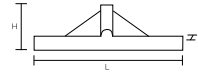

Specification

Size	25	40	50	60
External dimensions(mm) (L x H x D)	250×150×26	400×150×26	500×150×26	600×150×26
Upper-temperature limit	100°C			
Weight	180g	220g	260g	310g
Material	PP/PE/Rubber sponge			

※ HP Aluminum Grip/Pin (see page 26) can be attached.

※ The green rubber head has gone out of production for manufacturer-related reasons. We have removed it from our lineup.

For floor cleaning