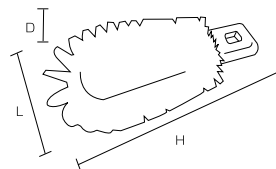

※ The "HP New Nail Brush" which was previously sold has the same specifications as the "HP S Handy Brush, Soft". Therefore, please order a "Soft Type of HP S Handy Brush" if you want an "HP New Nail Brush".