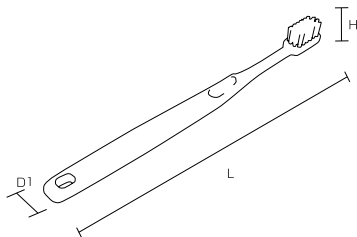

For appliance cleaning

HP Toothbrush-Type Brush (A 5-piece pack) ●●●●●

Usage example

※ This product is sold in sets (A 5-piece pack).

Product code

Red	57112
Yellow	57113
Green	57114
Blue	57115

Specification

Bristle diameter (mm)	0.2
External dimensions (mm) (L×D1×H)	165 × 11 × 13
Bristle length (mm)	8
Upper-temperature limit	120°C
Weight	7g
Material	Main body/ Polypropylene Bristle/Polyester

For appliance cleaning