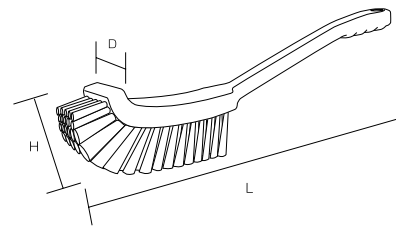

Specification	
Bristle diameter (mm)	0.6
External dimensions (mm) (L x D x H)	460 x 45 x 100
Bristle length (mm)	53
Upper-temperature limit	120°C
Weight	280g
Material	Main body/ Polypropylene Bristle/Polyester

For appliance cleaning