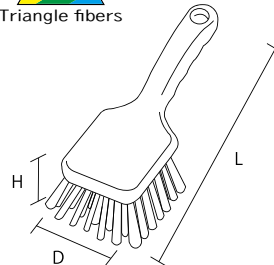

HP Short Handled Brush

New color To be launched in spring 2026

Product code

White	54121
Red	54122
Yellow	54123
Green	54124
Blue	54125
Orange	56046
Purple	56047
Pink	56048

Specification

Bristle type (Bristle diameter (mm))	Hard (0.6)
External dimensions (mm) (L x D x H)	215 x 75 x 55
Bristle length (mm)	33
Upper-temperature limit	120°C
Weight	220g
Material	Main body/ Polypropylene Bristle/Polyester