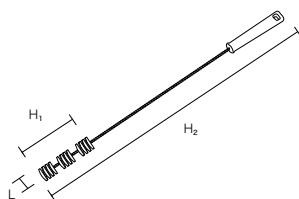

For appliance cleaning