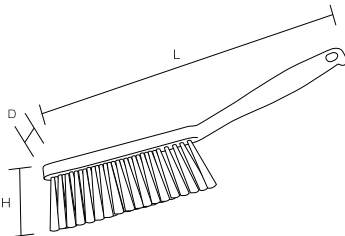

For appliance cleaning

HPM Magnetic Bakery Brush

Product code	
Red	57052
Yellow	57053
Green	57054
Blue	57055

Specification	
Bristle diameter (mm)	0.6
External dimensions (mm) (L x D x H)	350 x 35 x 110
Bristle length (mm)	50
Upper-temperature limit	120°C
Weight	180g
Material	Main body/ Polypropylene Bristle/Polyester