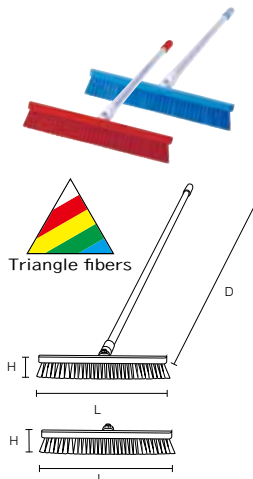

HP Under-machine broom (Long handle/Short handle) /HP Spare Under-machine broom

Product code

Type	Long handle	Short handle	Spare
Red	54252	54242	54257
Blue	54255	54245	54260

Specification

Type	Long handle	Short handle	Spare
Bristle type (Bristle diameter mm)	Hard (0.4)		
External dimensions (mm) (L x D x H)	300x1330x55	300x730x55	300x50x55
Bristle length (mm)	40		
Upper-temperature limit	120°C		
Weight	440g	320g	95g
Material	Head/Polypropylene Joint/Stainless steel Bristle/Polyester Handle/Aluminum Grip/Polypropylene		Head/Polypropylene Bristle/Polyester

※ HP Aluminum handle cannot be connected.