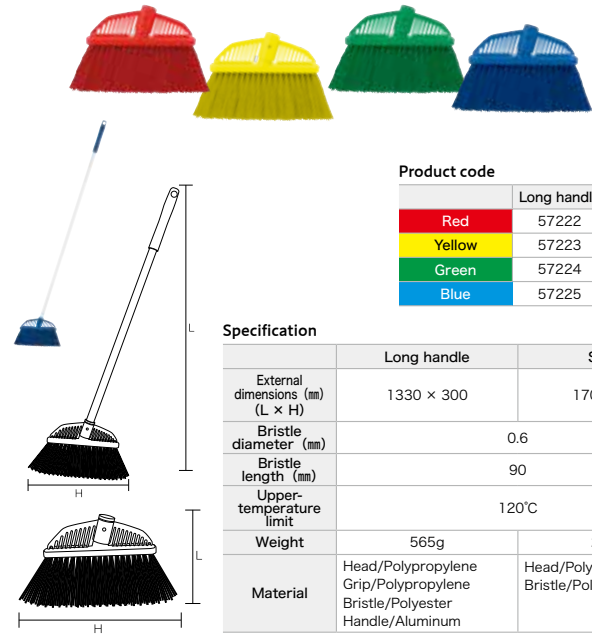

HPM Italian Magnetic Broom

Product code		
	Long handle	Spare
Red	57222	57237
Yellow	57223	57238
Green	57224	57239
Blue	57225	57240

External dimensions (mm) (L × H)	Specification	
	Long handle	Spare
1330 × 300	170 × 300	
Bristle diameter (mm)	0.6	
Bristle length (mm)	90	
Upper-temperature limit	120°C	
Weight	565g	245g
Material	Head/Polypropylene Grip/Polypropylene Bristle/Polyester Handle/Aluminum	Head/Polypropylene Bristle/Polyester

※ HP Aluminum handle cannot be connected.

For floor cleaning