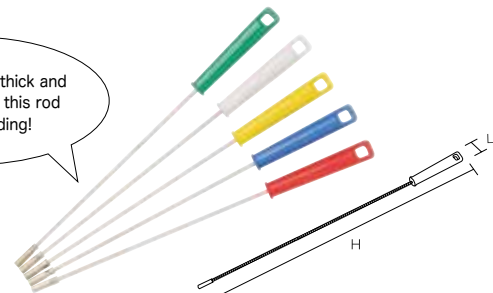

For appliance cleaning

HP Joint Pipe Cleaner Rod (Hard)

With the use of thick and hard core wire, this rod resists bending!

Image of connecting the Joint Pipe Cleaner

The connection part is screwed in.

The Joint Pipe Cleaner Head (brush part) can be used by connecting it to Joint Pipe Cleaner Rod (handle).