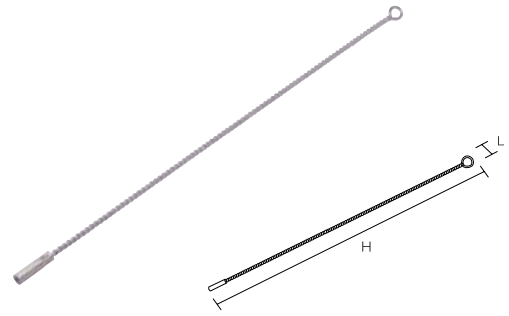

HP Joint Pipe Cleaner Rod (Ring end)