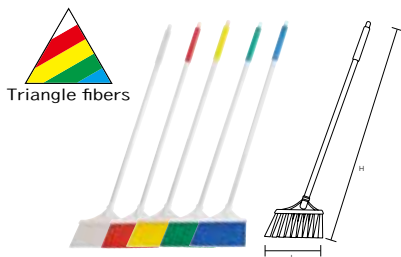

The attached comb can be used to scrape off residue from the broom.

Pin type Interchangeable heads

※ HP Aluminum handle cannot be connected.

For floor cleaning

HP One-Handed Broom

Product code

Bristle type	Soft	Hard
White	54271	54261
Red	54272	54262
Yellow	54273	54263
Green	54274	54264
Blue	54275	54265