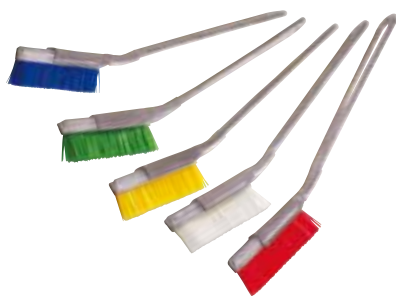

HP Interspace Brush ○●●●●

Product code

White	55081
Red	55082
Yellow	55083
Green	55084
Blue	55085

Specification

Bristle diameter (mm)	0.4
External dimensions (mm) (L×D1×D2×H)	215 × 5 × 16 × 20
Bristle length (mm)	13
Upper-temperature limit	120°C
Weight	55g
Material	Main body/ Stainless steel Bristle/Polyester

For appliance cleaning