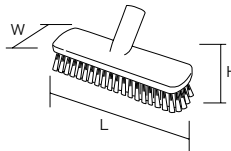

Product code

	20cm	30cm
White	54406	54411
Red	54407	54412
Yellow	54408	54413
Green	54409	54414
Blue	54410	54415

Specification

Bristle type (Bristle diameter mm)	20cm		30cm	
	Hard (0.6)			
External dimensions (L x W x H)	200 x 110 x 130		300 x 110 x 130	
Bristle length (mm)	40			
Upper-temperature limit	120°C			
Weight	300g		390g	
Material	Main body/Polypropylene Bristle/Polyester		Main body/Polypropylene Bristle/Polyester	

For floor cleaning