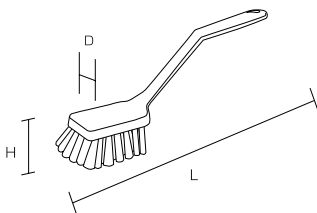

HP Wide Dish Brush

Product code

White	55831
Red	55832
Yellow	55833
Green	55834
Blue	55835

Specification

Bristle diameter (mm)	0.4
External dimensions (mm) (L x D x H)	290 x 45 x 40
Bristle length (mm)	20
Upper-temperature limit	120°C
Weight	82g
Material	Main body/ Polypropylene Bristle/Polyester

For appliance cleaning