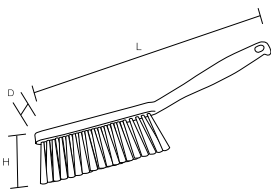

NEW

For appliance cleaning

New color To be launched in spring 2026

HP Bakery Brush (Soft / Hard)

For appliance cleaning

HP Wand Brush