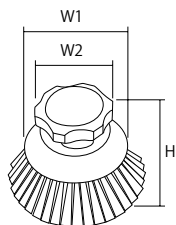

For appliance cleaning

HP Round Handy Brush