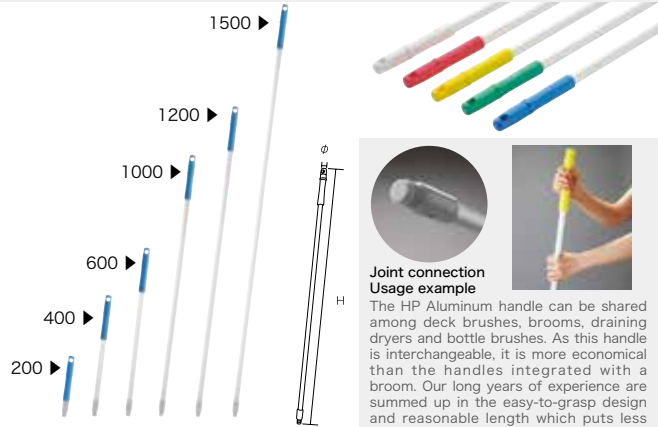

For floor cleaning

HP Duet Dustpan duet

Product code

White	55176
Red	55177
Yellow	55178
Green	55179
Blue	55180

Specification

External dimensions (mm) (L x W x H)	240 x 195 x 720
Upper-temperature limit	100°C
Weight	375g
Material	Main body/ Polypropylene Handle/Aluminum Rubber part on the edge/Elastomer

For floor cleaning

HP Aluminum Handle

For Deck Brush Heads, Broom Heads, Integrated Squeegee, Draining Dryer Heads, and Bottle Brush Heads

Joint connection Usage example

The HP Aluminum handle can be shared among deck brushes, brooms, draining dryers and bottle brushes. As this handle is interchangeable, it is more economical than the handles integrated with a broom. Our long years of experience are summed up in the easy-to-grasp design and reasonable length which puts less burden on the body.