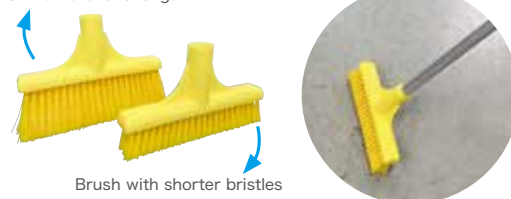

Customized hand brush ~ Super hard ~

Standard bristle length

Brush with shorter bristles

The bristles of the regular HP Hand Brush L are made shorter and stiffer. This super hard type is ideal for stubborn stains.

Actually used at the following Bread factories and fish paste factories

Customized broom ~ For cleaning stubborn floor stains ~

Standard bristle length

Brush with shorter bristles

The bristles of the regular HP Broom are made shorter and stiffer. Ideal for sweeping residue stuck to floor surfaces.