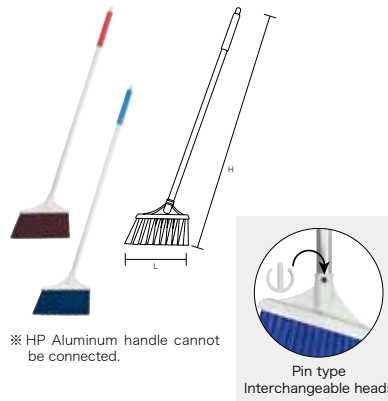

HPM Magnetic One-Handed Broom

※ HP Aluminum handle cannot be connected.

Pin type Interchangeable heads

Product code		
	Main body	Spare
Red	57262	57267
Blue	57265	57270

Specification		
	Main body	Spare
Bristle type (Bristle diameter mm)	0.6	
External dimensions (mm) (L × H)	210 × 870	210 × 150
Bristle length (mm)	85	
Upper-temperature limit	120°C	
Weight	230g	120g
Material	Head/Polypropylene Bristle/Polyester Handle/Aluminum Grip/Polyethylene	

For floor cleaning