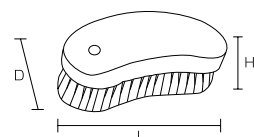

For appliance cleaning