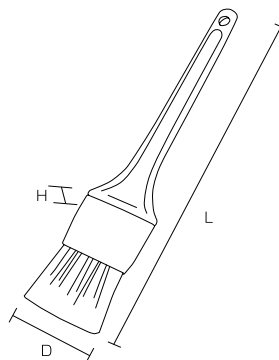

Product code

Red	54137
Yellow	54138
Green	54139
Blue	54140

Specification

Bristle diameter (mm)	0.2
External dimensions (mm) (L x H)	250 x 75
Bristle length (mm)	50
Upper-temperature limit	120°C
Weight	35g
Material	Main body/ Polypropylene Bristle/Polyester

Product code

Size	Small	Medium	Large
Red	54017	54012	54007
Yellow	54018	54013	54008
Green	54019	54014	54009
Blue	54020	54015	54010

Specification

Size	Small	Medium	Large
Bristle diameter (mm)	0.1		
External dimensions (mm) (L x D x H)	240x30x9	240x45x9	240x60x9
Bristle length (mm)	45		
Upper-temperature limit	120°C		
Weight	25g	35g	45g
Material	Main body/ABS Bristle/Polyester