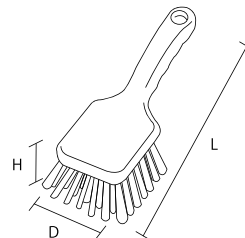

For appliance cleaning

HPM Magnetic Square Handy Brush

Product code	
Red	57077
Yellow	57078
Green	57079
Blue	57080

Specification	
Bristle diameter (mm)	0.6
External dimensions (mm) (L x D x H)	150 x 100 x 90
Bristle length (mm)	30
Upper-temperature limit	120°C
Weight	250g
Material	Main body/ Polypropylene Bristle/Polyester

For appliance cleaning

HPM Magnetic Short Handled Brush

Product code	
Red	57082
Yellow	57083
Green	57084
Blue	57085

Specification	
Bristle diameter (mm)	0.6
External dimensions (mm) (L x D x H)	215 x 75 x 55
Bristle length (mm)	33
Upper-temperature limit	120°C
Weight	225g
Material	Main body/ Polypropylene Bristle/Polyester