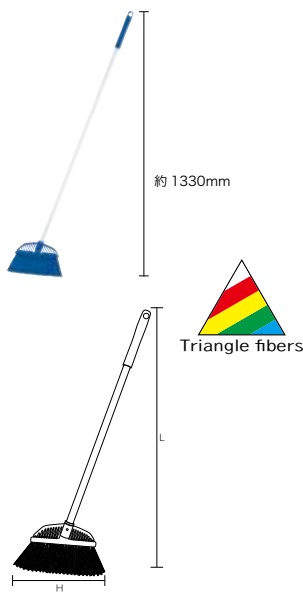

For floor cleaning

HP Italian Broom

Product code

Type	Long handle	
Bristle type (Bristle diameter mm)	Soft (0.4)	Hard (0.6)
Red	54182	54222
Yellow	54183	54223
Green	54184	54224
Blue	54185	54225

Specification

Type	Long handle	
Bristle type (Bristle diameter mm)	Soft (0.4)	Hard (0.6)
External dimensions (mm) (L x H)	1330 x 300	
Bristle length (mm)	90	
Upper-temperature limit	120°C	
Weight	490g	530g
Material	Head/Polypropylene Grip/Polypropylene Bristle/Polyester Handle/Aluminum	

※ HP Aluminum handle cannot be connected.

For floor cleaning