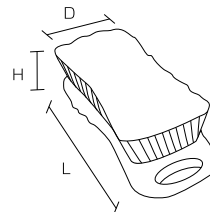

Usage example

NEW

For appliance cleaning