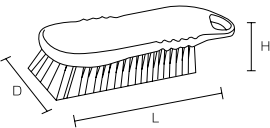

Usage example

The easy-to-grasp grip accurately transmits the stress applied to remove stains as well as reduces the burden on the body.

For appliance cleaning