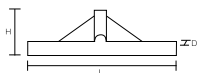

For floor cleaning

HP Draining Dryer Head (Green)

Rubber: (White)

Size	25	40	50	60
Flat Green	54029	54034	54039	54044
Sharp Green	54324	54329	54334	54339

Rubber: (Blue)

Size	25	40	50	60
Flat Green	54084	54064	54069	54074
Sharp Green	54344	54349	54354	54359