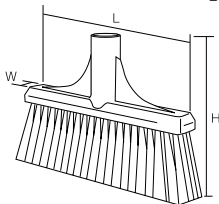

Product code

Bristle type (Bristle diameter mm)	Soft (0.4)	Hard (0.6)
White	55030	55035
Red	55031	55036
Yellow	55032	55037
Green	55033	55038
Blue	55034	55039

Specification

Bristle type (Bristle diameter mm)	Soft (0.4)	Hard (0.6)
External dimensions (mm) (L x W x H)	230 x 35 x 170	
Bristle length (mm)	75	
Upper-temperature limit	120°C	
Weight	330g	
Material	Main body/Polypropylene Bristle/Polyester	