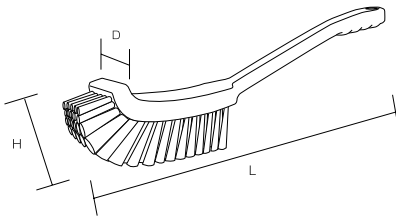

Usage example

For appliance cleaning

HPM Straight Handle Magnetic Brush

Product code

Red	57252
Yellow	57253
Green	57254
Blue	57255

Specification

Bristle diameter (mm)	0.6
External dimensions (mm) (L x D x H)	410 x 35 x 97
Bristle length	62
Upper-temperature limit	120°C
Weight	195g
Material	Main body/ Polypropylene Bristle/Polyester

For appliance cleaning

HPM Magnetic Long Handled Brush

Product code	
Red	57002
Yellow	57003
Green	57004
Blue	57005

Specification	
Bristle diameter (mm)	0.6
External dimensions (mm) (L x D x H)	435 x 45 x 70
Bristle length (mm)	40
Upper-temperature limit	120°C
Weight	250g
Material	Main body/ Polypropylene Bristle/Polyester