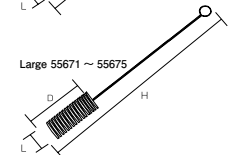

Large 55671 ~ 55675