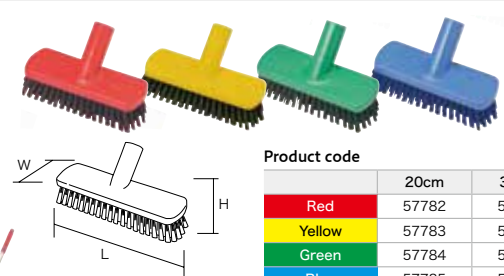

Pin type Interchangeable heads

Product code		
	Main body	Spare
Red	57262	57267
Blue	57265	57270

Specification		
	Main body	Spare
Bristle type (Bristle diameter mm)	0.6	
External dimensions (mm) (L × H)	210 × 870	210 × 150
Bristle length (mm)	85	
Upper-temperature limit	120°C	
Weight	230g	120g
Material	Head/Polypropylene Bristle/Polyester Handle/Aluminum Grip/Polyethylene	

For floor cleaning

HPM Italian Magnetic Broom

Product code		
	Long handle	Spare
Red	57222	57237
Yellow	57223	57238
Green	57224	57239
Blue	57225	57240

External dimensions (mm) (L × H)	Specification	
	Long handle	Spare
1330 × 300	170 × 300	
Bristle diameter (mm)	0.6	
Bristle length (mm)	90	
Upper-temperature limit	120°C	
Weight	565g	245g
Material	Head/Polypropylene Grip/Polypropylene Bristle/Polyester Handle/Aluminum	Head/Polypropylene Bristle/Polyester

※ HP Aluminum handle cannot be connected.

For floor cleaning

HPM Magnetic 20cm · 30cm-Wide Deck Brush Head

Product code		
	20cm	30cm
Red	57782	57787
Yellow	57783	57788
Green	57784	57789
Blue	57785	57790

Bristle diameter (mm)	Specification	
	20cm	30cm
0.6	0.6	
External dimensions (mm) (L × W × H)	200 × 110 × 130	300 × 110 × 130
Bristle length (mm)	40	
Upper-temperature limit	120°C	
Weight	310g	415g
Material	Main body/Polypropylene Bristle/Polyester	