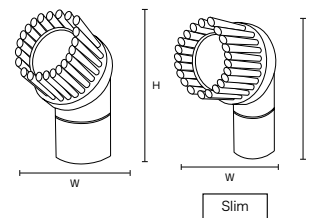

Product code

White	55806	Slim	55811
Red	55807		55812
Yellow	55808		55813
Green	55809		55814
Blue	55810		55815

Specification

Bristle diameter (mm)	0.4	Slim	0.4
External dimensions (mm) (W × H)	Nozzle body insertion diameter Inner diameter 45 mm Outer diameter 49 mm	Nozzle body insertion diameter Inner diameter 28 mm Outer diameter 33 mm	
Bristle length (mm)	40		40
Weight	75g		65g
Material	Main body/ Polypropylene Bristle/Polyester		Main body/ Polypropylene Bristle/Polyester