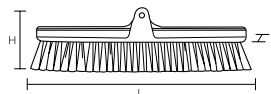

HP Spare Universal Broom

Product code

Size (cm)	30		45	
	Soft (0.2)	Hard (0.4)	Soft (0.2)	Hard (0.4)
White	55045	55115	55055	55165
Red	55046	55116	55056	55166
Yellow	55047	55117	55057	55167
Green	55048	55118	55058	55168
Blue	55049	55119	55059	55169

Specification

Size (cm)	30		45	
	Soft (0.2)	Hard (0.4)	Soft (0.2)	Hard (0.4)
External dimensions (mm) (L x D x H)	300 x 14 x 87		450 x 14 x 87	
Bristle length (mm)	40			
Upper-temperature limit	120°C			
Weight	95g		135g	
Material	Head/Polypropylene Bristle/Polyester			

※ HP Aluminum handle cannot be connected.