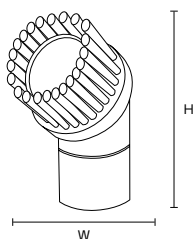

Specification

Bristle diameter (mm)	0.6
External dimensions (mm) (L x D x H)	120 x 45 x 40
Bristle length (mm)	20
Upper-temperature limit	120°C
Weight	110g
Material	Main body/ Polypropylene Bristle/Polyester

For appliance cleaning

HPM Magnetic Square Handy Brush

Product code	
Red	57077
Yellow	57078
Green	57079
Blue	57080

Specification	
Bristle diameter (mm)	0.6
External dimensions (mm) (L x D x H)	150 x 100 x 90
Bristle length (mm)	30
Upper-temperature limit	120°C
Weight	250g
Material	Main body/ Polypropylene Bristle/Polyester

For appliance cleaning

HPM Magnetic Short Handled Brush

Product code	
Red	57082
Yellow	57083
Green	57084
Blue	57085

Specification	
Bristle diameter (mm)	0.6
External dimensions (mm) (L x D x H)	215 x 75 x 55
Bristle length (mm)	33
Upper-temperature limit	120°C
Weight	225g
Material	Main body/ Polypropylene Bristle/Polyester

Usage example

For appliance cleaning

HPM Vacuum Cleaner Nozzle Magnetic Brush ● ● ● ●

Product code

Red	57172
Yellow	57173
Green	57174
Blue	57175

Specification

Bristle diameter (mm)	0.6
External dimensions (mm) (W × H)	70 × 145 Nozzle body insertion diameter Inner diameter 45 mm Outer diameter 49 mm
Bristle length (mm)	40
Weight	75g
Material	Main body/ Polypropylene Bristle/Polyester