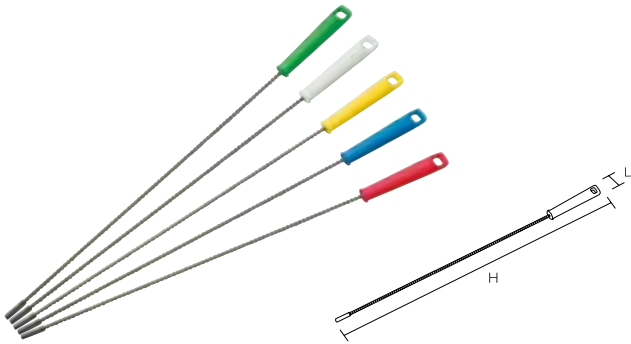

For appliance cleaning

HP Joint Pipe Cleaner Rod (Grip)