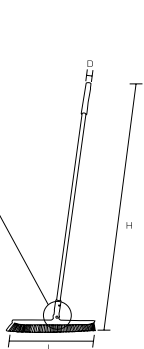

Product code

Size (cm)	30		45	
	Soft (0.2)	Hard (0.4)	Soft (0.2)	Hard (0.4)
White	55040	55110	55050	55160
Red	55041	55111	55051	55161
Yellow	55042	55112	55052	55162
Green	55043	55113	55053	55163
Blue	55044	55114	55054	55164

Specification

Size (cm)	30		45	
	Soft (0.2)	Hard (0.4)	Soft (0.2)	Hard (0.4)
External dimensions (mm) (L x D x H)	300 x 30 x 1370		450 x 30 x 1370	
Bristle length (mm)	40			
Upper-temperature limit	120°C			
Weight	440g		490g	
Material	Head/Polypropylene Bristle/Polyester Joint/Stainless steel Handle/Aluminum Grip/Polypropylene			

※ HP Aluminum handle cannot be connected.

For floor cleaning