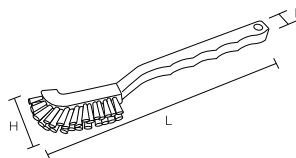

HP Utility Brush ○●●●●

Usage example

These brushes remove stains even in inaccessible by hand, narrow and difficult-to-wash spaces, as well as sweeping up the dirt accumulated in the corners of machines. As these brushes are available in two types, Medium and Hard, you can select either one depending on the dust type. Their special toothbrush-shaped design enables reaching to the ends, making them suitable for various applications.

Product code

Bristle type	Medium	Hard
White	55065	55075
Red	55066	55076
Yellow	55067	55077
Green	55068	55078
Blue	55069	55079

Specification

Bristle type	Medium	Hard
Bristle diameter (mm)	0.4	0.6
External dimensions (mm) (L × D × H)	210 × 13 × 40	
Bristle length (mm)	15	
Upper-temperature limit	120°C	
Weight	30g	
Material	Main body/ Polypropylene Bristle/Polyester	

For appliance cleaning