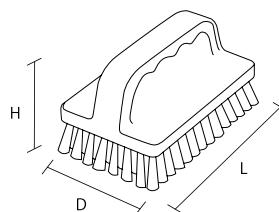

HP Square Handy Brush

Product code

White	54316
Red	54317
Yellow	54318
Green	54319
Blue	54320

Specification

Bristle type (Bristle diameter (mm))	Hard (0.6)
External dimensions (mm) (L × D × H)	150 × 100 × 90
Bristle length (mm)	30
Upper-temperature limit	120°C
Weight	280g
Material	Main body/ Polypropylene Bristle/Polyester