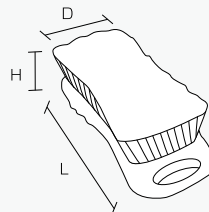

Product code

Red	57042
Yellow	57043
Green	57044
Blue	57045

Specification

Bristle diameter (mm)	0.6
External dimensions (mm) (L x D x H)	190 x 50 x 50
Bristle length (mm)	30
Upper-temperature limit	120°C
Weight	165g
Material	Main body/ Polypropylene Bristle/Polyester

Specification

Bristle diameter (mm)	0.6
External dimensions (mm) (L x D x H)	120 x 45 x 40
Bristle length (mm)	20
Upper-temperature limit	120°C
Weight	110g
Material	Main body/ Polypropylene Bristle/Polyester

Usage example

For appliance cleaning

HPM M Magnetic Handy Brush

Product code

Red	57177
Yellow	57178
Green	57179
Blue	57180

Specification

Bristle diameter (mm)	0.6
External dimensions (mm) (L x D x H)	170 x 55 x 45
Bristle length (mm)	30
Weight	135g
Material	Main body/ Polypropylene Bristle/Polyester