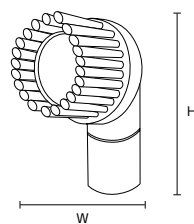

Specification

Bristle diameter (mm)	0.6
External dimensions (mm) (L x D x H)	120 x 45 x 40
Bristle length (mm)	20
Upper-temperature limit	120°C
Weight	110g
Material	Main body/ Polypropylene Bristle/Polyester

Usage example

For appliance cleaning

HPM Vacuum Cleaner Nozzle Magnetic Brush ● ● ● ●

Product code

Red	57172
Yellow	57173
Green	57174
Blue	57175

Specification

Bristle diameter (mm)	0.6
External dimensions (mm) (W × H)	70 × 145 Nozzle body insertion diameter Inner diameter 45 mm Outer diameter 49 mm
Bristle length (mm)	40
Weight	75g
Material	Main body/ Polypropylene Bristle/Polyester

Usage example

For appliance cleaning

HPM Vacuum Cleaner Nozzle Magnetic Slim Brush ● ● ● ●

Product code

Red	57182
Yellow	57183
Green	57184
Blue	57185

Specification

Bristle diameter (mm)	0.6
External dimensions (mm) (W × H)	70 × 110 × 100 Nozzle body insertion diameter Inner diameter 28 mm Outer diameter 33 mm
Bristle length (mm)	40
Weight	65g
Material	Main body/ Polypropylene Bristle/Polyester

Specification

Diameter	φ 20	φ 35	φ 40	φ 50	φ 60
Bristle diameter (mm)	0.6				
External dimensions (mm) (L × H ₁ × H ₂)	※ × 120 × 500 mm ※ The dimension L varies depending on the bristle length described in the column on the right. ※ H ₃ = 120 mm				
Bristle length (mm)	20	35	40	50	60
Upper-temperature limit	120°C				
Weight	70g	80g	90g	95g	100g
Material	Bristle/Polyester Core wire/Stainless steel Grip/Polypropylene				