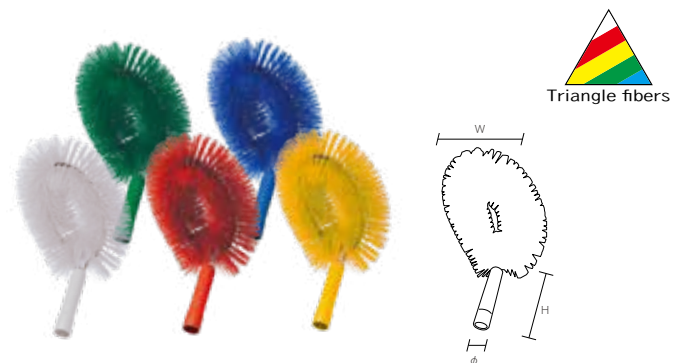

HP High place Brush

Product code

White	55616
Red	55617
Yellow	55618
Green	55619
Blue	55620

Specification

Bristle diameter (mm)	0.4
External dimensions (mm) (φ × W × H)	100 × 210 × 300
Upper-temperature limit	120°C
Weight	285g
Material	Core wire/ Stainless steel Bristle/Polyester Joint/Polypropylene