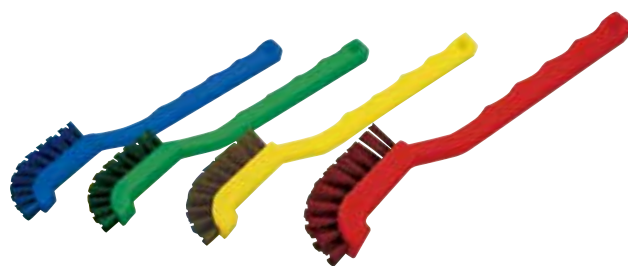

HPM Magnetic Utility Brush ● ● ● ●

Product code

Red	57102
Yellow	57103
Green	57104
Blue	57105

Specification

Bristle diameter (mm)	0.6
External dimensions (mm) (L × D × H)	210 × 13 × 40
Bristle length (mm)	15
Upper-temperature limit	120°C
Weight	20g
Material	Main body/ Polypropylene Bristle/Polyester