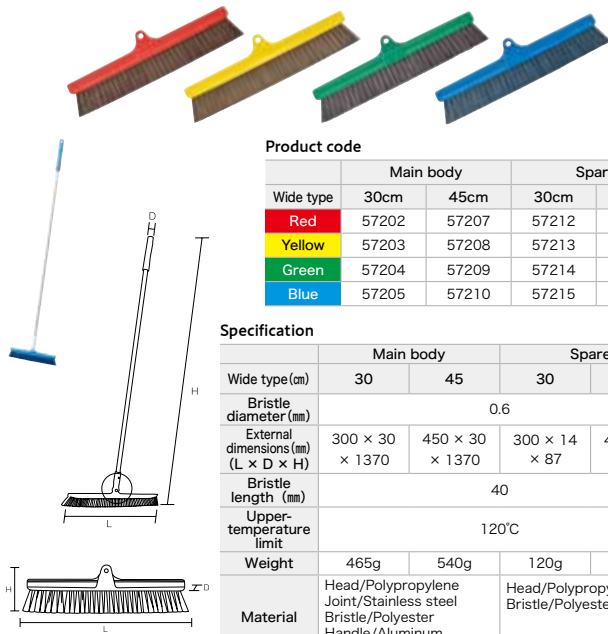

HPM Universal Magnetic Broom

Wide type	Main body		Spare	
	30cm	45cm	30cm	45cm
Red	57202	57207	57212	57217
Yellow	57203	57208	57213	57218
Green	57204	57209	57214	57219
Blue	57205	57210	57215	57220

Wide type (cm)	Main body		Spare	
	30	45	30	45
Bristle diameter (mm)	0.6			
External dimensions (mm) (L × D × H) × 1370	300 × 30	450 × 30	300 × 14	450 × 14
Bristle length (mm)	40			
Upper-temperature limit	120°C			
Weight	465g	540g	120g	195g
Material	Head/Polypropylene Joint/Stainless steel Bristle/Polyester Handle/Aluminum Grip/Polypropylene		Head/Polypropylene Bristle/Polyester	

※ HP Aluminum handle cannot be connected.

For floor cleaning