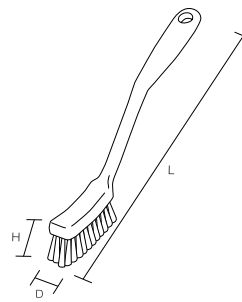

HP Slim Dish Brush

Product code

White	55821
Red	55822
Yellow	55823
Green	55824
Blue	55825

Specification

Bristle diameter (mm)	0.4
External dimensions (mm) (L x D x H)	290 x 22 x 45
Bristle length (mm)	25
Upper-temperature limit	120°C
Weight	60g
Material	Main body/ Polypropylene Bristle/Polyester

For appliance cleaning