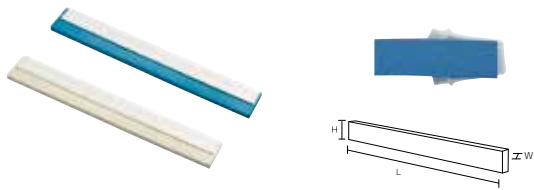

For floor cleaning

HP Flat Spare Draining Dryer

Product code

Size	25	40	50	60
White	54049	54046	54047	54048
Blue	54050	54076	54077	54078

Specification

Size	25	40	50	60
External dimensions (mm) (L x D x H)	250x55x14	400x55x14	500x55x14	600x55x14
Upper-temperature limit	100°C			
Weight	60g	90g	110g	130g
Material	PE/Rubber sponge			

※ Drainage Dryer 25 Spare Rubber can also be used with the Hand Squeegee Spare Rubber (page 25).
※ The green rubber head has gone out of production for manufacturer-related reasons. We have removed it from our lineup.

For floor cleaning