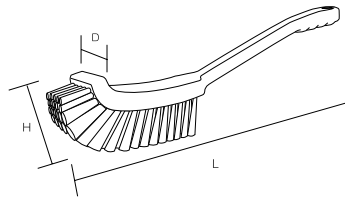

HP Carwash Brush

Usage example