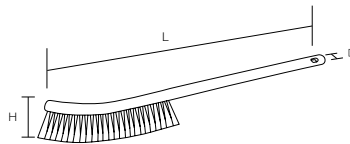

NEW

For appliance cleaning

New color To be launched in spring 2026

HP Bakery Brush (Soft / Hard)

For appliance cleaning

HP Wand Brush