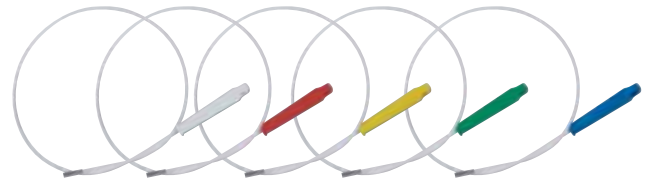

HP Joint Pipe Cleaner Rod (Resin)

Product code

Size (mm)	1,130
White	55726
Red	55727
Yellow	55728
Green	55729
Blue	55730

Specification

Size (mm)	1,130
External dimensions (mm) (L x H)	22 x 1,130
Nut size (mm)	8
Upper-temperature limit	120°C
Weight	75g
Material	Resin/POM Grip/Polypropylene