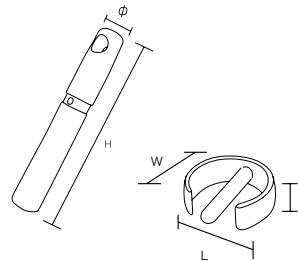

For floor cleaning

HP Aluminum Handle

For Deck Brush Heads, Broom Heads, Integrated Squeegee, Draining Dryer Heads, and Bottle Brush Heads

Joint connection Usage example

The HP Aluminum handle can be shared among deck brushes, brooms, draining dryers and bottle brushes. As this handle is interchangeable, it is more economical than the handles integrated with a broom. Our long years of experience are summed up in the easy-to-grasp design and reasonable length which puts less burden on the body.

Product code

Size (mm)	1500	1200	1000	600	400	200
White	55011	55020	54096	54101	54106	54111
Red	55012	55021	54097	54102	54107	54112
Yellow	55013	55022	54098	54103	54108	54113
Green	55014	55023	54099	54104	54109	54114
Blue	55015	55024	54100	54105	54110	54115

Specification

Size (mm)	1500	1200	1000	600	400	200
External dimensions (mm) (φ × H)	31 × 1570	31 × 1270	31 × 1080	31 × 670	31 × 475	31 × 255
Upper-temperature limit	100°C					
Weight	380g	320g	280g	200g	150g	100g
Material	Handle/Aluminum Screw/POM Grip/Polypropylene					

※ These handles are not interchangeable with Universal Brooms, Italian Brooms, One-Handed Brooms, Mops, and Twin Wooden Floor Wipers.

※ The specifications of this product are subject to minor changes.

For floor cleaning

HP Grip [Pin] for aluminum

Product code

	Grip	Pin
White	54446	54451
Red	54447	54452
Yellow	54448	54453
Green	54449	54454
Blue	54450	54455

Specification

	Grip	Pin
External dimensions (mm) (L × W × H)	31 × 190	30 × 30 × 10
Upper-temperature limit	120°C	
Weight	45g	1g
Material	Polypropylene	

Diagram

Twenty-five patterns of color coding can be created by combining the five colors on each side.

For appliance cleaning

HP Aluminum extensible Handle

For Deck Brush Heads, Broom Heads, Integrated Squeegee, Draining Dryer Heads, and Bottle Brush Heads

Product code