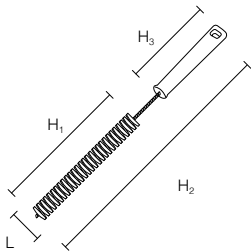

Specification	
Bristle diameter	0.2
External dimensions (mm) (L × H ₁ × H ₂)	15 × 150 × 300 ※ H ₃ = 120
Bristle length (mm)	φ 15
Weight	55g
Material	Bristle/Polyester Core wire/Stainless steel Grip/Polypropylene