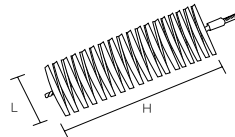

HP Joint Pipe Cleaner Head

Product code		φ 10	φ 15	φ 20	φ 25	φ 35	φ 40	φ 50	φ 60
Bristle length (mm)									
White	55751	55781	55756	55786	55761	55766	55771	55776	
Red	55752	55782	55757	55787	55762	55767	55772	55777	
Yellow	55753	55783	55758	55788	55763	55768	55773	55778	
Green	55754	55784	55759	55789	55764	55769	55774	55779	
Blue	55755	55785	55760	55790	55765	55770	55775	55780	

Specification		φ 10	φ 15	φ 20	φ 25	φ 35	φ 40	φ 50	φ 60
Bristle diameter (mm)		0.2				0.4			
External dimensions (mm) (L × H)	** × 120mm ※ The dimension L varies depending on the bristle length described in the column on the right.								
Bristle length (mm)		φ 10	φ 15	φ 20	φ 25	φ 35	φ 40	φ 50	φ 60
Upper-temperature limit		120°C							
Weight		12g	15g	15g	15g	25g	25g	30g	30g
Material		Bristle/Polyester		Core wire/Stainless steel					

For appliance cleaning