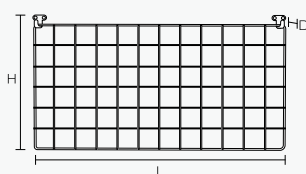

Product code

HP Mesh Panel	60001
HP Mesh Hook	60002

Specification

	Mesh Panel	Mesh Hook
External dimensions (mm) (LxDxH)	600 x 7 x 300	31 x 73 x 67
Weight	530g	32g
Material	Stainless	Chrome

※ The HP Mesh Panel includes two dedicated wall-mounting hooks and four screws.
※ The HP Mesh Hook is a hook for hanging brushes and is sold separately.