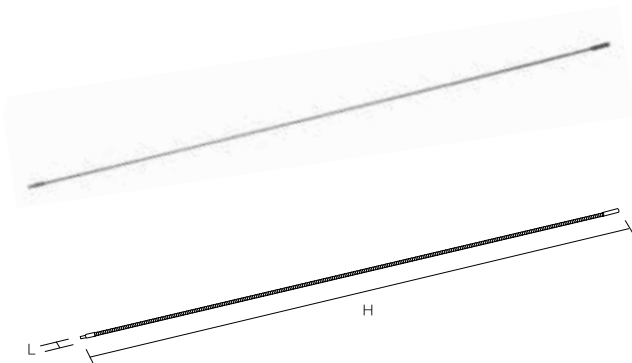

HP Joint Pipe Cleaner Intermediate Rod