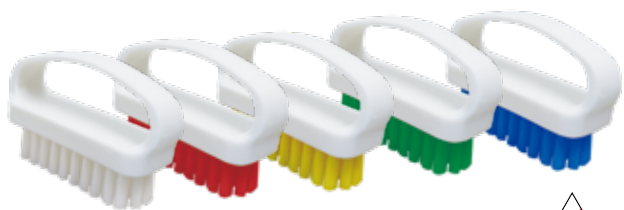

HP Nail Brush

Product code

White	54301
Red	54302
Yellow	54303
Green	54304
Blue	54305

Specification

Bristle diameter (mm)	0.2
External dimensions (mm) (L × D × H)	80 × 30 × 50
Bristle length (mm)	18
Upper-temperature limit	120°C
Weight	45g
Material	Main body/ Polypropylene Bristle/Polyester

For appliance cleaning