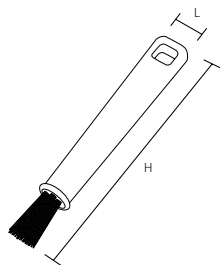

Usage example

For appliance cleaning

HPM Vacuum Cleaner Nozzle Magnetic Slim Brush ● ● ● ●

Product code

Red	57182
Yellow	57183
Green	57184
Blue	57185

Specification

Bristle diameter (mm)	0.6
External dimensions (mm) (W × H)	70 × 110 × 100 Nozzle body insertion diameter Inner diameter 28 mm Outer diameter 33 mm
Bristle length (mm)	40
Weight	65g
Material	Main body/ Polypropylene Bristle/Polyester

For appliance cleaning

HPM Magnetic Pen Brush ● ● ● ●

Product code

Red	57107
Yellow	57108
Green	57109
Blue	57110

Specification

Bristle diameter (mm)	0.6
External dimensions (mm) (L × H)	22 × 155
Bristle length (mm)	30
Upper-temperature limit	120°C
Weight	30g
Material	Main body/ABS Bristle/Polyester