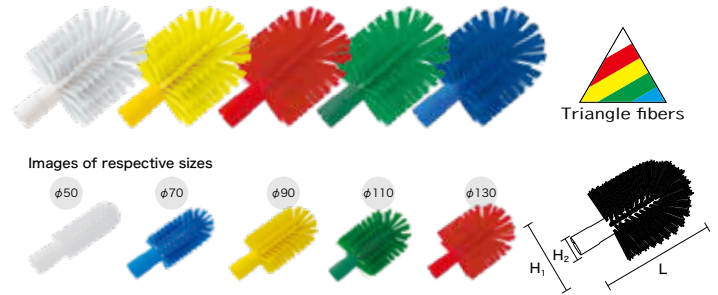

HP Bottle Brush Head

We increased size variations based on requests from customers!

Images of respective sizes