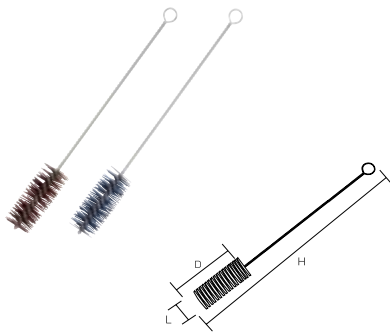

For appliance cleaning

HPM Magnetic Mini Pipe Brush (Large)

Product code	
Size	Large (φ 20)
Red	57632
Blue	57635

Specification	
Size	Large
Bristle diameter (mm)	0.6
External dimensions (mm) (L × H, D)	φ20×200, 50
Bristle length (mm)	φ 20
Upper-temperature limit	120°C
Weight	5g
Material	Core wire/ Stainless steel Bristle/Polyester

For floor cleaning