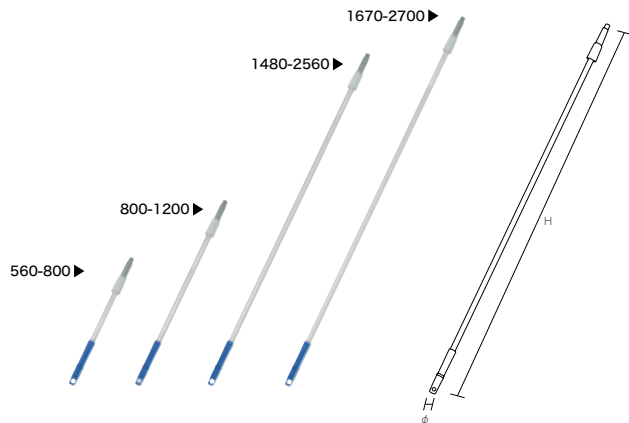

HP Aluminum extensible Handle

For Deck Brush Heads, Broom Heads, Integrated Squeegee, Draining Dryer Heads, and Bottle Brush Heads

Product code

Size (mm)	560-800	800-1200	1480-2560	1670-2700
White	54966	54961	54956	54141
Red	54967	54962	54957	54142
Yellow	54968	54963	54958	54143
Green	54969	54964	54959	54144
Blue	54970	54965	54960	54145

Specification

Size (mm)	560-800	800-1200	1480-2560	1670-2700
External dimensions (mm) (φ × H)	31 × 560-800	31 × 800-1200	31 × 1480-2560	31 × 1670-2700
Upper-temperature limit	100°C			
Weight	265g	335g	595g	630g
Material	Handle/Aluminum Grip/Polypropylene Screw · Joint/POM · ABS resin			

※ These handles are not interchangeable with Universal Brooms, Italian Brooms, One-Handed Brooms, Mops, and Twin Wooden Floor Wipers.

※ The specifications of this product are subject to minor changes.

For appliance cleaning