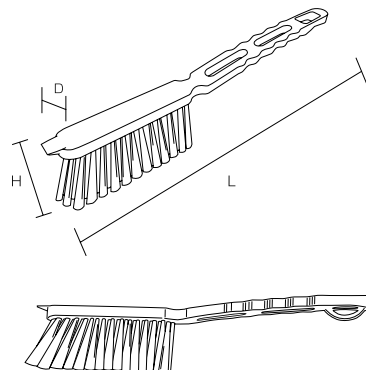

Usage example

For appliance cleaning

HPM Straight Handle Magnetic Brush

Product code

Red	57252
Yellow	57253
Green	57254
Blue	57255

Specification

Bristle diameter (mm)	0.6
External dimensions (mm) (L x D x H)	410 x 35 x 97
Bristle length	62
Upper-temperature limit	120°C
Weight	195g
Material	Main body/ Polypropylene Bristle/Polyester

For appliance cleaning

HPM Magnetic Long Handled Brush

Product code	
Red	57002
Yellow	57003
Green	57004
Blue	57005

Specification	
Bristle diameter (mm)	0.6
External dimensions (mm) (L x D x H)	435 x 45 x 70
Bristle length (mm)	40
Upper-temperature limit	120°C
Weight	250g
Material	Main body/ Polypropylene Bristle/Polyester