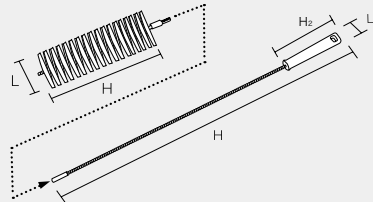

The Joint Pipe Cleaner Head (brush part) can be used by connecting it to Joint Pipe Cleaner Rod (handle).

Product code		400	600
Size (mm)			
White	55731	55736	
Red	55732	55737	
Yellow	55733	55738	
Green	55734	55739	
Blue	55735	55740	

Specification		400	600
Size (mm)			
External dimensions (mm) (L × H)		22 × 400	22 × 600
Nut size (mm)		8	
Upper-temperature limit		120°C	
Weight		85g	112g
Material		Core wire/Stainless steel Grip/Polypropylene