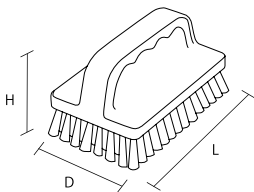

Specification

Bristle diameter (mm)	0.6
External dimensions (mm) (L x D x H)	120 x 45 x 40
Bristle length (mm)	20
Upper-temperature limit	120°C
Weight	110g
Material	Main body/ Polypropylene Bristle/Polyester

For appliance cleaning

HPM Magnetic Scrubber

Product code	
Red	57162
Yellow	57163
Green	57164
Blue	57165

Specification	
Bristle diameter (mm)	0.6
External dimensions (L x D x H)	70 x 40 x 180
Upper-temperature limit	120°C
Weight	70g
Material	Main body/ Polypropylene Core wire/ Stainless steel Bristle/Polyester

For appliance cleaning

HPM Round Magnetic Handy Brush

Product code	
Red	57072
Yellow	57073
Green	57074
Blue	57075

Specification	
Bristle diameter (mm)	0.6
External dimensions (mm) (W1 x W2 x H)	90 x 70 x 90 (φ 110)
Bristle length (mm)	45
Upper-temperature limit	120°C
Weight	235g
Material	Main body/ Polypropylene Bristle/Polyester

For appliance cleaning

HPM Magnetic Square Handy Brush

Product code	
Red	57077
Yellow	57078
Green	57079
Blue	57080

Specification	
Bristle diameter (mm)	0.6
External dimensions (mm) (L x D x H)	150 x 100 x 90
Bristle length (mm)	30
Upper-temperature limit	120°C
Weight	250g
Material	Main body/ Polypropylene Bristle/Polyester