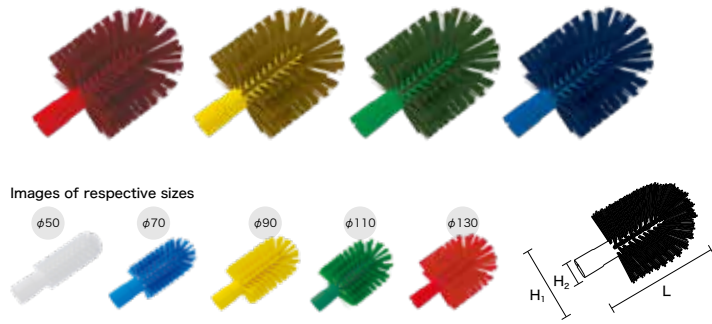

For appliance cleaning

HPM Magnetic Bottle Brush Head

Product code

Diameter	φ 50	φ 60	φ 70	φ 80	φ 90	φ 100	φ 110	φ 120	φ 130
Red	57047	57057	57062	57067	57117	57122	57127	57132	57137
Yellow	57048	57058	57063	57068	57118	57123	57128	57133	57138
Green	57049	57059	57064	57069	57119	57124	57129	57134	57139
Blue	57050	57060	57065	57070	57120	57125	57130	57135	57140

Specification

Diameter	φ 50	φ 60	φ 70	φ 80	φ 90	φ 100	φ 110	φ 120	φ 130
Bristle diameter (mm)	0.6								
External dimensions (mm) (L × H₁ × L)	50 × 170	60 × 180	70 × 185	80 × 190	90 × 195	100 × 200	110 × 205	120 × 210	130 × 215
	※ H₂ = 30mm								
Upper-temperature limit	120°C								
Weight	110g	120g	130g	145g	150g	160g	170g	185g	200g
Material	Main body/Polypropylene Bristle/Polyester								

※ The HP Aluminum Handle (introduced on page 26) can be attached to these products.

For appliance cleaning

HPM Integrated Magnetic Bottle Brush