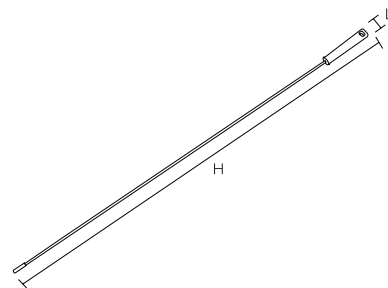

HP Joint Pipe Cleaner Rod (Resin)

Product code

Size (mm)	1,130
White	55726
Red	55727
Yellow	55728
Green	55729
Blue	55730

Specification

Size (mm)	1,130
External dimensions (mm) (L x H)	22 x 1,130
Nut size (mm)	8
Upper-temperature limit	120°C
Weight	75g
Material	Resin/POM Grip/Polypropylene