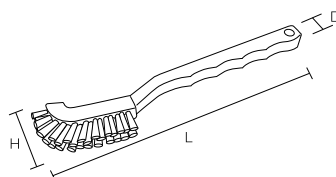

Specification

Bristle diameter (mm)	0.6
External dimensions (mm) (L x D x H)	120 x 45 x 40
Bristle length (mm)	20
Upper-temperature limit	120°C
Weight	110g
Material	Main body/ Polypropylene Bristle/Polyester

For appliance cleaning

HPM Magnetic Pen Brush ● ● ● ●

Product code

Red	57107
Yellow	57108
Green	57109
Blue	57110

Specification

Bristle diameter (mm)	0.6
External dimensions (mm) (L × H)	22 × 155
Bristle length (mm)	30
Upper-temperature limit	120°C
Weight	30g
Material	Main body/ABS Bristle/Polyester

Usage example

For appliance cleaning

HPM Magnetic Utility Brush ● ● ● ●

Product code

Red	57102
Yellow	57103
Green	57104
Blue	57105

Specification

Bristle diameter (mm)	0.6
External dimensions (mm) (L × D × H)	210 × 13 × 40
Bristle length (mm)	15
Upper-temperature limit	120°C
Weight	20g
Material	Main body/ Polypropylene Bristle/Polyester