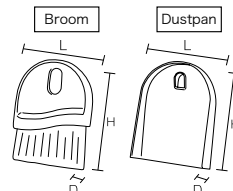

HP Desktop Broom / HP Desktop Dustpan

Compact brushes for dusting off workbenches or machines. Attachable to the dustpan for upright storage!