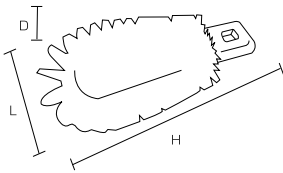

For appliance cleaning

HPM Magnetic Scrubber