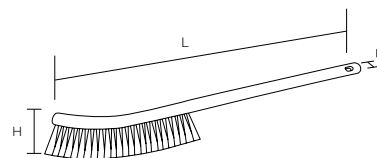

Specification

Bristle diameter (mm)	0.6
External dimensions (mm) (L x D x H)	120 x 45 x 40
Bristle length (mm)	20
Upper-temperature limit	120°C
Weight	110g
Material	Main body/ Polypropylene Bristle/Polyester

For appliance cleaning

HPM Magnetic Bakery Brush

Product code	
Red	57052
Yellow	57053
Green	57054
Blue	57055

Specification	
Bristle diameter (mm)	0.6
External dimensions (mm) (L x D x H)	350 x 35 x 110
Bristle length (mm)	50
Upper-temperature limit	120°C
Weight	180g
Material	Main body/ Polypropylene Bristle/Polyester

Usage example

For appliance cleaning

HPM Magnetic Wand Brush

Product code	
Red	57092
Yellow	57093
Green	57094
Blue	57095

Specification	
Bristle diameter (mm)	0.6
External dimensions (mm) (L x D x H)	600 x 12 x 80
Bristle length (mm)	55
Upper-temperature limit	120°C
Weight	160g
Material	Main body/ Polypropylene Bristle/Polyester